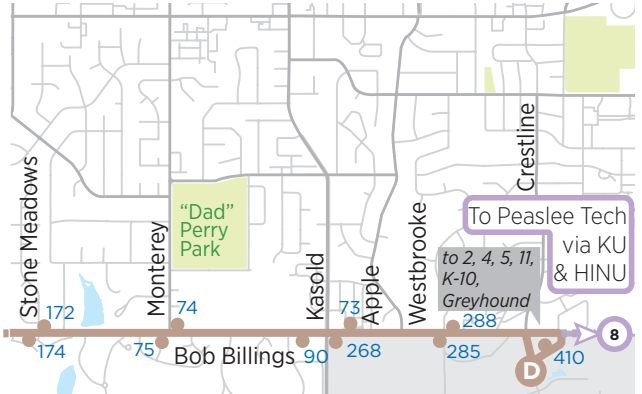

Continues from **7** → **C** → **B** → **A**

	C 31st @ Iowa	B Lawrence @ 27th	A 24th @ Crossgate
AM	6:30	6:39	6:56
	7:30	7:39	7:56
	8:00	8:09	8:26
	8:30	8:39	8:56
	9:00	9:09	9:26
PM	9:30	9:39	9:56
	10:30	10:39	10:56
	11:30	11:39	11:56
	12:30	12:39	12:56
	1:30	1:39	1:56
	2:30	2:39	2:56
	3:30	3:39	3:56
	4:00	4:09	4:26
	4:30	4:39	4:56
	5:00	5:09	5:26
5:30	5:39	5:56	
6:00	6:09	6:26	
6:30	6:39	6:56	
7:30	7:39	7:56	

A → **B** → **C** → Continues to **7**

	A 24th @ Crossgate	B Lawrence @ 27th	C 31st @ Iowa
AM	6:00	6:07	6:13
	7:00	7:07	7:13
	8:00	8:07	8:13
	8:30	8:37	8:43
	9:00	9:07	9:13
PM	9:30	9:37	9:43
	10:00	10:07	10:13
	11:00	11:07	11:13
	12:00	12:07	12:13
	1:00	1:07	1:13
	2:00	2:07	2:13
	3:00	3:07	3:13
	4:00	4:07	4:13
	4:30	4:37	4:43
	5:00	5:07	5:13
5:30	5:37	5:43	
6:00	6:07	6:13	
6:30	6:37	6:43	
7:00	7:07	7:13	

This route operates year-round, except some holidays. Please refer to Service Calendar. All trip times operate Monday-Friday. Only shaded trip times operate on Saturday.

10

Central Station to Rock Chalk Park

- A** Time point
- Bus stop
- # Bus stop number
- Point of interest

WESTBOUND

EASTBOUND

Continues from **D** **C** **B** **A**

	8	D Central Station	C Bob Billings @ Wakarusa	B Wakarusa @ 6th	A LMH Health West
AM	6:30	6:36	6:39	6:49	
	7:00	7:06	7:09	7:19	
	7:30	7:36	7:39	7:49	
	8:00	8:06	8:09	8:19	
	8:30	8:36	8:39	8:49	
	9:00	9:06	9:09	9:19	
	9:30	9:36	9:39	9:49	
	10:30	10:36	10:39	10:49	
	11:30	11:36	11:39	11:49	
	12:30	12:36	12:39	12:49	
PM	1:30	1:36	1:39	1:49	
	2:30	2:36	2:39	2:49	
	3:30	3:36	3:39	3:49	
	4:00	4:06	4:09	4:19	
	4:30	4:36	4:39	4:49	
	5:00	5:06	5:09	5:19	
	5:30	5:36	5:39	5:49	
	6:00	6:06	6:09	6:19	
	6:30	6:36	6:39	6:49	
	7:30	7:36	7:39	7:49	