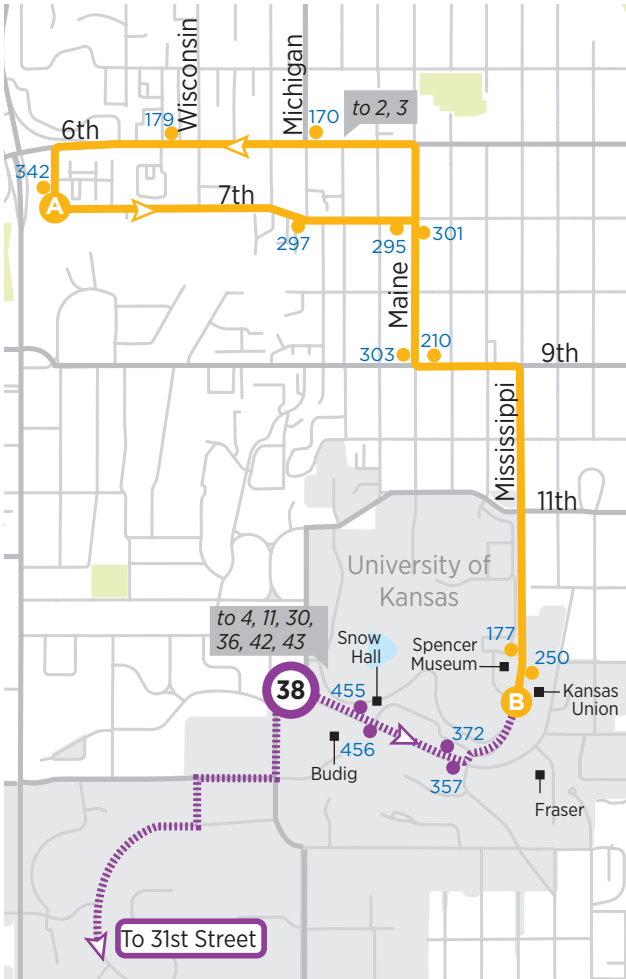

34

7th Street to KU

- **A** Time point
- Bus stop
- # Bus stop number
- Point of interest

SOUTHBOUND

NORTHBOUND

	A	B	<i>Continues to/from</i>	B	A
	W 7th Street	Spencer Museum of Art	38	Kansas Union (lower)	W 7th Street
AM	7:12	7:19		7:25	7:32
	7:32	7:39		7:45	7:52
	7:52	7:59		8:05	8:12
	8:12	8:19		8:25	8:32
	8:32	8:39		8:45	8:52
	8:52	8:59		9:05	9:12
	9:12	9:19		9:25	9:32
	9:32	9:42		9:45	9:52
	9:52	9:59		10:05	10:12
	10:12	10:19		10:25	10:32
	10:32	10:42		PM 10:45	10:52
	10:52	10:59		11:05	11:12
	11:12	11:19		11:25	11:32
	11:32	11:42		11:45	11:52
	11:52	11:59		12:05	12:12
PM	12:12	12:19		12:25	12:32
	12:32	12:42		12:45	12:52
	12:52	12:59		1:05	1:12
	1:12	1:19		1:25	1:32
	1:32	1:42		1:45	1:52
	1:52	1:59		2:05	2:12
	2:12	2:19		2:25	2:32
	2:32	2:42		2:45	2:52
	2:52	2:59		3:05	3:12
	3:12	3:19		3:25	3:32
	3:32	3:42		3:45	3:52
	3:52	3:59		4:05	4:12
	4:12	4:19		4:25	4:32
	4:32	4:42		4:45	4:52
	4:52	4:59		5:05	5:12
	5:12	5:19		5:25	5:32
	5:32	5:39		6:25	6:32
	6:32	6:39		7:25	7:32
	7:32	7:39		8:25	8:32
	8:32	8:39		9:25	9:32
	9:32	9:39			

This route operates Monday–Friday while KU is in session during Fall and Spring semesters. Please refer to Service Calendar.