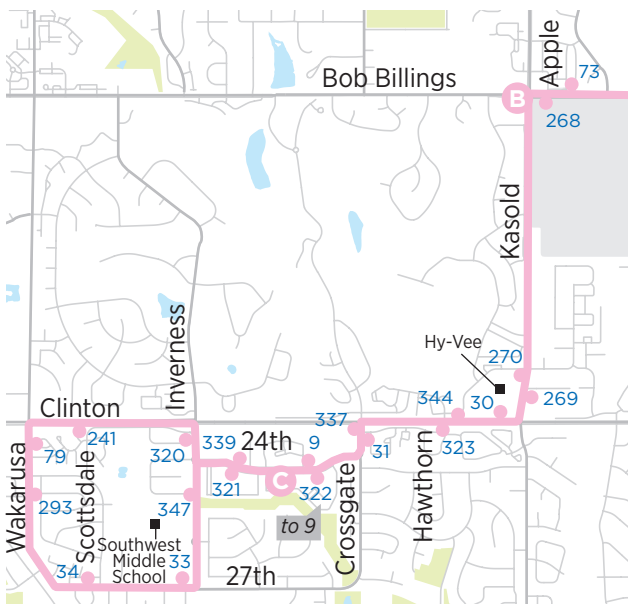

- **A** Time point
- Bus stop
- # Bus stop number
- Point of interest

This route operates year-round, except some holidays. Please refer to Service Calendar. All trip times operate Monday-Friday. Only shaded trip times operate on Saturday.