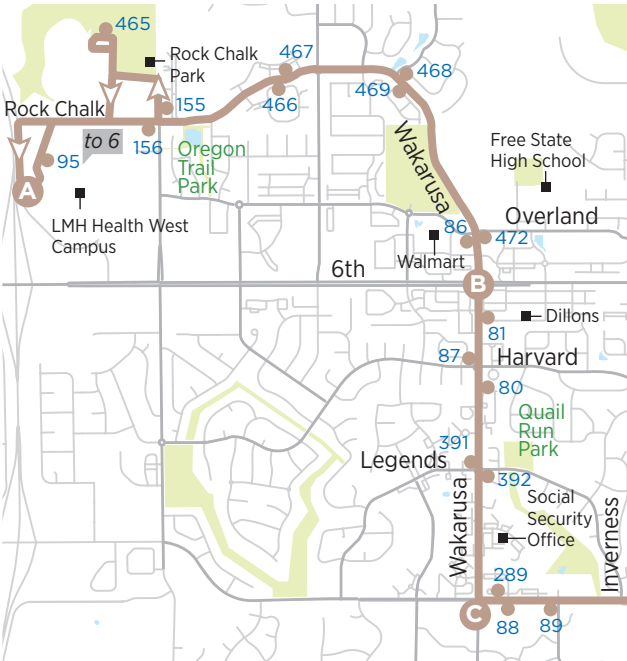

Continues from **7** → **C** → **B** → **A**

	C 31st @ Iowa	B Lawrence @ 27th	A 24th @ Crossgate
AM	6:30	6:39	6:56
	7:30	7:39	7:56
	8:00	8:09	8:26
	8:30	8:39	8:56
	9:00	9:09	9:26
PM	9:30	9:39	9:56
	10:30	10:39	10:56
	11:30	11:39	11:56
	12:30	12:39	12:56
	1:30	1:39	1:56
	2:30	2:39	2:56
	3:30	3:39	3:56
	4:00	4:09	4:26
	4:30	4:39	4:56
	5:00	5:09	5:26
5:30	5:39	5:56	
6:00	6:09	6:26	
6:30	6:39	6:56	
7:30	7:39	7:56	

A → **B** → **C** → Continues to **7**

	A 24th @ Crossgate	B Lawrence @ 27th	C 31st @ Iowa
AM	6:00	6:07	6:13
	7:00	7:07	7:13
	8:00	8:07	8:13
	8:30	8:37	8:43
	9:00	9:07	9:13
PM	9:30	9:37	9:43
	10:00	10:07	10:13
	11:00	11:07	11:13
	12:00	12:07	12:13
	1:00	1:07	1:13
	2:00	2:07	2:13
	3:00	3:07	3:13
	4:00	4:07	4:13
	4:30	4:37	4:43
	5:00	5:07	5:13
5:30	5:37	5:43	
6:00	6:07	6:13	
6:30	6:37	6:43	
7:00	7:07	7:13	

This route operates year-round, except some holidays. Please refer to Service Calendar. All trip times operate Monday-Friday. Only shaded trip times operate on Saturday.

10

Central Station to Rock Chalk Park