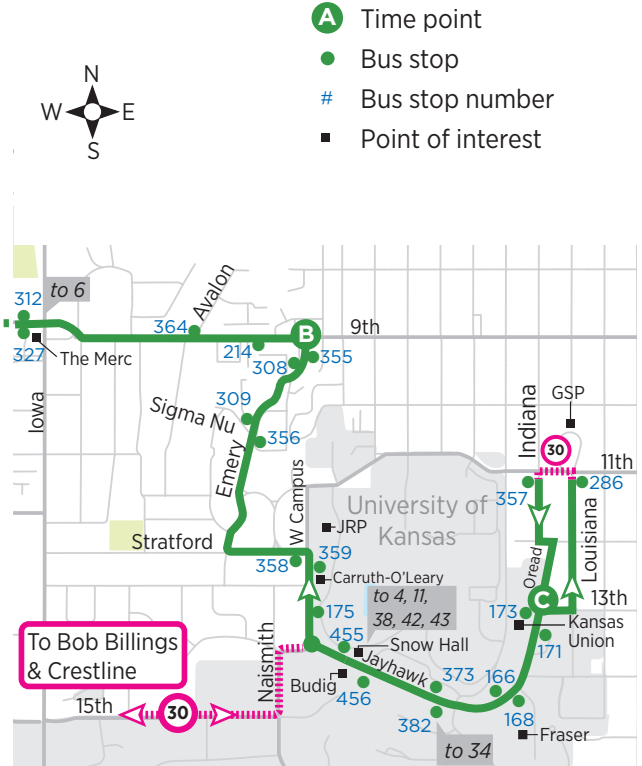

36

6th & Kasold to KU via Emery Road

- **A** Time point
- Bus stop
- # Bus stop number
- Point of interest

This route operates Monday-Friday while KU is in session during Fall and Spring semesters. Please refer to Service Calendar.

EASTBOUND

AM Times			PM Times		
<i>Continues to</i>			<i>Continues to</i>		
A	B	30	A	B	30
Frontier & Trail	9th & Emery	Kansas Union	Frontier & Trail	9th & Emery	Kansas Union
7:18	7:28	7:35	12:18	12:28	12:35
7:38	7:48	7:55	12:38	12:48	12:55
7:58	8:08	8:15	12:58	1:08	1:15
8:18	8:28	8:35	1:18	1:28	1:35
8:38	8:48	8:55	1:38	1:48	1:55
8:58	9:08	9:15	1:58	2:08	2:15
9:18	9:28	9:35	2:18	2:28	2:35
9:38	9:48	9:55	2:38	2:48	2:55
9:58	10:08	10:15	2:58	3:08	3:15
10:18	10:28	10:35	3:18	3:28	3:35
10:38	10:48	10:55	3:38	3:48	3:55
10:58	11:08	11:15	3:58	4:08	4:15
11:18	11:28	11:35	4:18	4:28	4:35
11:38	11:48	11:55	4:38	4:48	4:55
11:58	12:08	12:15	4:58	5:08	5:15
			5:18	5:28	5:35
			5:38	5:48	5:55
			6:38	6:48	6:55
			7:38	7:48	7:55
			8:38	8:48	8:55
			9:38	9:48	9:55

WESTBOUND

AM Times			PM Times		
C	B	A	C	B	A
Kansas Union	9th & Emery	Frontier & Trail	Kansas Union	9th & Emery	Frontier & Trail
7:21	7:29	7:38	12:21	12:29	12:38
7:41	7:49	7:58	12:41	12:49	12:58
8:01	8:09	8:18	1:01	1:09	1:18
8:21	8:29	8:38	1:21	1:29	1:38
8:41	8:49	8:58	1:41	1:49	1:58
9:01	9:09	9:18	2:01	2:09	2:18
9:21	9:29	9:38	2:21	2:29	2:38
9:41	9:49	9:58	2:41	2:49	2:58
10:01	10:09	10:18	3:01	3:09	3:18
10:21	10:29	10:38	3:21	3:29	3:38
10:41	10:49	10:58	3:41	3:49	3:58
11:01	11:09	11:18	4:01	4:09	4:18
11:21	11:29	11:38	4:21	4:29	4:38
11:41	11:49	11:58	4:41	4:49	4:58
12:01	12:09	12:18	5:01	5:09	5:18
			5:21	5:29	5:38
			5:41	5:49	5:58
			6:21	6:29	6:38
			7:21	7:29	7:38
			8:21	8:29	8:38
			9:21	9:29	9:38