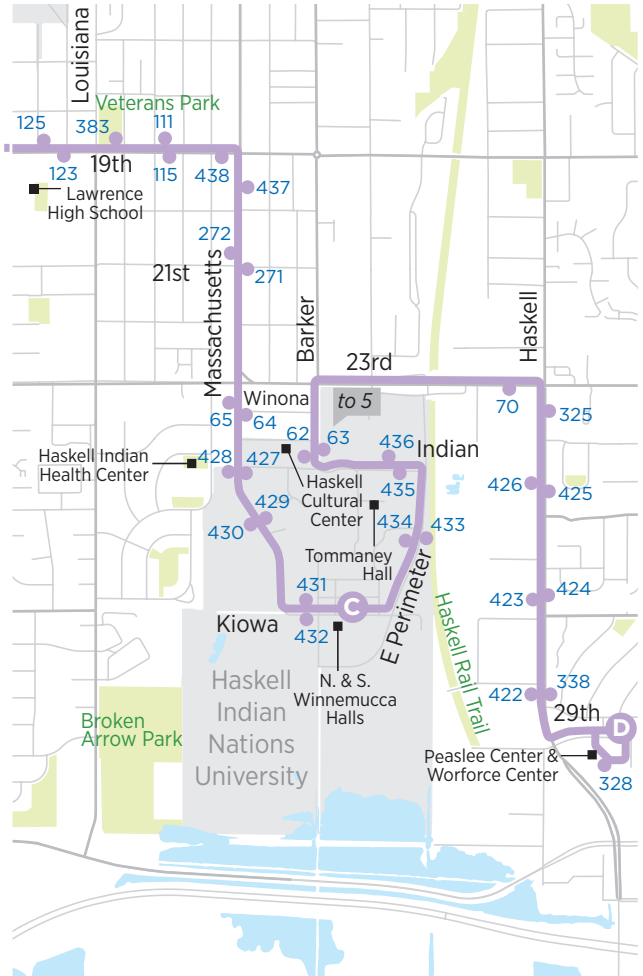

- A** Time point
- Bus stop
- # Bus stop number
- ▲ K-10 Connector stop
- Point of interest

Continues from **10**

	A Central Station	B Naimsmith @ 15th	C HINU	D Peaslee Tech
AM	6:30	6:34	6:47	6:54
	7:30	7:34	7:47	7:54
	8:00	8:04	8:17	8:24
	8:30	8:34	8:47	8:54
	9:00	9:04	9:17	9:24
	9:30	9:34	9:47	9:54
	10:00	10:04	10:17	10:24
	10:30	10:34	10:47	10:54
	11:30	11:34	11:47	11:54
	12:30	12:34	12:47	12:54
PM	1:30	1:34	1:47	1:54
	2:30	2:34	2:47	2:54
	3:30	3:34	3:47	3:54
	4:30	4:34	4:47	4:54
	5:00	5:04	5:17	5:24
	5:30	5:34	5:47	5:54
	6:00	6:04	6:17	6:24
	6:30	6:34	6:47	6:54
	7:00	7:04	7:17	7:24
	7:30	7:34	7:47	7:54

NORTHBOUND

	D Peaslee Tech	C HINU	B Naimsmith @ 15th	A Central Station	Continues to 10
AM	6:00	6:08	6:20	6:25	
	6:30	6:38	6:50	6:55	
	7:00	7:08	7:20	7:25	
	7:30	7:38	7:50	7:55	
	8:00	8:08	8:20	8:25	
	8:30	8:38	8:50	8:55	
	9:00	9:08	9:20	9:25	
	10:00	10:08	10:20	10:25	
	11:00	11:08	11:20	11:25	
	12:00	12:08	12:20	12:25	
PM	1:00	1:08	1:20	1:25	
	2:00	2:08	2:20	2:25	
	3:00	3:08	3:20	3:25	
	3:30	3:38	3:50	3:55	
	4:00	4:08	4:20	4:25	
	4:30	4:38	4:50	4:55	
	5:00	5:08	5:20	5:25	
	5:30	5:38	5:50	5:55	
	6:00	6:08	6:20	6:25	
	7:00	7:08	7:20	7:25	