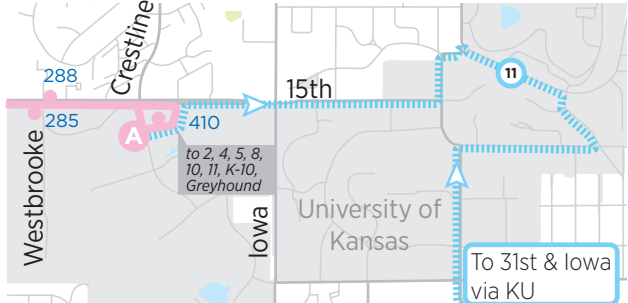

- **A** Time point
- Bus stop
- # Bus stop number
- Point of interest

This route operates year-round, except some holidays. Please refer to Service Calendar. All trip times operate Monday-Friday. Only shaded trip times operate on Saturday.