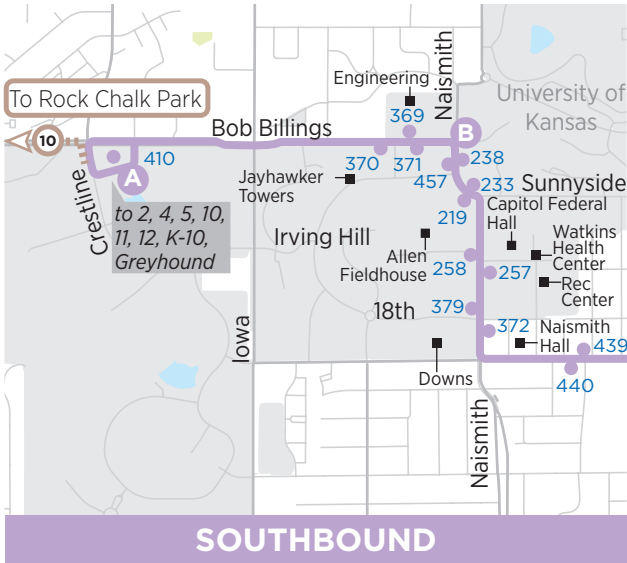

8

Central Station to Peaslee Tech via KU & HINU

- **A** Time point
- Bus stop
- # Bus stop number
- ▲ K-10 Connector stop
- Point of interest

Continues from **10**

	A Central Station	B Naimsmith @ 15th	C HINU	D Peaslee Tech
AM	6:30	6:34	6:47	6:54
	7:30	7:34	7:47	7:54
	8:00	8:04	8:17	8:24
	8:30	8:34	8:47	8:54
	9:00	9:04	9:17	9:24
	9:30	9:34	9:47	9:54
	10:00	10:04	10:17	10:24
	10:30	10:34	10:47	10:54
	11:30	11:34	11:47	11:54
	12:30	12:34	12:47	12:54
PM	1:30	1:34	1:47	1:54
	2:30	2:34	2:47	2:54
	3:30	3:34	3:47	3:54
	4:30	4:34	4:47	4:54
	5:00	5:04	5:17	5:24
	5:30	5:34	5:47	5:54
	6:00	6:04	6:17	6:24
	6:30	6:34	6:47	6:54
	7:00	7:04	7:17	7:24
	7:30	7:34	7:47	7:54

NORTHBOUND

	D Peaslee Tech	C HINU	B Naimsmith @ 15th	A Central Station	Continues to 10
AM	6:00	6:08	6:20	6:25	
	6:30	6:38	6:50	6:55	
	7:00	7:08	7:20	7:25	
	7:30	7:38	7:50	7:55	
	8:00	8:08	8:20	8:25	
	8:30	8:38	8:50	8:55	
	9:00	9:08	9:20	9:25	
	10:00	10:08	10:20	10:25	
	11:00	11:08	11:20	11:25	
	12:00	12:08	12:20	12:25	
PM	1:00	1:08	1:20	1:25	
	2:00	2:08	2:20	2:25	
	3:00	3:08	3:20	3:25	
	3:30	3:38	3:50	3:55	
	4:00	4:08	4:20	4:25	
	4:30	4:38	4:50	4:55	
	5:00	5:08	5:20	5:25	
	5:30	5:38	5:50	5:55	
	6:00	6:08	6:20	6:25	
	7:00	7:08	7:20	7:25