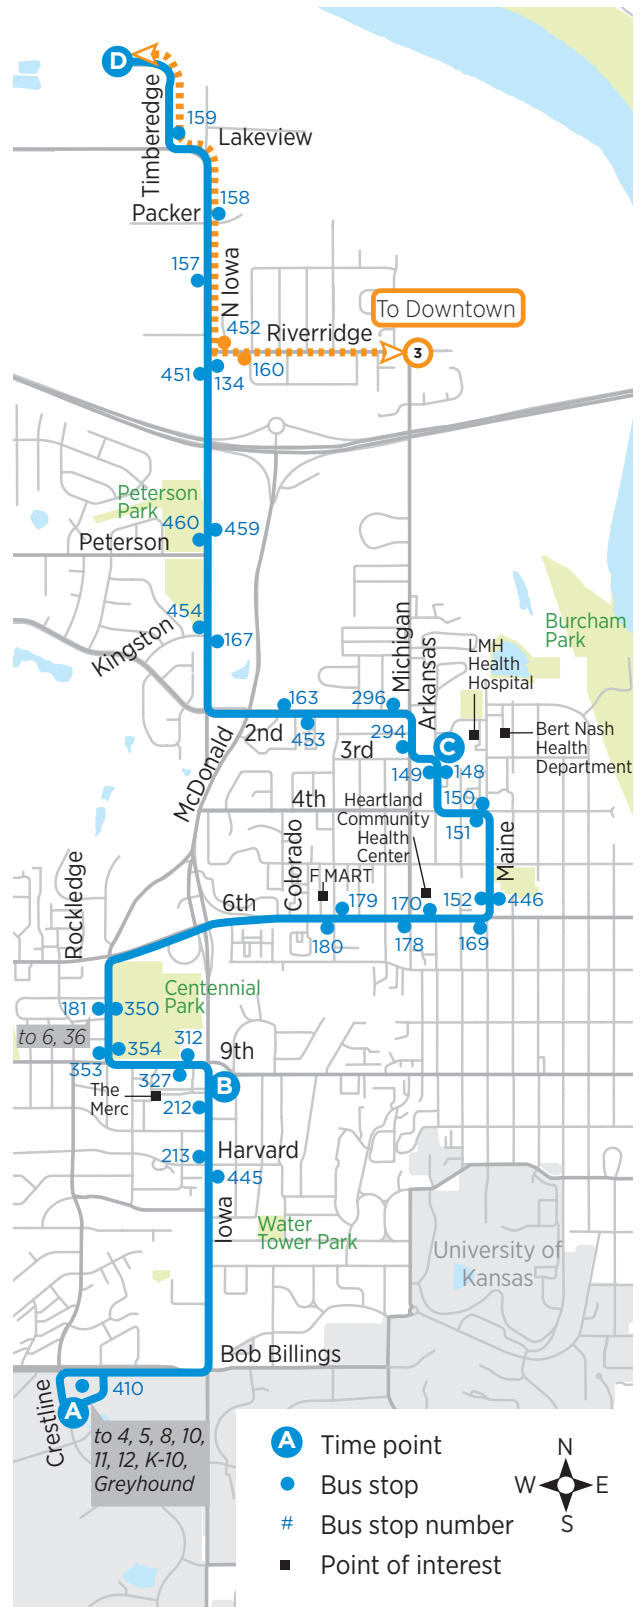

2

Central Station to Lakeview Road

via LMH

NORTHBOUND

	A Central Station	B 9th @ Iowa	C LMH	D Lakeview	Continues to 3
AM	6:00	6:06	6:14	6:21	
	7:00	7:06	7:14	7:21	
	7:30	7:36	7:44	7:51	
	8:15	8:21	8:29	8:36	
PM	8:30	8:36	8:44	8:51	
	9:00	9:06	9:14	9:21	
	9:45	9:51	9:59	10:06	
	10:30	10:36	10:44	10:51	
	11:15	11:21	11:29	11:36	
	12:00	12:06	12:14	12:21	
	12:45	12:51	12:59	1:06	
	1:30	1:36	1:44	1:51	
	2:15	2:21	2:29	2:36	
	3:00	3:06	3:14	3:21	
	3:45	3:51	3:59	4:06	
	4:30	4:36	4:44	4:51	
5:00	5:06	5:14	5:21		
5:30	5:36	5:44	5:51		
6:00	6:06	6:14	6:21		
6:30	6:36	6:44	6:51		
7:00	7:06	7:14	7:21		

SOUTHBOUND

	Continues from 3	D Lakeview	C LMH	B 9th @ Iowa	A Central Station
AM	6:27	6:36	6:45	6:50	
	6:57	7:06	7:15	7:20	
	7:57	8:06	8:15	8:20	
	8:27	8:36	8:45	8:50	
PM	9:12	9:21	9:30	9:35	
	9:27	9:36	9:45	9:50	
	9:57	10:06	10:15	10:20	
	10:42	10:51	11:00	11:05	
	11:27	11:36	11:45	11:50	
	12:12	12:21	12:30	12:35	
	12:57	1:06	1:15	1:20	
	1:42	1:51	2:00	2:05	
	2:27	2:36	2:45	2:50	
	3:12	3:21	3:30	3:35	
	3:57	4:06	4:15	4:20	
	4:42	4:51	5:00	5:05	
5:27	5:36	5:45	5:50		
5:57	6:06	6:15	6:20		
6:27	6:36	6:45	6:50		
6:57	7:06	7:15	7:20		
7:27	7:36	7:45	7:50		

This route operates year-round, except some holidays. Please refer to Service Calendar. All trip times operate Monday-Friday. Only shaded trip times operate on Saturday.

3

Downtown to Lakeview Road via LMH

- A** Time point
- Bus stop
- #** Bus stop number
- Point of interest

NORTHBOUND

	A ▶	B ▶	C ▶	Continues to
	Vermont @ 7th	LMH	Lakeview	2
AM	6:15	6:21	6:27	
	6:45	6:51	6:57	
	7:45	7:51	7:57	
	8:15	8:21	8:27	
	9:00	9:06	9:12	
	9:15	9:21	9:27	
	9:45	9:51	9:57	
	10:30	10:36	10:42	
	11:15	11:21	11:27	
	PM	12:00	12:06	12:12
12:45		12:51	12:57	
1:30		1:36	1:42	
2:15		2:21	2:27	
3:00		3:06	3:12	
3:45		3:51	3:57	
4:30		4:36	4:42	
5:15		5:21	5:27	
5:45		5:51	5:57	
6:15		6:21	6:27	
6:45	6:51	6:57		
7:15	7:21	7:27		
7:45	7:51	7:57		