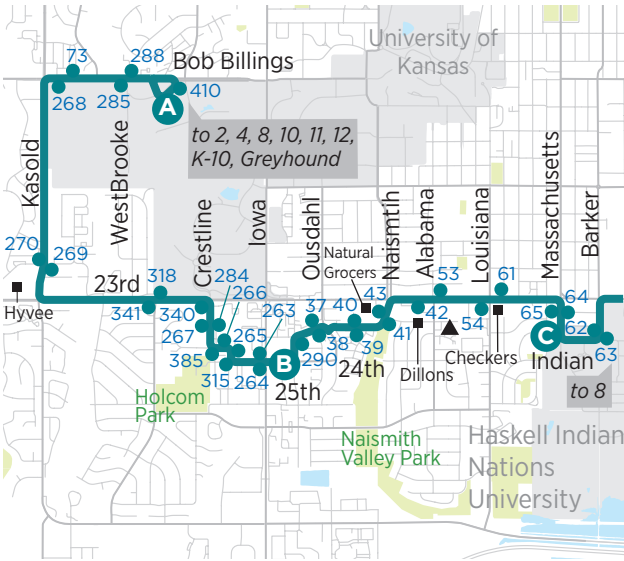

5

Central Station to East Hills via HINU

- **A** Time point
- Bus stop
- # Bus stop number
- ▲ K-10 Connector stop
- Point of interest

WESTBOUND

EASTBOUND

Continues from **1** **E** **D** **C** **B** **A** Continues to **1**

	Greenway Circle	23rd @ Harper	HINU	25th @ Iowa	Central Station
AM	6:24	6:29	6:35	6:46	6:55
	6:54	6:59	7:05	7:16	7:25
	7:24	7:29	7:35	7:46	7:55
	7:54	7:59	8:05	8:16	8:25
	8:24	8:29	8:35	8:46	8:55
PM	8:54	8:59	9:05	9:16	9:25
	9:24	9:29	9:35	9:46	9:55
	10:24	10:29	10:35	10:46	10:55
	11:24	11:29	11:35	11:46	11:55
	12:24	12:29	12:35	12:46	12:55
	1:24	1:29	1:35	1:46	1:55
	2:24	2:29	2:35	2:46	2:55
	3:24	3:29	3:35	3:46	3:55
	3:54	3:59	4:05	4:16	4:25
	4:24	4:29	4:35	4:46	4:55
	4:54	4:59	5:05	5:16	5:25
	5:24	5:29	5:35	5:46	5:55
5:54	5:59	6:05	6:16	6:25	
6:24	6:29	6:35	6:46	6:55	
7:24	7:29	7:35	7:46	7:55	

Continues from **1** **A** **B** **C** **D** **E** Continues to **1**

	Central Station	25th @ Iowa	HINU	23rd @ Harper	Greenway Circle
AM	6:00	6:10	6:20	6:27	6:34
	7:00	7:10	7:20	7:27	7:34
	7:30	7:40	7:50	7:57	8:04
	8:00	8:10	8:20	8:27	8:34
	8:30	8:40	8:50	8:57	9:04
PM	9:00	9:10	9:20	9:27	9:34
	9:30	9:40	9:50	9:57	10:04
	10:00	10:10	10:20	10:27	10:34
	11:00	11:10	11:20	11:27	11:34
	12:00	12:10	12:20	12:27	12:34
	1:00	1:10	1:20	1:27	1:34
	2:00	2:10	2:20	2:27	2:34
	3:00	3:10	3:20	3:27	3:34
	4:00	4:10	4:20	4:27	4:34
	4:30	4:40	4:50	4:57	5:04
	5:00	5:10	5:20	5:27	5:34
	5:30	5:40	5:50	5:57	6:04
6:00	6:10	6:20	6:27	6:34	
6:30	6:40	6:50	6:57	7:04	
7:00	7:10	7:20	7:27	7:34	

This route operates year-round, except some holidays. Please refer to Service Calendar. All trip times operate Monday-Friday. Only shaded trip times operate on Saturday.