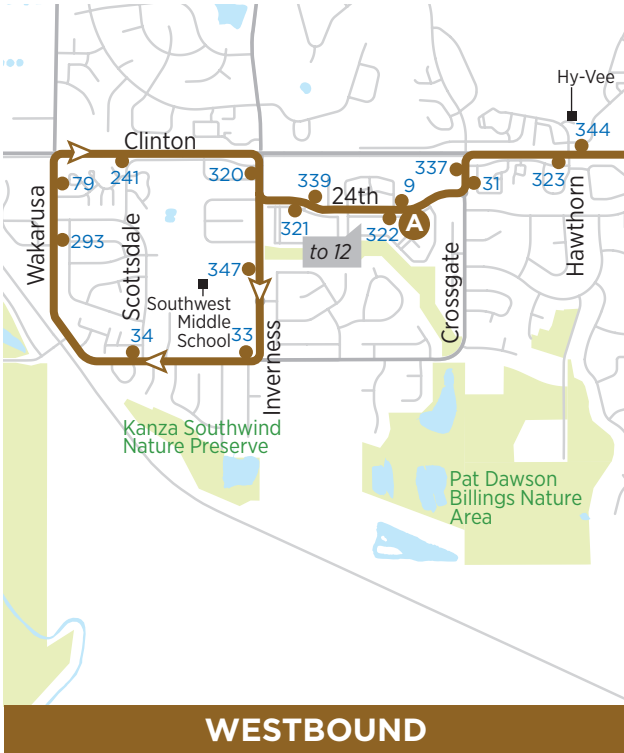

9

South Iowa to 27th & Wakarusa

- **A** Time point
- Bus stop
- # Bus stop number
- Point of interest

Continues from **7** → **C** → **B** → **A**

	C 31st @ Iowa	B Lawrence @ 27th	A 24th @ Crossgate
AM	6:30	6:39	6:56
	7:30	7:39	7:56
	8:00	8:09	8:26
	8:30	8:39	8:56
	9:00	9:09	9:26
PM	9:30	9:39	9:56
	10:30	10:39	10:56
	11:30	11:39	11:56
	12:30	12:39	12:56
	1:30	1:39	1:56
	2:30	2:39	2:56
	3:30	3:39	3:56
	4:00	4:09	4:26
	4:30	4:39	4:56
	5:00	5:09	5:26
5:30	5:39	5:56	
6:00	6:09	6:26	
6:30	6:39	6:56	
7:30	7:39	7:56	

A → **B** → **C** → Continues to **7**

	A 24th @ Crossgate	B Lawrence @ 27th	C 31st @ Iowa
AM	6:00	6:07	6:13
	7:00	7:07	7:13
	8:00	8:07	8:13
	8:30	8:37	8:43
	9:00	9:07	9:13
PM	9:30	9:37	9:43
	10:00	10:07	10:13
	11:00	11:07	11:13
	12:00	12:07	12:13
	1:00	1:07	1:13
	2:00	2:07	2:13
	3:00	3:07	3:13
	4:00	4:07	4:13
	4:30	4:37	4:43
	5:00	5:07	5:13
5:30	5:37	5:43	
6:00	6:07	6:13	
6:30	6:37	6:43	
7:00	7:07	7:13	

This route operates year-round, except some holidays. Please refer to Service Calendar. All trip times operate Monday-Friday. Only shaded trip times operate on Saturday.