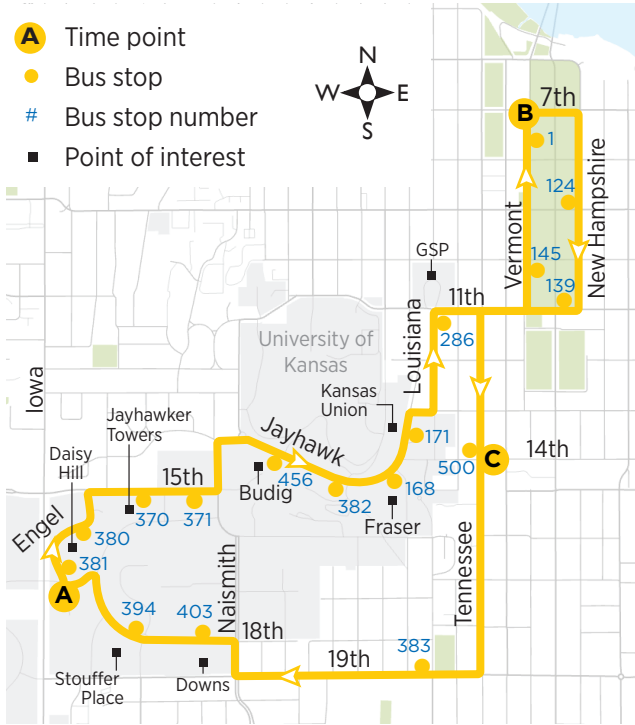

- A** Time point
- Bus stop
- # Bus stop number
- Point of interest

SCHEDULE

	A	B	C	A
	Daisy Hill	7th & Vermont	14th & Tenn	Daisy Hill
PM	10:40	10:58	11:07	11:20
	11:00	11:18	11:27	11:40
	11:20	11:38	11:47	12:00
	11:40	11:58	12:07	12:20
AM	12:00	12:18	12:27	12:40
	12:20	12:38	12:47	1:00
	12:40	12:58	1:07	1:20
	1:00	1:18	1:27	1:40
	1:20	1:38	1:47	2:00
	1:40	1:58	2:07	2:20
	2:00	2:18	2:27	2:40
	2:20	2:38	2:47	3:00