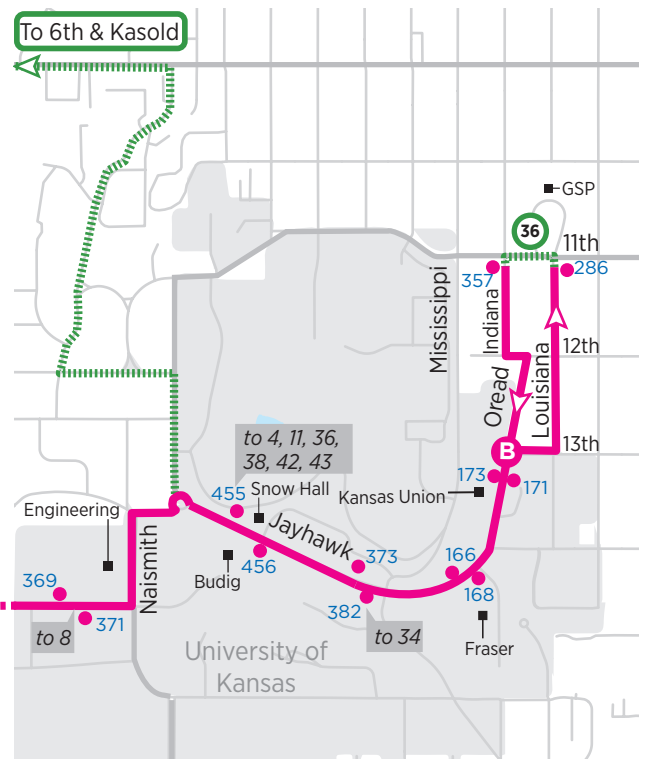

Last three trips operate only on "A" schedule days when KU classes are in session for Fall and Spring semesters.

EASTBOUND

	24th @ Crossgate	B. Billings @ Kasold	Central Station
AM	6:34	6:41	6:44
	7:04	7:11	7:14
	7:34	7:41	7:44
	8:04	8:11	8:14
	8:34	8:41	8:44
	9:04	9:11	9:14
	9:34	9:41	9:44
	10:04	10:11	10:14
	10:34	10:41	10:44
	11:04	11:11	11:14
11:34	11:41	11:44	
PM	12:04	12:11	12:14
	12:34	12:41	12:44
	1:04	1:11	1:14
	1:34	1:41	1:44
	2:04	2:11	2:14
	2:34	2:41	2:44
	3:04	3:11	3:14
	3:34	3:41	3:44
	4:04	4:11	4:14
	4:34	4:41	4:44
5:04	5:11	5:14	
5:34	5:41	5:44	
6:04	6:11	6:14	
6:34	6:41	6:44	
7:04	7:11	7:14	
7:34	7:41	7:44	
8:04	8:11	8:14	
8:34	8:41	8:44	
9:19	9:26	9:29	
10:04	10:11	10:14	

30

Bob Billings & Crestline to KU

- A** Time point
- Bus stop
- # Bus stop number
- Point of interest

EASTBOUND

WESTBOUND

AM Times

PM Times

AM Times