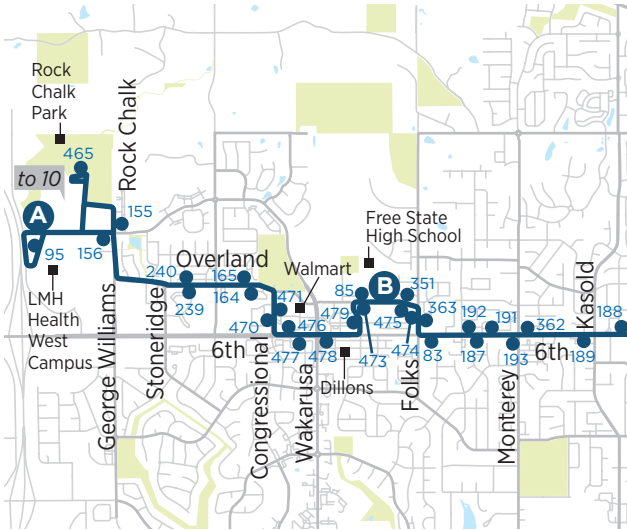

- A** Time point
- Bus stop
- # Bus stop number
- ▲ K-10 Connector stop
- Point of interest

WESTBOUND

EASTBOUND

Continues from **1** **E** **D** **C** **B** **A** Continues to **1**

	Greenway Circle	23rd @ Harper	HINU	25th @ Iowa	Central Station
AM	6:24	6:29	6:35	6:46	6:55
	6:54	6:59	7:05	7:16	7:25
	7:24	7:29	7:35	7:46	7:55
	7:54	7:59	8:05	8:16	8:25
	8:24	8:29	8:35	8:46	8:55
PM	8:54	8:59	9:05	9:16	9:25
	9:24	9:29	9:35	9:46	9:55
	10:24	10:29	10:35	10:46	10:55
	11:24	11:29	11:35	11:46	11:55
	12:24	12:29	12:35	12:46	12:55
	1:24	1:29	1:35	1:46	1:55
	2:24	2:29	2:35	2:46	2:55
	3:24	3:29	3:35	3:46	3:55
	3:54	3:59	4:05	4:16	4:25
	4:24	4:29	4:35	4:46	4:55
	4:54	4:59	5:05	5:16	5:25
	5:24	5:29	5:35	5:46	5:55
5:54	5:59	6:05	6:16	6:25	
6:24	6:29	6:35	6:46	6:55	
7:24	7:29	7:35	7:46	7:55	

Continues from **1** **A** **B** **C** **D** **E** Continues to **1**

	Central Station	25th @ Iowa	HINU	23rd @ Harper	Greenway Circle
AM	6:00	6:10	6:20	6:27	6:34
	7:00	7:10	7:20	7:27	7:34
	7:30	7:40	7:50	7:57	8:04
	8:00	8:10	8:20	8:27	8:34
	8:30	8:40	8:50	8:57	9:04
PM	9:00	9:10	9:20	9:27	9:34
	9:30	9:40	9:50	9:57	10:04
	10:00	10:10	10:20	10:27	10:34
	11:00	11:10	11:20	11:27	11:34
	12:00	12:10	12:20	12:27	12:34
	1:00	1:10	1:20	1:27	1:34
	2:00	2:10	2:20	2:27	2:34
	3:00	3:10	3:20	3:27	3:34
	4:00	4:10	4:20	4:27	4:34
	4:30	4:40	4:50	4:57	5:04
	5:00	5:10	5:20	5:27	5:34
	5:30	5:40	5:50	5:57	6:04
6:00	6:10	6:20	6:27	6:34	
6:30	6:40	6:50	6:57	7:04	
7:00	7:10	7:20	7:27	7:34	

This route operates year-round, except some holidays. Please refer to Service Calendar. All trip times operate Monday-Friday. Only shaded trip times operate on Saturday.

6

Rock Chalk Park to North Lawrence via Downtown

- A** Time point
- Bus stop
- # Bus stop number
- Point of interest

EASTBOUND

WESTBOUND

- A** ▶ **B** ▶ **C** ▶ **D** ▶ **E**
- LMH West 6th @ Wakarusa 9th @ Iowa Vermont @ 7th DMV

- E** ▶ **D** ▶ **C** ▶ **B** ▶ **A**
- DMV Vermont @ 7th 9th @ Iowa 6th @ Wakarusa LMH West