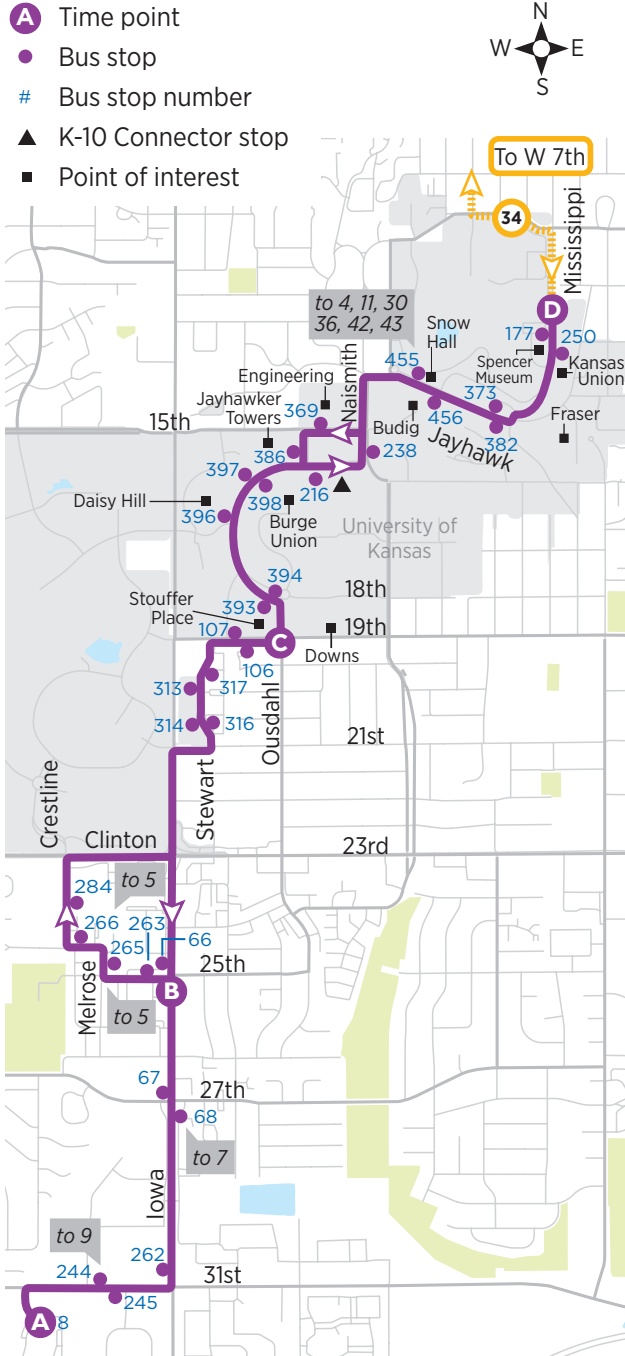

38

31st Street to KU

- **A** Time point
- **●** Bus stop
- **#** Bus stop number
- **▲** K-10 Connector stop
- **■** Point of interest

SOUTHBOUND

NORTHBOUND

	D	C	B	A	B	C	D
	Spencer Museum	19th & Ousdahl	25th & Iowa	W 31st Street	25th & Melrose	19th & Ousdahl	Kansas Union (lower)
AM				7:00	7:10	7:17	7:25
	7:19	7:28	7:33	7:20	7:30	7:37	7:45
	7:39	7:48	7:53	7:40	7:50	7:57	8:05
	7:59	8:08	8:13	8:20	8:30	8:37	8:45
	8:19	8:28	8:33	8:40	8:50	8:57	9:05
	8:39	8:48	8:53	9:00	9:10	9:17	9:25
	8:59	9:08	9:13	9:20	9:30	9:37	9:45
	9:19	9:28	9:33	9:40	9:50	9:57	10:05
	9:39	9:48	9:53	10:00	10:10	10:17	10:25
	9:59	10:08	10:13	10:20	10:30	10:37	10:45
	10:19	10:28	10:33	10:40	10:50	10:57	11:05
	10:39	10:48	10:53	11:00	11:10	11:17	11:25
	10:59	11:08	11:13	11:20	11:30	11:37	11:45
PM	11:19	11:28	11:33	11:40	11:50	11:57	12:05
	11:39	11:48	11:53	12:00	12:10	12:17	12:25
	11:59	12:08	12:13	12:20	12:30	12:37	12:45
	12:19	12:28	12:33	12:40	12:50	12:57	1:05
	12:39	12:48	12:53	1:00	1:10	1:17	1:25
	12:59	1:08	1:13	1:20	1:30	1:37	1:45
	1:19	1:28	1:33	1:40	1:50	1:57	2:05
	1:39	1:48	1:53	2:00	2:10	2:17	2:25
	1:59	2:08	2:13	2:20	2:30	2:37	2:45
	2:19	2:28	2:33	2:40	2:50	2:57	3:05
	2:39	2:48	2:53	3:00	3:10	3:17	3:25
	2:59	3:08	3:13	3:20	3:30	3:37	3:45
	3:19	3:28	3:33	3:40	3:50	3:57	4:05
	3:39	3:48	3:53	4:00	4:10	4:17	4:25
	3:59	4:08	4:13	4:20	4:30	4:37	4:45
	4:19	4:28	4:33	4:40	4:50	4:57	5:05
	4:39	4:48	4:53	5:00	5:10	5:17	5:25
	4:59	5:08	5:13	5:20	-	-	-
	5:19	5:28	5:33	5:40	-	-	-
	5:39	5:48	5:53	6:00	6:10	6:17	6:25
	6:39	6:48	6:53	7:00	7:10	7:17	7:25
	7:39	7:48	7:53	8:00	8:10	8:17	8:25
	8:39	8:48	8:53	9:00	9:10	9:17	9:25
	9:39	9:48	9:53	9:58			

Continues from

34

Continues to

34

This route operates Monday–Friday while KU is in session during Fall and Spring semesters. Please refer to Service Calendar.