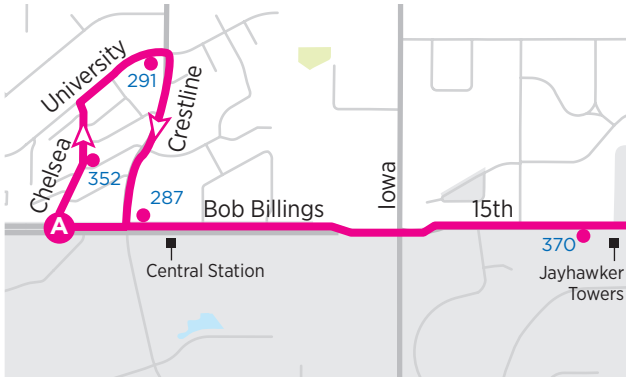

Last three trips operate only on "A" schedule days when KU classes are in session for Fall and Spring semesters.

EASTBOUND

	24th @ Crossgate	B. Billings @ Kasold	Central Station
AM	6:34	6:41	6:44
	7:04	7:11	7:14
	7:34	7:41	7:44
	8:04	8:11	8:14
	8:34	8:41	8:44
	9:04	9:11	9:14
	9:34	9:41	9:44
	10:04	10:11	10:14
	10:34	10:41	10:44
	11:04	11:11	11:14
11:34	11:41	11:44	
PM	12:04	12:11	12:14
	12:34	12:41	12:44
	1:04	1:11	1:14
	1:34	1:41	1:44
	2:04	2:11	2:14
	2:34	2:41	2:44
	3:04	3:11	3:14
	3:34	3:41	3:44
	4:04	4:11	4:14
	4:34	4:41	4:44
5:04	5:11	5:14	
5:34	5:41	5:44	
6:04	6:11	6:14	
6:34	6:41	6:44	
7:04	7:11	7:14	
7:34	7:41	7:44	
8:04	8:11	8:14	
8:34	8:41	8:44	
9:19	9:26	9:29	
10:04	10:11	10:14	

Last three trips operate only on "A" schedule days when KU classes are in session for Fall and Spring semesters.

- A** Time point
- Bus stop
- # Bus stop number
- Point of interest

This route operates year-round, except some holidays. Please refer to Service Calendar. All trip times operate Monday-Friday. Only shaded trip times operate on Saturday.

30

Bob Billings & Crestline to KU

- A** Time point
- Bus stop
- # Bus stop number
- Point of interest

EASTBOUND

WESTBOUND

AM Times

PM Times

AM Times