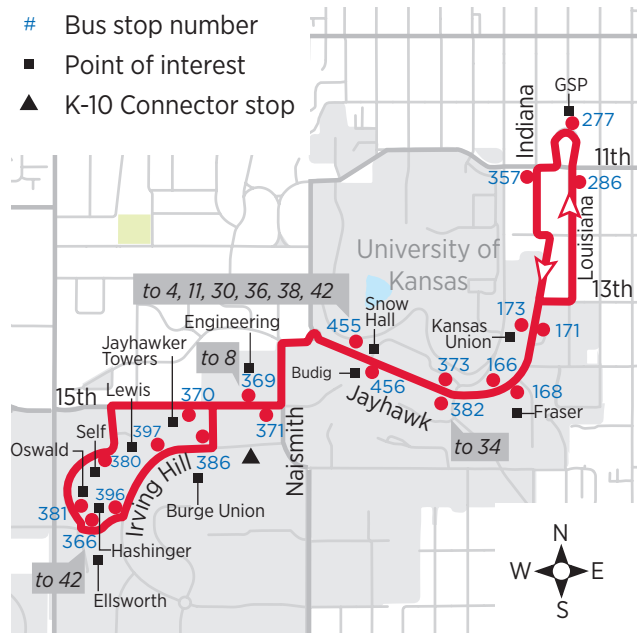

43

Red Circulator

- Bus stop
- # Bus stop number
- Point of interest
- ▲ K-10 Connector stop

Daisy Hill to GSP via Jayhawk Boulevard

FREQUENCY

Monday-Thursday

7:10 a.m.–9:00 a.m.
Every 9-12 minutes

9:00 a.m.–3:00 p.m.
Every 5-8 minutes

- A** Time point
- Bus stop
- # Bus stop number
- Point of interest

SCHEDULE

	A	B	C	A
	Daisy Hill	7th & Vermont	14th & Tenn	Daisy Hill
PM	10:40	10:58	11:07	11:20
	11:00	11:18	11:27	11:40
	11:20	11:38	11:47	12:00
	11:40	11:58	12:07	12:20
AM	12:00	12:18	12:27	12:40
	12:20	12:38	12:47	1:00
	12:40	12:58	1:07	1:20
	1:00	1:18	1:27	1:40
	1:20	1:38	1:47	2:00
	1:40	1:58	2:07	2:20
	2:00	2:18	2:27	2:40
	2:20	2:38	2:47	3:00