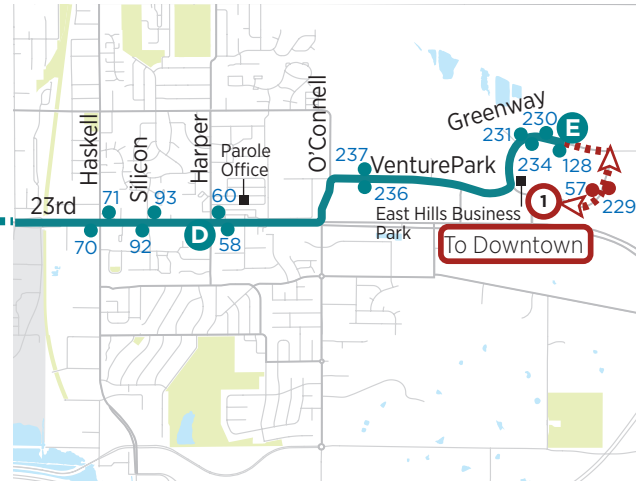

This route operates year-round, except some holidays. Please refer to Service Calendar. All trip times operate Monday-Friday. Only shaded trip times operate on Saturday.

3

Downtown to Lakeview Road via LMH

- A** Time point
- Bus stop
- #** Bus stop number
- Point of interest

NORTHBOUND

	A ▶	B ▶	C ▶	Continues to
	Vermont @ 7th	LMH	Lakeview	2
AM	6:15	6:21	6:27	
	6:45	6:51	6:57	
	7:45	7:51	7:57	
	8:15	8:21	8:27	
	9:00	9:06	9:12	
	9:15	9:21	9:27	
	9:45	9:51	9:57	
	10:30	10:36	10:42	
	11:15	11:21	11:27	
	PM	12:00	12:06	12:12
12:45		12:51	12:57	
1:30		1:36	1:42	
2:15		2:21	2:27	
3:00		3:06	3:12	
3:45		3:51	3:57	
4:30		4:36	4:42	
5:15		5:21	5:27	
5:45		5:51	5:57	
6:15		6:21	6:27	
6:45	6:51	6:57		
7:15	7:21	7:27		
7:45	7:51	7:57		

SOUTHBOUND

Continues from	C ▶	B ▶	A
2	Lakeview	LMH	Vermont @ 7th
AM	6:21	6:29	6:35
	7:21	7:29	7:35
	7:51	7:59	8:05
	8:36	8:44	8:50
	8:51	8:59	9:05
	9:21	9:29	9:35
	10:06	10:14	10:20
	10:51	10:59	11:05
	11:36	11:44	11:50
	PM	12:21	12:29
1:06		1:14	1:20
1:51		1:59	2:05
2:36		2:44	2:50
3:21		3:29	3:35
4:06		4:14	4:20
4:51		4:59	5:05
5:21		5:29	5:35
5:51		5:59	6:05
6:21		6:29	6:35
6:51	6:59	7:05	
7:21	7:29	7:35	

- A** Time point
- Bus stop
- # Bus stop number
- ▲ K-10 Connector stop
- Point of interest

WESTBOUND

EASTBOUND

Continues from **1** **E** **D** **C** **B** **A** Continues to **1**

	Greenway Circle	23rd @ Harper	HINU	25th @ Iowa	Central Station
AM	6:24	6:29	6:35	6:46	6:55
	6:54	6:59	7:05	7:16	7:25
	7:24	7:29	7:35	7:46	7:55
	7:54	7:59	8:05	8:16	8:25
	8:24	8:29	8:35	8:46	8:55
PM	8:54	8:59	9:05	9:16	9:25
	9:24	9:29	9:35	9:46	9:55
	10:24	10:29	10:35	10:46	10:55
	11:24	11:29	11:35	11:46	11:55
	12:24	12:29	12:35	12:46	12:55
	1:24	1:29	1:35	1:46	1:55
	2:24	2:29	2:35	2:46	2:55
	3:24	3:29	3:35	3:46	3:55
	3:54	3:59	4:05	4:16	4:25
	4:24	4:29	4:35	4:46	4:55
	4:54	4:59	5:05	5:16	5:25
	5:24	5:29	5:35	5:46	5:55
5:54	5:59	6:05	6:16	6:25	
6:24	6:29	6:35	6:46	6:55	
7:24	7:29	7:35	7:46	7:55	