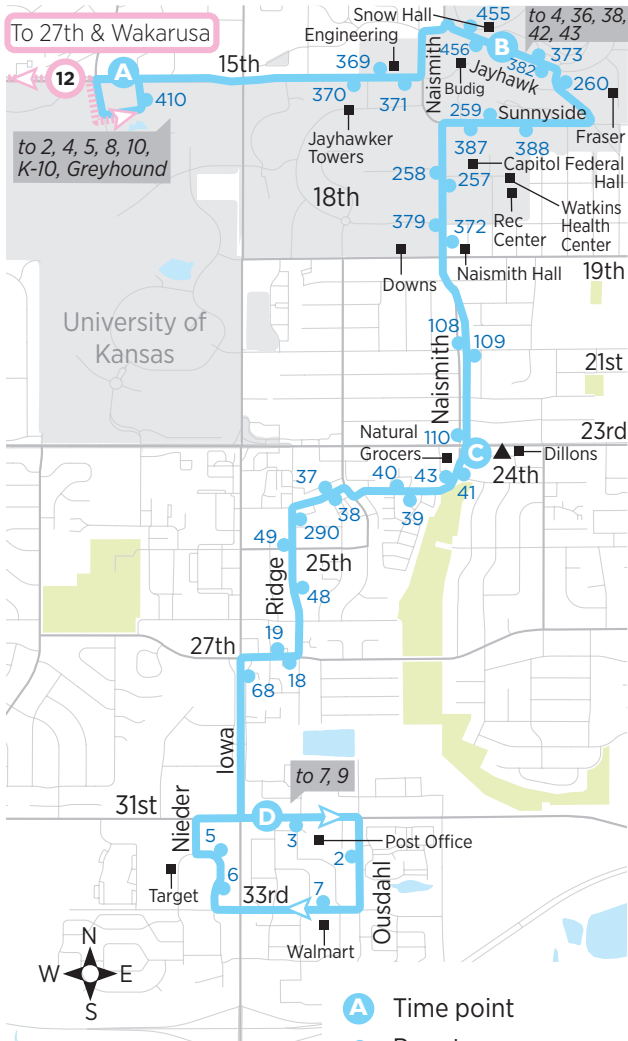

11

Central Station to 31st & Iowa via KU

This route operates year-round, except some holidays. Please refer to Service Calendar. All trip times operate Monday-Friday. Only shaded trip times operate on Saturday.

NORTHBOUND

	D	C	B	A	Continues to to 12
	31st @ Iowa	24th @ Naismith	Wescoe Hall	Central Station	
AM	6:15	6:29	6:39	6:45	
	6:45	6:59	7:09	7:15	
	7:15	7:29	7:39	7:45	
	7:45	7:59	8:09	8:15	
	8:15	8:29	8:39	8:45	
	8:45	8:59	9:09	9:15	
	9:15	9:29	9:39	9:45	
	9:45	9:59	10:09	10:15	
	10:15	10:29	10:39	10:45	
	10:45	10:59	11:09	11:15	
PM	11:15	11:29	11:39	11:45	
	11:45	11:59	12:09	12:15	
	12:15	12:29	12:39	12:45	
	12:45	12:59	1:09	1:15	
	1:15	1:29	1:39	1:45	
	1:45	1:59	2:09	2:15	
	2:15	2:29	2:39	2:45	
	2:45	2:59	3:09	3:15	
	3:15	3:29	3:39	3:45	
	3:45	3:59	4:09	4:15	
4:15	4:29	4:39	4:45		
4:45	4:59	5:09	5:15		
5:15	5:29	5:39	5:45		
5:45	5:59	6:09	6:15		
6:15	6:29	6:39	6:45		
6:45	6:59	7:09	7:15		
7:15	7:29	7:39	7:45		
7:45	7:59	8:09	8:15		
8:30	8:44	8:54	9:00	} Last three trips operate only on "A" schedule days when KU classes are in session for Fall and Spring semesters.	
9:15	9:29	9:39	9:45		
10:00	10:14	10:24	10:30		

SOUTHBOUND

Continues from	A	B	C	D
12	Central Station	Wescoe Hall	24th @ Naismith	31st @ Iowa
AM	6:15	6:21	6:31	6:39
	6:45	6:51	7:01	7:09
	7:15	7:21	7:31	7:39
	7:45	7:51	8:01	8:09
	8:15	8:21	8:31	8:39
	8:45	8:51	9:01	9:09
	9:15	9:21	9:31	9:39
	9:45	9:51	10:01	10:09
	10:15	10:21	10:31	10:39
	10:45	10:51	11:01	11:09
PM	11:15	11:21	11:31	11:39
	11:45	11:51	12:01	12:09
	12:15	12:21	12:31	12:39
	12:45	12:51	1:01	1:09
	1:15	1:21	1:31	1:39
	1:45	1:51	2:01	2:09
	2:15	2:21	2:31	2:39
	2:45	2:51	3:01	3:09
	3:15	3:21	3:31	3:39
	3:45	3:51	4:01	4:09
4:15	4:21	4:31	4:39	
4:45	4:51	5:01	5:09	
5:15	5:21	5:31	5:39	
5:45	5:51	6:01	6:09	
6:15	6:21	6:31	6:39	
6:45	6:51	7:01	7:09	
7:15	7:21	7:31	7:39	
7:45	7:51	8:01	8:09	
8:15	8:21	8:31	8:39	
8:45	8:51	9:01	9:09	} Last three trips operate only on "A" schedule days when KU classes are in session for Fall and Spring semesters.
9:30	9:36	9:46	9:54	
10:15	10:21	10:31	10:39