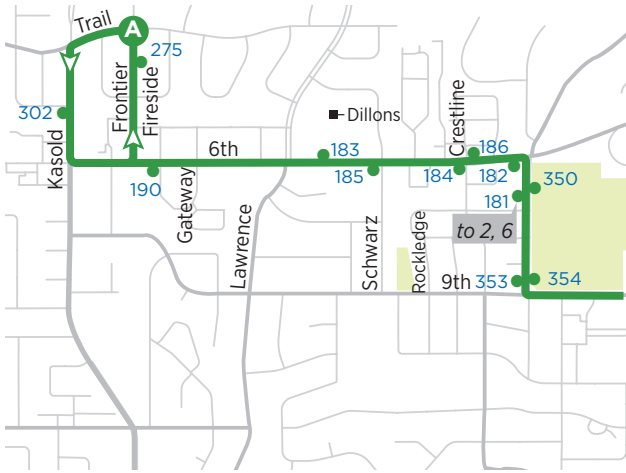

36

6th & Kasold to KU via Emery Road

- **A** Time point
- Bus stop
- # Bus stop number
- Point of interest

This route operates Monday-Friday while KU is in session during Fall and Spring semesters. Please refer to Service Calendar.

EASTBOUND

AM Times			PM Times		
<i>Continues to</i>			<i>Continues to</i>		
A	B	30	A	B	30
Frontier & Trail	9th & Emery	Kansas Union	Frontier & Trail	9th & Emery	Kansas Union
7:18	7:28	7:35	12:18	12:28	12:35
7:38	7:48	7:55	12:38	12:48	12:55
7:58	8:08	8:15	12:58	1:08	1:15
8:18	8:28	8:35	1:18	1:28	1:35
8:38	8:48	8:55	1:38	1:48	1:55
8:58	9:08	9:15	1:58	2:08	2:15
9:18	9:28	9:35	2:18	2:28	2:35
9:38	9:48	9:55	2:38	2:48	2:55
9:58	10:08	10:15	2:58	3:08	3:15
10:18	10:28	10:35	3:18	3:28	3:35
10:38	10:48	10:55	3:38	3:48	3:55
10:58	11:08	11:15	3:58	4:08	4:15
11:18	11:28	11:35	4:18	4:28	4:35
11:38	11:48	11:55	4:38	4:48	4:55
11:58	12:08	12:15	4:58	5:08	5:15
			5:18	5:28	5:35
			5:38	5:48	5:55
			6:38	6:48	6:55
			7:38	7:48	7:55
			8:38	8:48	8:55
			9:38	9:48	9:55

WESTBOUND

AM Times			PM Times		
C	B	A	C	B	A
Kansas Union	9th & Emery	Frontier & Trail	Kansas Union	9th & Emery	Frontier & Trail
7:21	7:29	7:38	12:21	12:29	12:38
7:41	7:49	7:58	12:41	12:49	12:58
8:01	8:09	8:18	1:01	1:09	1:18
8:21	8:29	8:38	1:21	1:29	1:38
8:41	8:49	8:58	1:41	1:49	1:58
9:01	9:09	9:18	2:01	2:09	2:18
9:21	9:29	9:38	2:21	2:29	2:38
9:41	9:49	9:58	2:41	2:49	2:58
10:01	10:09	10:18	3:01	3:09	3:18
10:21	10:29	10:38	3:21	3:29	3:38
10:41	10:49	10:58	3:41	3:49	3:58
11:01	11:09	11:18	4:01	4:09	4:18
11:21	11:29	11:38	4:21	4:29	4:38
11:41	11:49	11:58	4:41	4:49	4:58
12:01	12:09	12:18	5:01	5:09	5:18
			5:21	5:29	5:38
			5:41	5:49	5:58
			6:21	6:29	6:38
			7:21	7:29	7:38
			8:21	8:29	8:38
			9:21	9:29	9:38