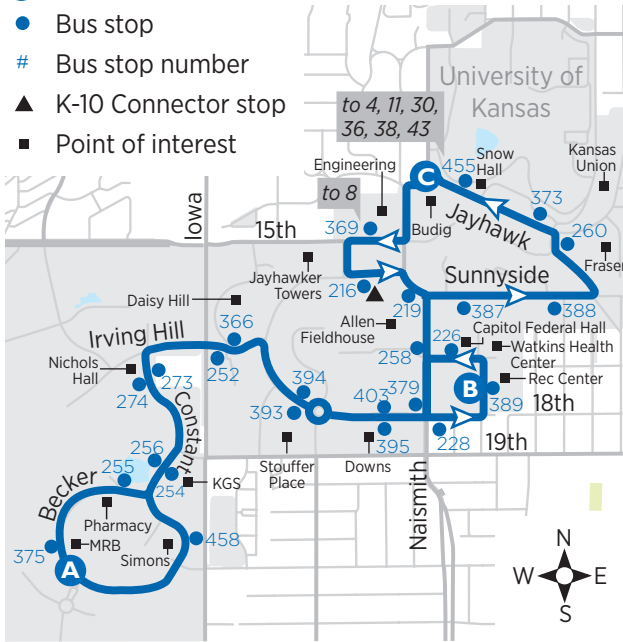

38

31st Street to KU

- A** Time point
- Bus stop
- #** Bus stop number
- ▲** K-10 Connector stop
- Point of interest

SOUTHBOUND

NORTHBOUND

	D	C	B	A	B	C	D
	Spencer Museum	19th & Ousdahl	25th & Iowa	W 31st Street	25th & Melrose	19th & Ousdahl	Kansas Union (lower)
AM				7:00	7:10	7:17	7:25
	7:19	7:28	7:33	7:20	7:30	7:37	7:45
	7:39	7:48	7:53	7:40	7:50	7:57	8:05
	7:59	8:08	8:13	8:20	8:30	8:37	8:45
	8:19	8:28	8:33	8:40	8:50	8:57	9:05
	8:39	8:48	8:53	9:00	9:10	9:17	9:25
	8:59	9:08	9:13	9:20	9:30	9:37	9:45
	9:19	9:28	9:33	9:40	9:50	9:57	10:05
	9:39	9:48	9:53	10:00	10:10	10:17	10:25
	9:59	10:08	10:13	10:20	10:30	10:37	10:45
	10:19	10:28	10:33	10:40	10:50	10:57	11:05
	10:39	10:48	10:53	11:00	11:10	11:17	11:25
	10:59	11:08	11:13	11:20	11:30	11:37	11:45
PM	11:19	11:28	11:33	11:40	11:50	11:57	12:05
	11:39	11:48	11:53	12:00	12:10	12:17	12:25
	11:59	12:08	12:13	12:20	12:30	12:37	12:45
	12:19	12:28	12:33	12:40	12:50	12:57	1:05
	12:39	12:48	12:53	1:00	1:10	1:17	1:25
	12:59	1:08	1:13	1:20	1:30	1:37	1:45
	1:19	1:28	1:33	1:40	1:50	1:57	2:05
	1:39	1:48	1:53	2:00	2:10	2:17	2:25
	1:59	2:08	2:13	2:20	2:30	2:37	2:45
	2:19	2:28	2:33	2:40	2:50	2:57	3:05
	2:39	2:48	2:53	3:00	3:10	3:17	3:25
	2:59	3:08	3:13	3:20	3:30	3:37	3:45
	3:19	3:28	3:33	3:40	3:50	3:57	4:05
	3:39	3:48	3:53	4:00	4:10	4:17	4:25
	3:59	4:08	4:13	4:20	4:30	4:37	4:45
	4:19	4:28	4:33	4:40	4:50	4:57	5:05
	4:39	4:48	4:53	5:00	5:10	5:17	5:25
	4:59	5:08	5:13	5:20	-	-	-
	5:19	5:28	5:33	5:40	-	-	-
	5:39	5:48	5:53	6:00	6:10	6:17	6:25
	6:39	6:48	6:53	7:00	7:10	7:17	7:25
	7:39	7:48	7:53	8:00	8:10	8:17	8:25
	8:39	8:48	8:53	9:00	9:10	9:17	9:25
	9:39	9:48	9:53	9:58			

Continues from

34

Continues to

34

This route operates Monday–Friday while KU is in session during Fall and Spring semesters. Please refer to Service Calendar.

42

Blue Circulator via Rec Center

- A** Time point
- Bus stop
- # Bus stop number
- ▲ K-10 Connector stop
- Point of interest