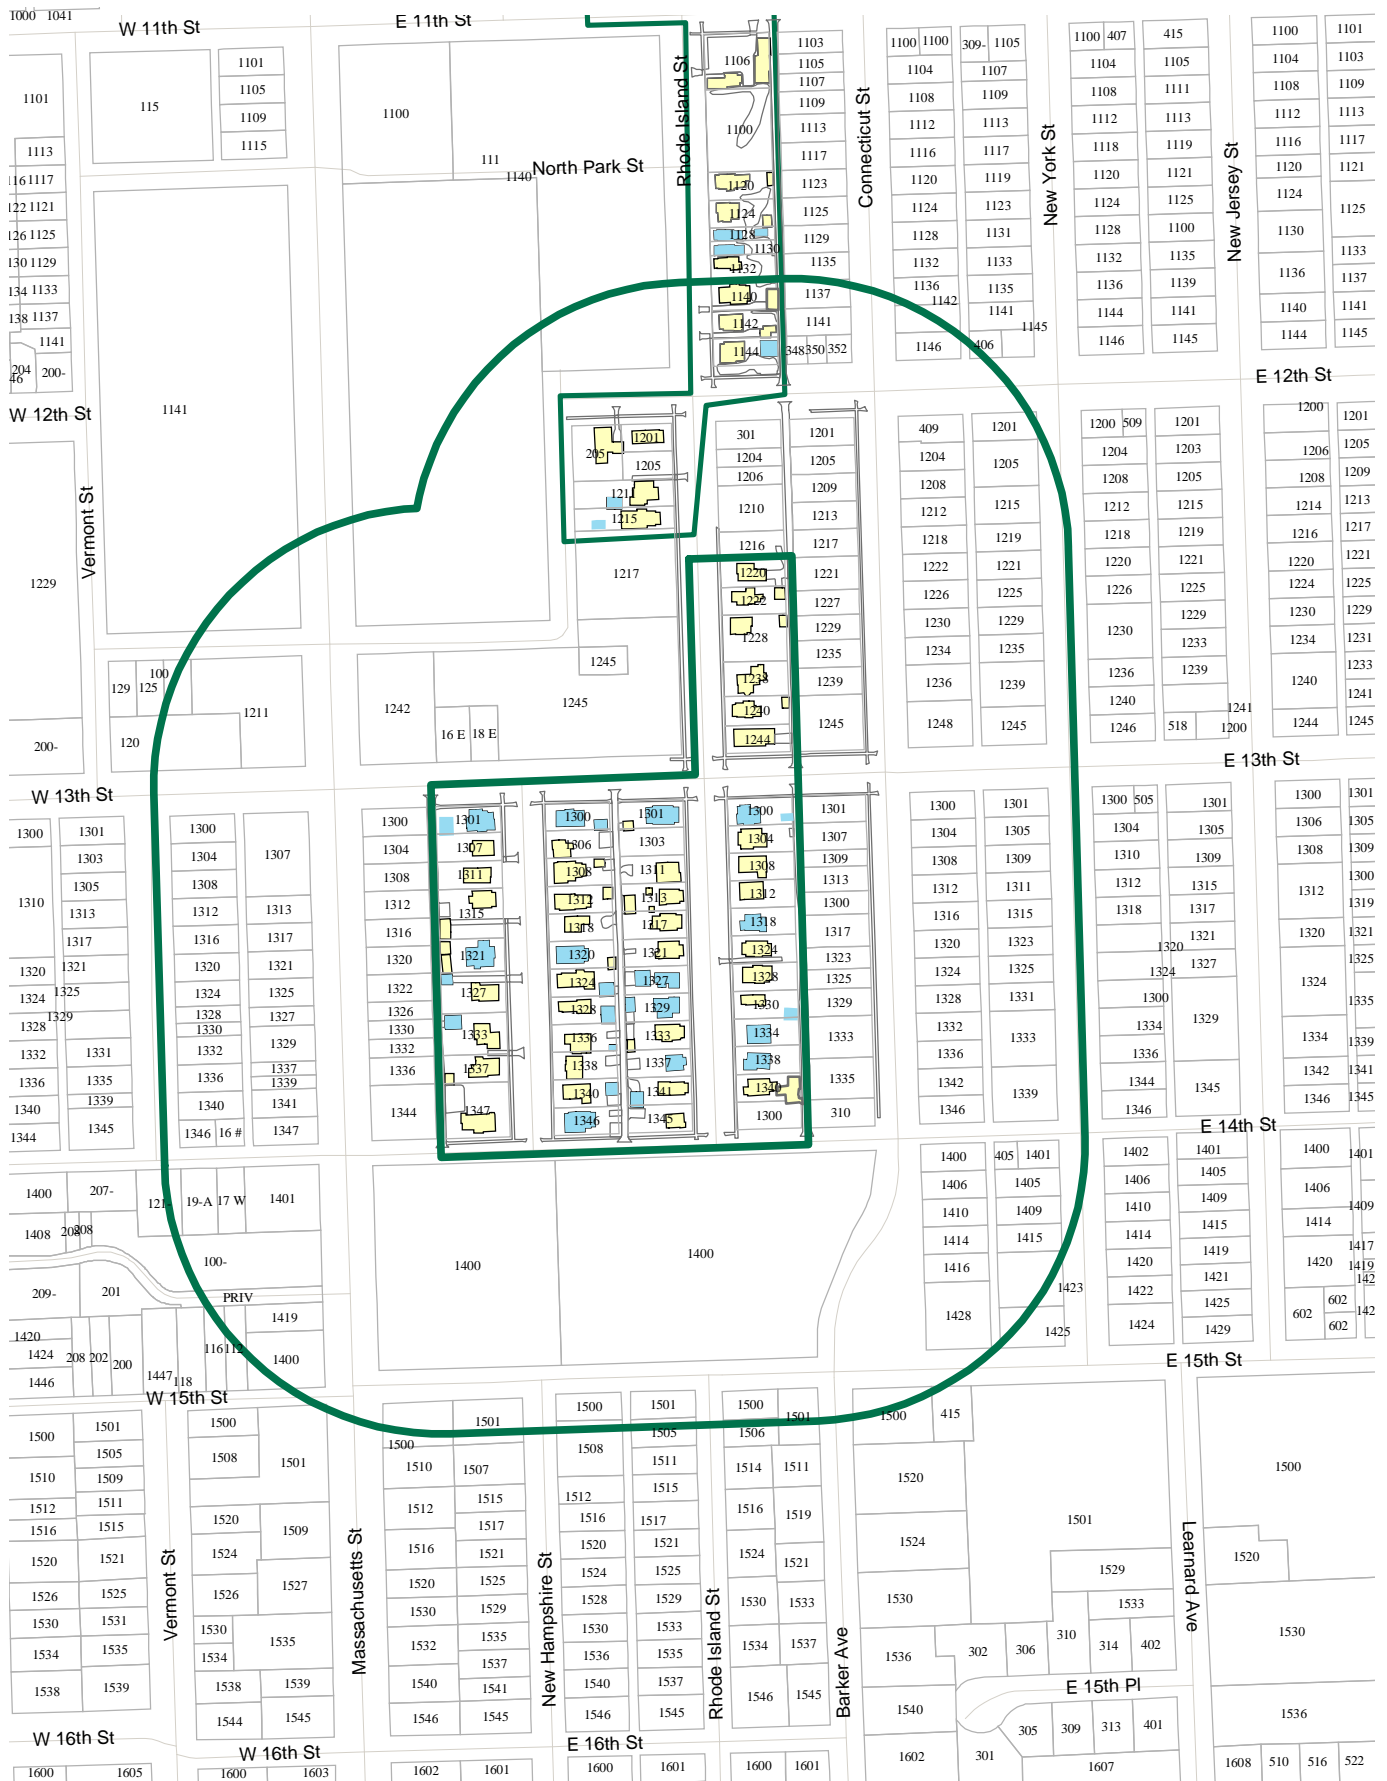

Boundaries for South Rhode Island Historic District

■ Non-Contributing
■ Contributing
— Proposed District Boundary

■ SR Kansas Register of Historic Places
■ LA Lawrence Register of Historic Places
■ NR National Register of Historic Places