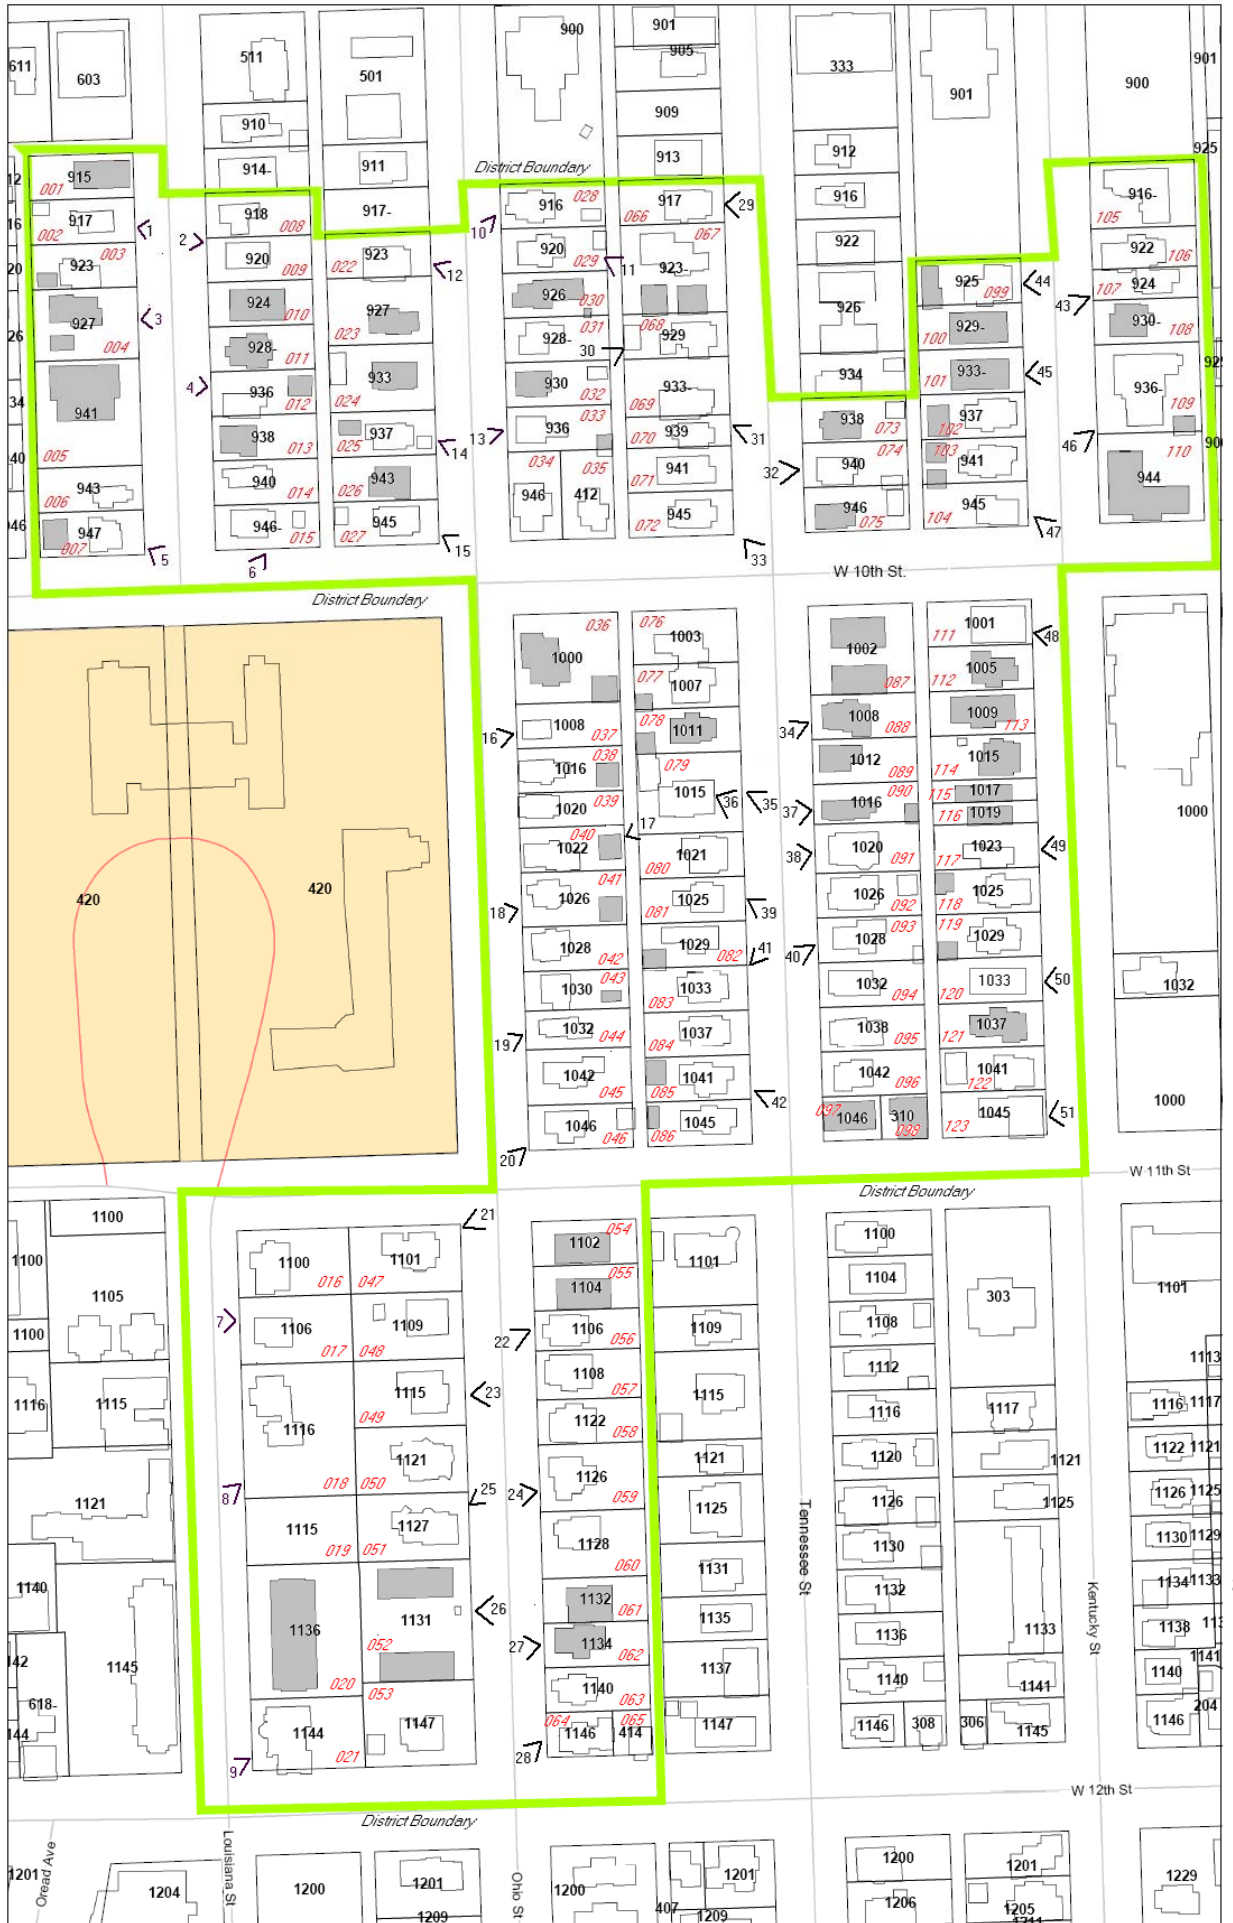

Oread Historic District; Lawrence, Douglas County, KS

LEGEND

 Non-Contributing Building

 Contributing Building

 26 Photo Number & Direction

 018 Property Number