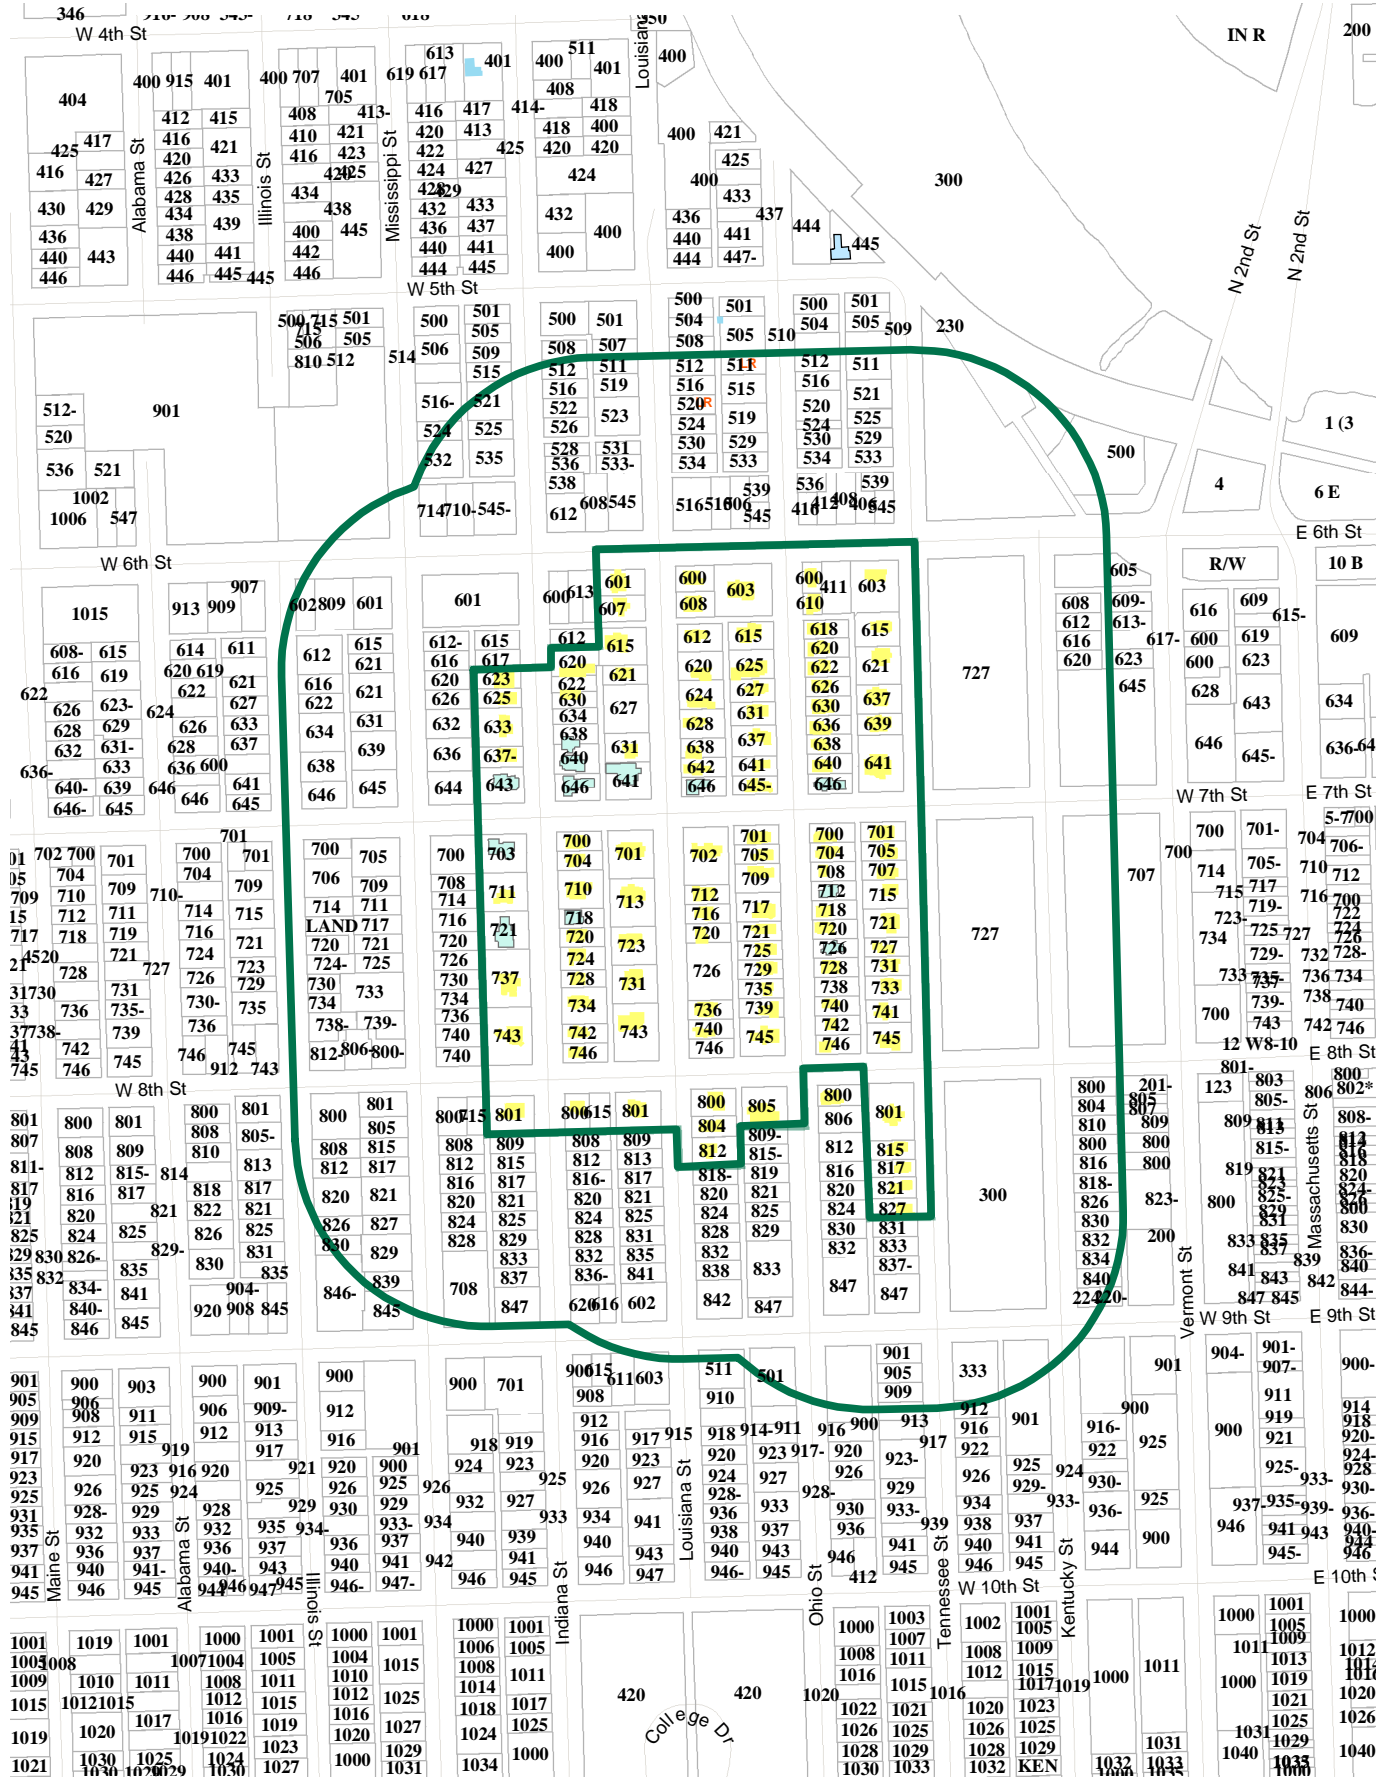

# Boundaries for Old West Lawrence Historic District

■ Non-Contributing  
■ Contributing  
 Proposed District Boundary

■ SR Kansas Register of Historic Places  
■ Lawrence Register of Historic Places  
■ NR National Register of Historic Places