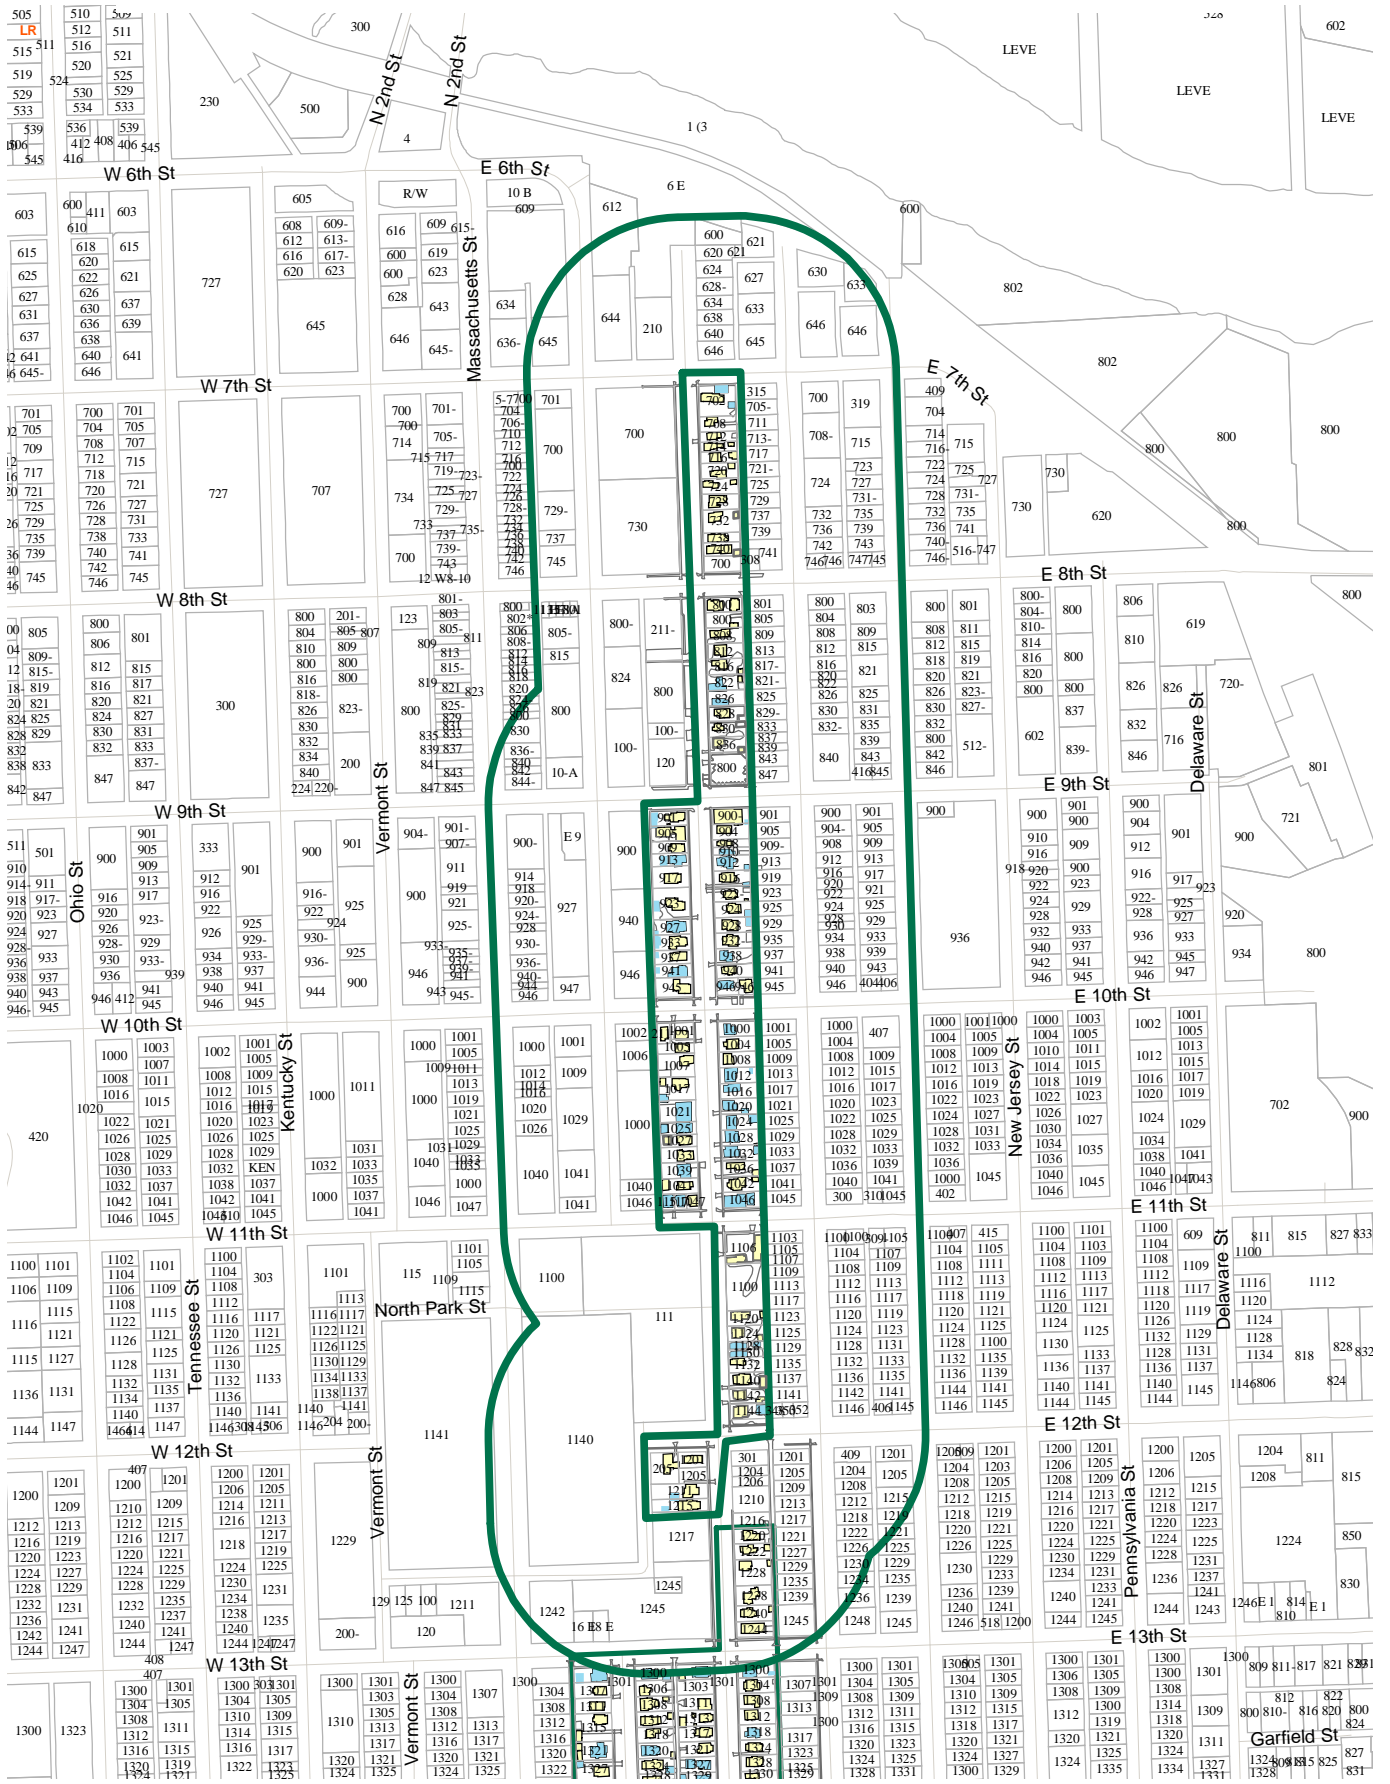

Boundaries for North Rhode Island Historic District

■ Non-Contributing
■ Contributing
— Proposed District Boundary

■ SR Kansas Register of Historic Places
■ Lawrence Register of Historic Places
■ NR National Register of Historic Places