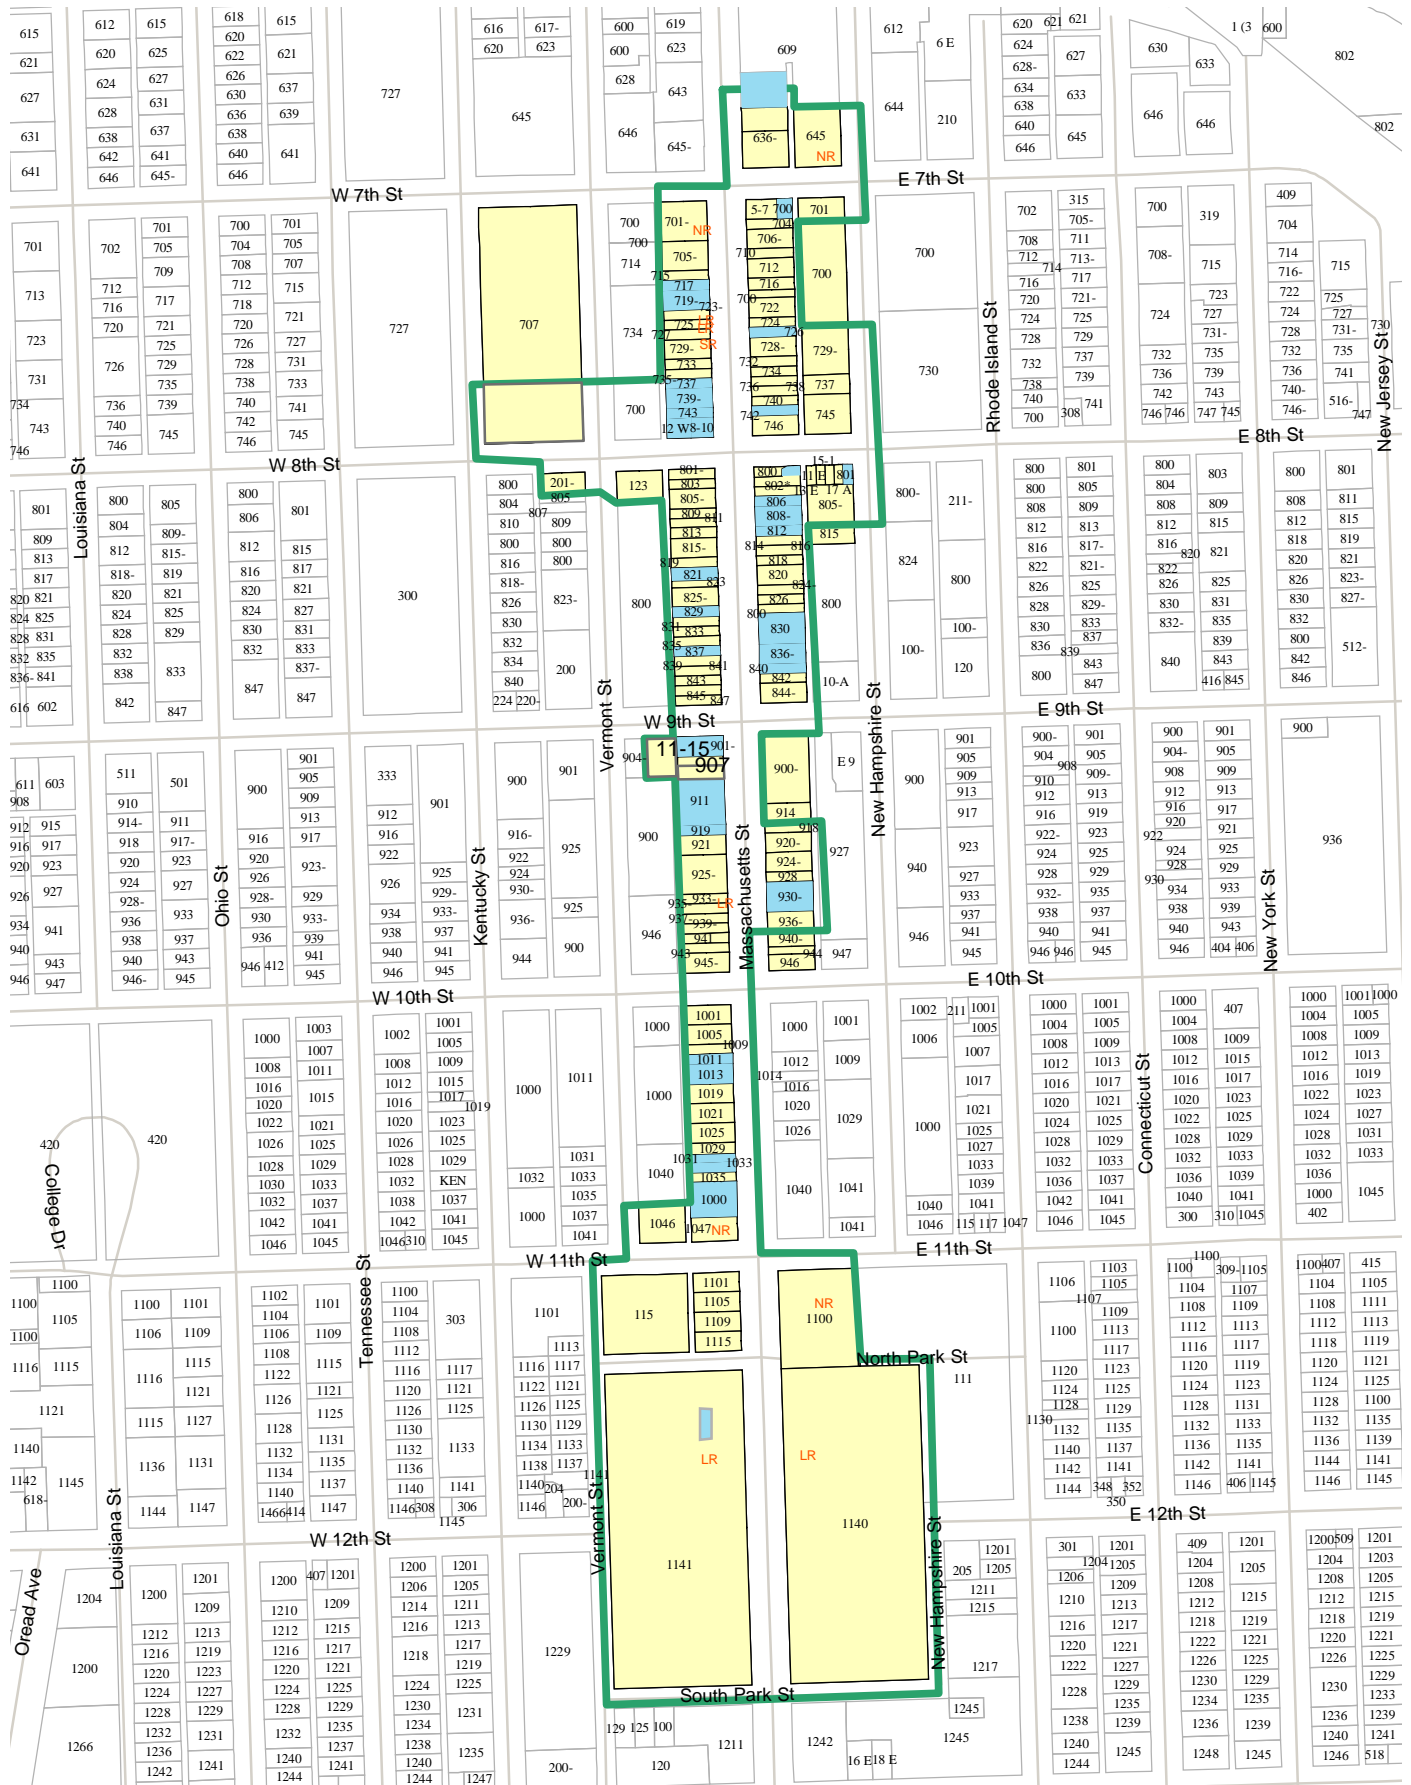

Boundaries for Downtown Historic District

■ Non-Contributing
■ Contributing
— Proposed District Boundary

■ SR Kansas Register of Historic Places
■ Lawrence Register of Historic Places
■ NR National Register of Historic Places