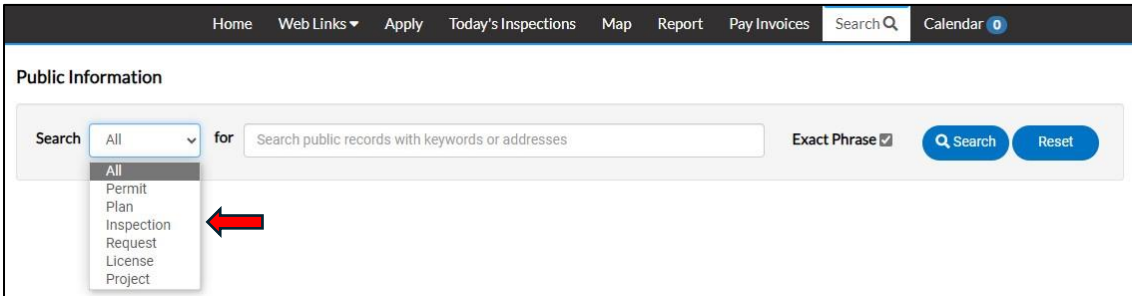

2. Select the search drop down arrow ∨ and choose the category. From there, enter keywords or addresses on the search bar.