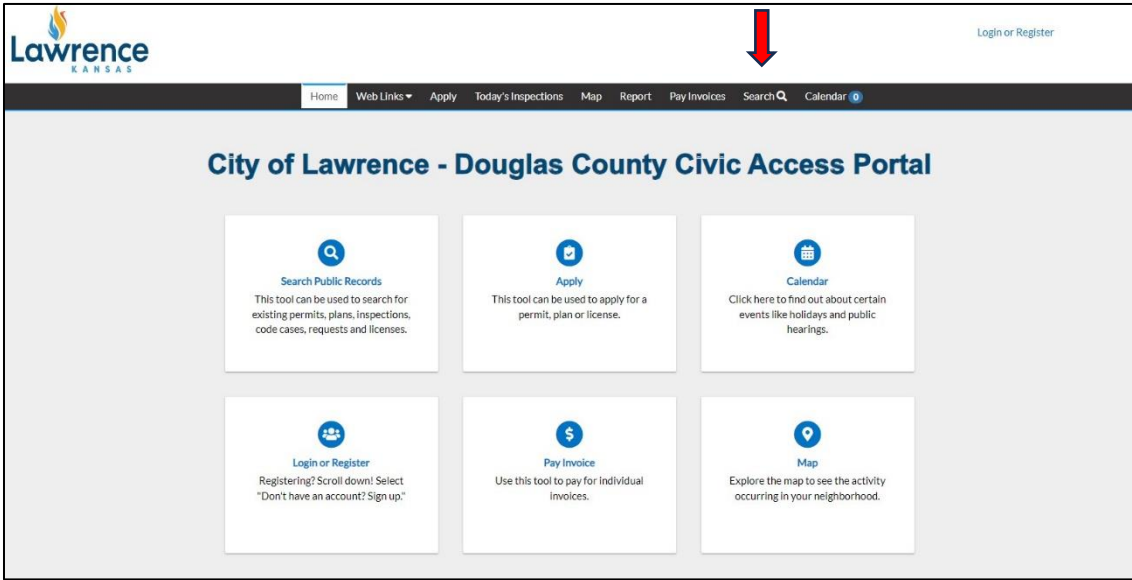

Search Permits, Plans, Business Licenses, and Contractor/Trades Licenses

1. Please go to <https://lawrenceks-energovweb.tylerhost.net/apps/selfservice#/home>, and click on the search 🔍 tab.

City Hall
Riverfront
Planning &
Development
Services

1 Riverfront Plaza
Suite #320
Lawrence, KS 66044

P: 785-832-7700
F: 785-832-3110
lawrenceks.org