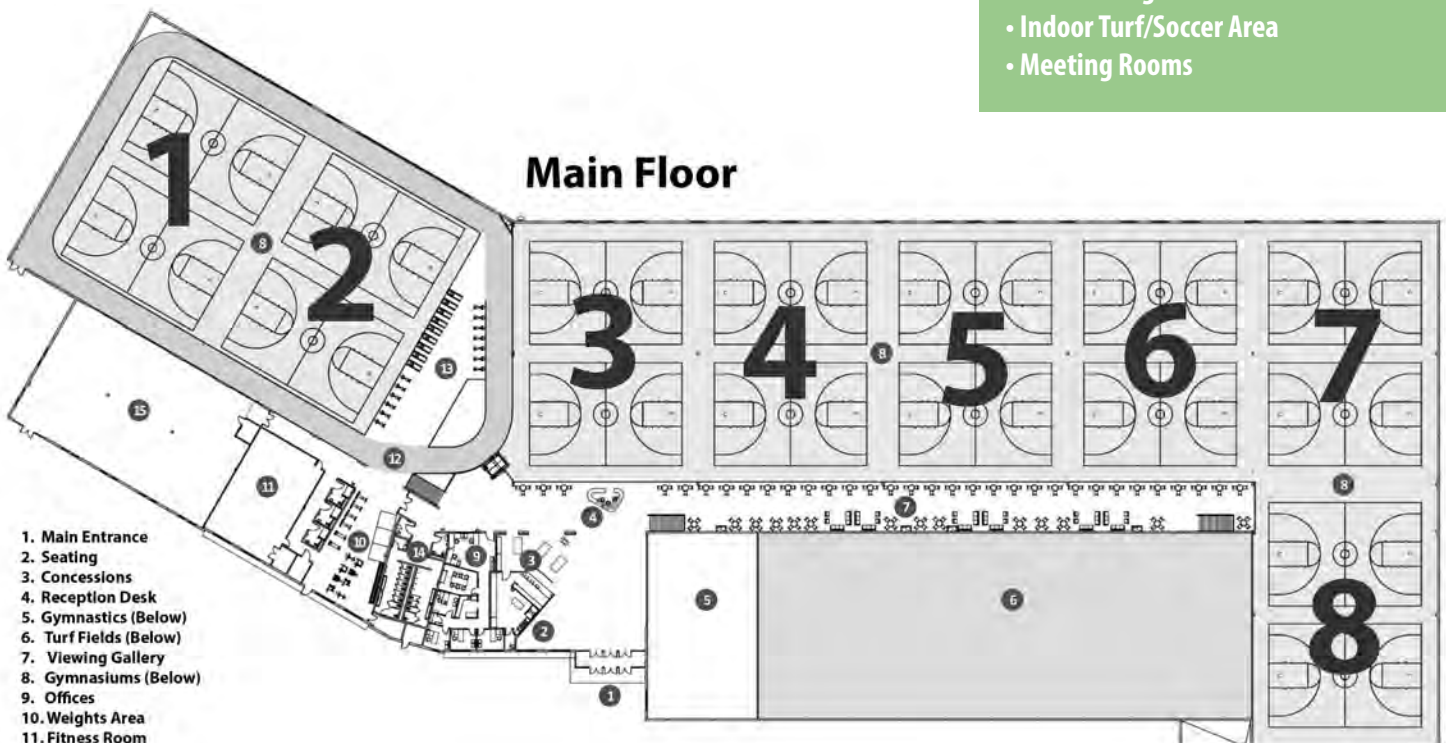

Grand Opening

SPORTS PAVILION LAWRENCE

Sports Pavilion Lawrence Features:

- 8 Full-Size Basketball Courts/
16 Full-Size Volleyball Courts
- 1/8-Mile Walking/Jogging Track
- Gymnastics Areas
- Aerobic/Fitness Room
- Cardio/Weight Area
- Indoor Turf/Soccer Area
- Meeting Rooms

Main Floor

1. Main Entrance
2. Seating
3. Concessions
4. Reception Desk
5. Gymnastics (Below)
6. Turf Fields (Below)
7. Viewing Gallery
8. Gymnasiums (Below)
9. Offices
10. Weights Area
11. Fitness Room
12. Track
13. Cardio Area
14. Restrooms
15. Open Room
16. Meeting/Party Rooms