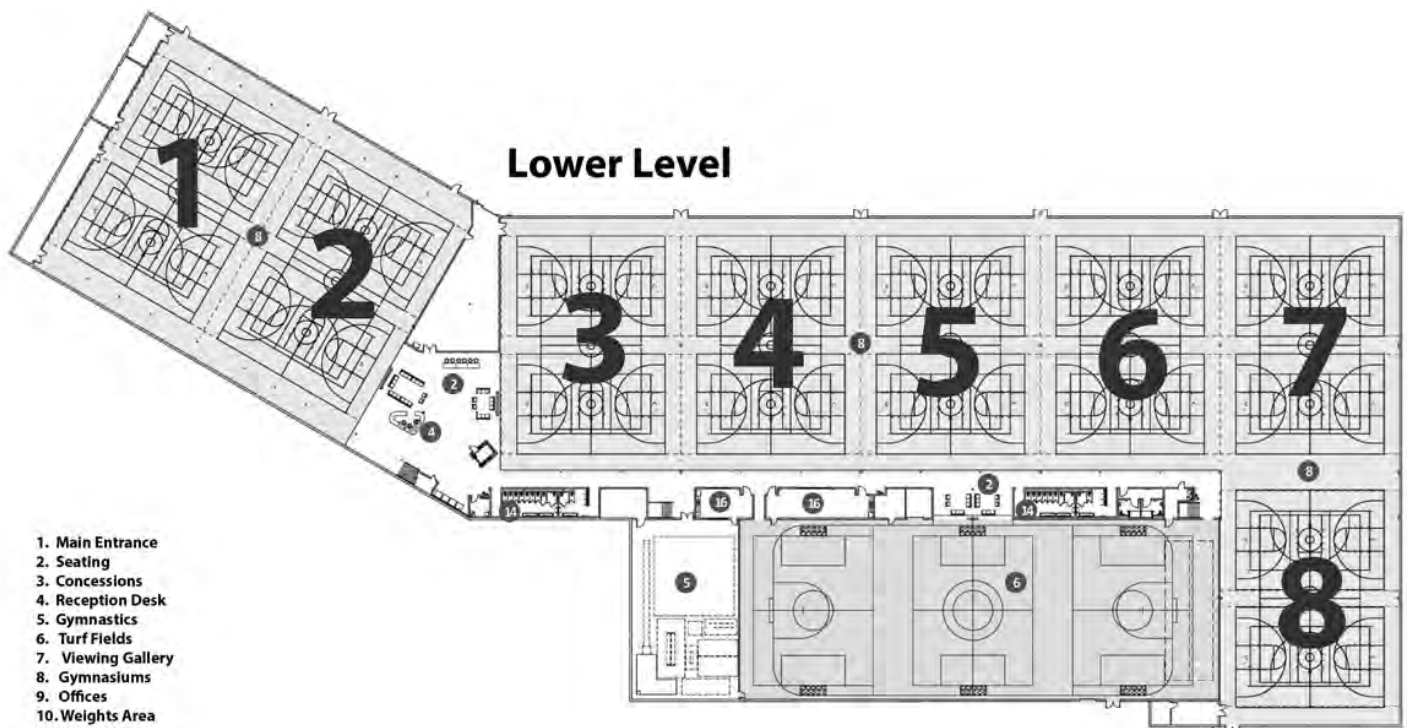

Grand Opening

SPORTS PAVILION LAWRENCE

Sports Pavilion Lawrence Features:

- 8 Full-Size Basketball Courts/
16 Full-Size Volleyball Courts
- 1/8-Mile Walking/Jogging Track
- Gymnastics Areas
- Aerobic/Fitness Room
- Cardio/Weight Area
- Indoor Turf/Soccer Area
- Meeting Rooms

Main Floor

1. Main Entrance
2. Seating
3. Concessions
4. Reception Desk
5. Gymnastics (Below)
6. Turf Fields (Below)
7. Viewing Gallery
8. Gymnasiums (Below)
9. Offices
10. Weights Area
11. Fitness Room
12. Track
13. Cardio Area
14. Restrooms
15. Open Room
16. Meeting/Party Rooms

Weight Room Features:

- Shoulder Press
- Chest Press
- Tricep Push Down Machine
- Pectoral Fly/Rear Deltoid Machine
- Leg Curl Machine
- Leg Extension Machine
- Free Weights

Cardio Room Features:

- Elliptical Cross-Trainers
- Upright Stationary Bikes
- Recumbent Stationary Bikes
- Scifit Upper Body Machine
- PowerMill Stair-Climber
- NuStep Recumbent Cross-Trainer
- Treadmills

Gymnasium Features:

- Full-Court Basketball
- Full-Court Volleyball
- Full-Court Futsal
- Crosscourt Basketball
- Crosscourt Volleyball
- Pickleball (Court 8)

1. Main Entrance
2. Seating
3. Concessions
4. Reception Desk
5. Gymnasiums
6. Turf Fields
7. Viewing Gallery
8. Gymnasiums
9. Offices
10. Weights Area
11. Fitness Room
12. Track
13. Cardio Area
14. Restrooms
15. Open Room
16. Meeting/Party Rooms