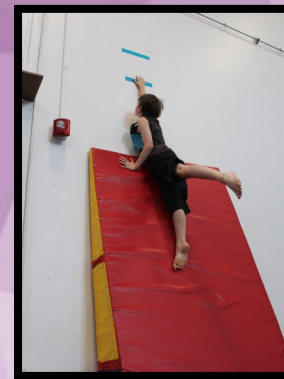

YOU'RE INVITED!