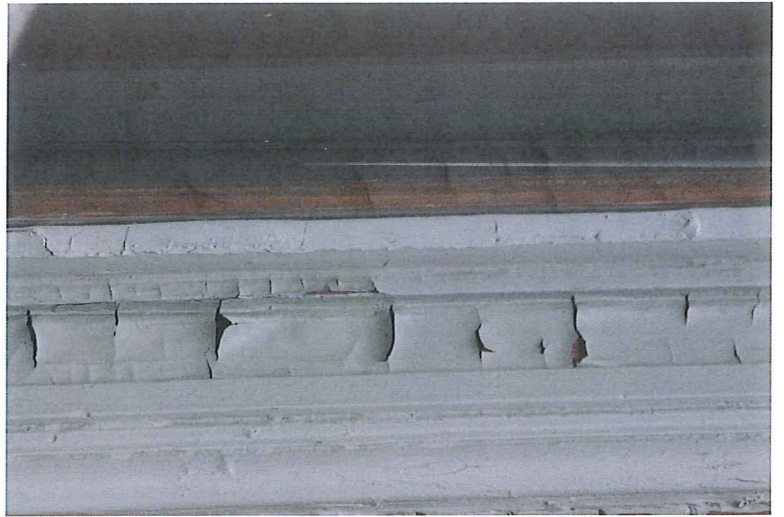

Photographs: Watkins National Bank Building
1047 Massachusetts Street, Lawrence, KS

East Facade

South Facade

North Facade

West Facade

Window Detail: deteriorated paint

Window Detail: deteriorated paint

Window Detail: temporary sash repair

Restored Third Floor Window, east facade

Restored Attic Window, east facade