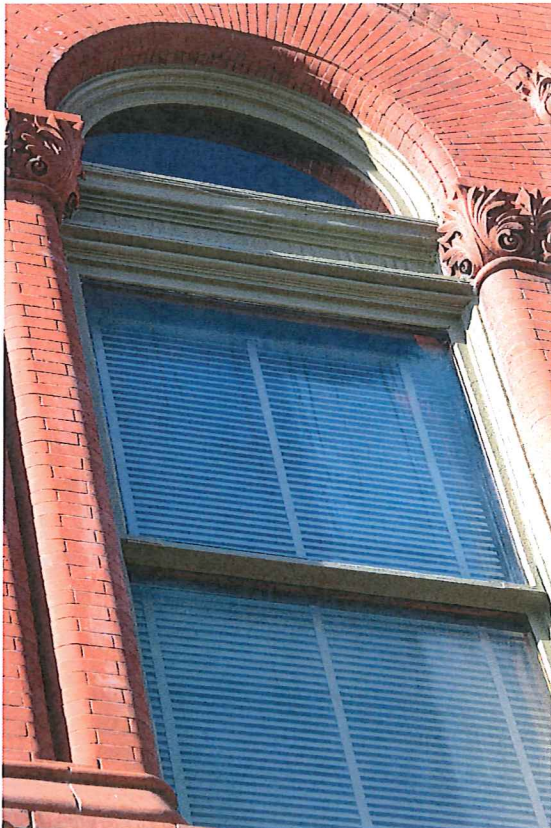

Photographs: Watkins National Bank Building
1047 Massachusetts Street, Lawrence, KS

East Facade

South Facade

North Facade

West Facade

Window Detail: deteriorated paint

Window Detail: deteriorated paint

Window Detail: temporary sash repair

Restored Third Floor Window, east facade

Restored Attic Window, east facade