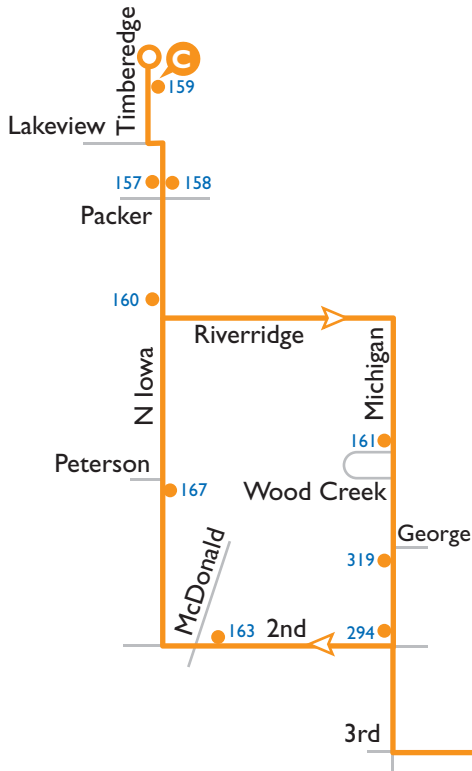

3

Downtown to Lakeview Road

- **A** Timing point
- Bus stop
- # Bus stop number
- ★ Bus pass sales location