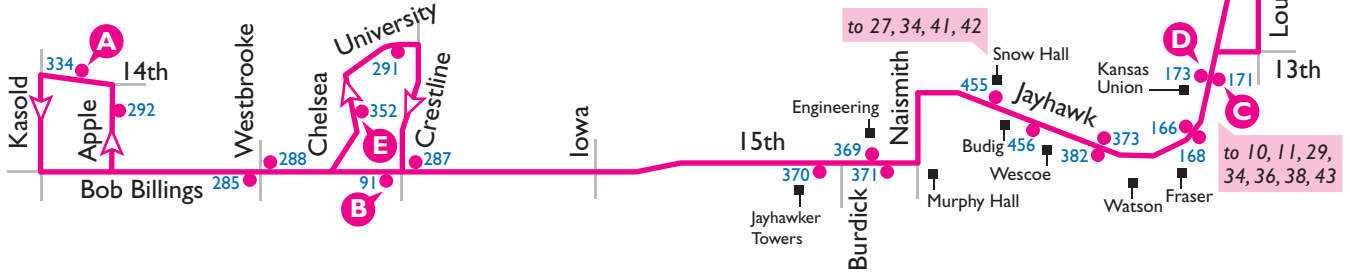

30

Bob Billings & Kasold to KU

- **A** Timing point
- Bus stop
- # Bus stop number

EASTBOUND

	A 14th & Apple Ln	B Crestline	C Kansas Union
AM			
	7:15	7:18	7:30
	7:35	7:38	7:50
	7:55	7:58	8:10
	8:15	8:18	8:30
	8:35	8:38	8:50
	8:55	8:58	9:10
	9:15	9:18	9:30
	9:35	9:38	9:50
	9:55	9:58	10:10
	10:15	10:18	10:30
	10:35	10:38	10:50
	10:55	10:58	11:10
	11:15	11:18	11:30
	11:35	11:38	11:50
	11:55	11:58	12:10
PM			
	12:15	12:18	12:30
	12:35	12:38	12:50
	12:55	12:58	1:10
	1:15	1:18	1:30
	1:35	1:38	1:50
	1:55	1:58	2:10
	2:15	2:18	2:30
	2:35	2:38	2:50
	2:55	2:58	3:10
	3:15	3:18	3:30
	3:35	3:38	3:50
	3:55	3:58	4:10
	4:15	4:18	4:30
	4:35	4:38	4:50
	4:55	4:58	5:10
	5:15	5:18	5:30
	5:35	5:38	5:50
	6:15	6:18	6:30
	6:55	6:58	7:10
	7:35	7:38	7:50
	8:15	8:18	8:30
	8:55	8:58	9:10
	9:35	9:38	9:50

WESTBOUND

	D Kansas Union	E Chelsea Place	A 14th & Apple Ln
AM			
		7:10	7:15
		7:30	7:35
		7:50	7:55
		8:10	8:15
		8:30	8:35
		8:50	8:55
		9:10	9:15
		9:30	9:35
		9:50	9:55
		10:10	10:15
		10:30	10:35
		10:50	10:55
		11:10	11:15
		11:30	11:35
		11:50	11:55
		12:10	12:15
PM			
		12:30	12:35
		12:50	12:55
		1:10	1:15
		1:30	1:35
		1:50	1:55
		2:10	2:15
		2:30	2:35
		2:50	2:55
		3:10	3:15
		3:30	3:35
		3:50	3:55
		4:10	4:15
		4:30	4:35
		4:50	4:55
		5:10	5:15
		5:30	5:35
		5:50	5:55
		6:10	6:15
		6:50	6:55
		7:30	7:35
		8:10	8:15
		8:50	8:55
		9:30	9:35
	10:08	10:20	10:25