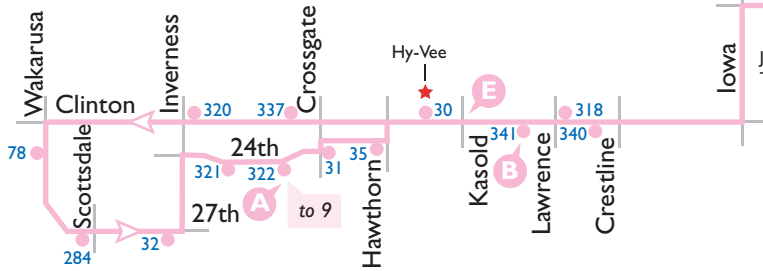

29

27th & Wakarusa to KU

- **A** Timing point
- Bus stop
- # Bus stop number
- ★ Bus pass sales location

A Fall & Spring Semesters Classes in Session (Mon – Fri)

	EASTBOUND			WESTBOUND		
	A	B	C	D	E	A
	24th & Crossgate	Clinton & Lawrence	Kansas Union	Kansas Union	Clinton & Kasold	24th & Crossgate
AM	7:00	7:05	7:20	7:25	7:39	7:52
	7:20	7:25	7:40	7:45	7:59	8:12
	7:40	7:45	8:00	8:05	8:19	8:32
	8:00	8:05	8:20	8:25	8:39	8:52
	8:20	8:25	8:40	8:45	8:59	9:12
	8:40	8:45	9:00	9:05	9:19	9:32
	9:00	9:05	9:20	9:25	9:39	9:52
	9:20	9:25	9:40	9:45	9:59	10:12
	9:40	9:45	10:00	10:05	10:19	10:32
	10:00	10:05	10:20	10:25	10:39	10:52
	10:20	10:25	10:40	10:45	10:59	11:12
	10:40	10:45	11:00	11:05	11:19	11:32
	11:00	11:05	11:20	11:25	11:39	11:52
	11:20	11:25	11:40	11:45	11:59	12:12
	11:40	11:45	12:00	12:05	12:19	12:32
PM	12:00	12:05	12:20	12:25	12:39	12:52
	12:20	12:25	12:40	12:45	12:59	1:12
	12:40	12:45	1:00	1:05	1:19	1:32
	1:00	1:05	1:20	1:25	1:39	1:52
	1:20	1:25	1:40	1:45	1:59	2:12
	1:40	1:45	2:00	2:05	2:19	2:32
	2:00	2:05	2:20	2:25	2:39	2:52
	2:20	2:25	2:40	2:45	2:59	3:12
	2:40	2:45	3:00	3:05	3:19	3:32
	3:00	3:05	3:20	3:25	3:39	3:52
	3:20	3:25	3:40	3:45	3:59	4:12
	3:40	3:45	4:00	4:05	4:19	4:32
	4:00	4:05	4:20	4:25	4:39	4:52
	4:20	4:25	4:40	4:45	4:59	5:12
	4:40	4:45	5:00	5:05	5:19	5:32
	5:00	5:05	5:20	5:25	5:39	5:52
	5:20	5:25	5:40	5:45	5:59	6:12
	5:40	5:45	6:00	6:05	6:19	6:32
	6:40	6:45	7:00	7:05	7:19	7:32
	7:40	7:45	8:00	8:05	8:19	8:32
	8:40	8:45	9:00	9:05	9:19	9:32
	9:40	9:45	10:00	10:05	10:19	10:32

B Class Breaks and Summer Semester (Mon – Fri)

	EASTBOUND			WESTBOUND		
	A	B	C	D	E	A
	24th & Crossgate	Clinton & Lawrence	Kansas Union	Kansas Union	Clinton & Kasold	24th & Crossgate
AM	7:20	7:25	7:33	7:39	7:49	7:56
	8:00	8:05	8:13	8:19	8:29	8:36
	8:40	8:45	8:53	8:59	9:09	9:16
	9:20	9:25	9:33	9:39	9:49	9:56
	10:00	10:05	10:13	10:19	10:29	10:36
	10:40	10:45	10:53	10:59	11:09	11:16
	11:20	11:25	11:33	11:39	11:49	11:56
PM	12:00	12:05	12:13	12:19	12:29	12:36
	12:40	12:45	12:53	12:59	1:09	1:16
	1:20	1:25	1:33	1:39	1:49	1:56
	2:00	2:05	2:13	2:19	2:29	2:36
	2:40	2:45	2:53	2:59	3:09	3:16
	3:20	3:25	3:33	3:39	3:49	3:56
	4:00	4:05	4:13	4:19	4:29	4:36
	4:40	4:45	4:53	4:59	5:09	5:16
	5:40	5:45	5:53	6:05	6:15	6:22

This route operates Monday–Friday, except holidays: New Year’s Day, Memorial Day, Independence Day, Labor Day, Thanksgiving Day, and Christmas Day. It follows B Schedule during Class Breaks and Summer Semester.