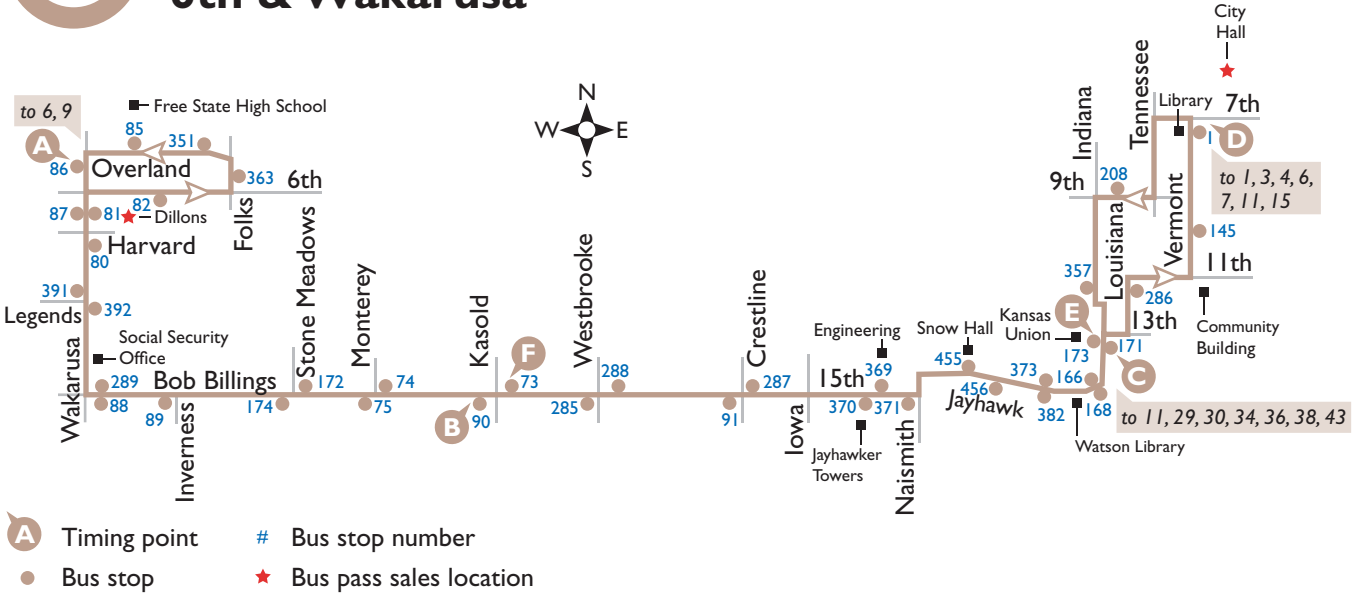

10

Downtown to 6th & Wakarusa

EASTBOUND

WESTBOUND

	A	B	C	D
	6th & Wakarusa	Bob Billings & Kasold	Kansas Union	7th & Vermont
AM	6:02	6:09	6:19	6:30
	6:32	6:39	6:49	7:00
	7:02	7:09	7:19	7:30
	7:32	7:39	7:49	8:00
	8:02	8:09	8:19	8:30
	8:32	8:39	8:49	9:00
	9:02	9:09	9:19	9:30
	9:32	9:39	9:49	10:00
	10:02	10:09	10:19	10:30
	10:32	10:39	10:49	11:00
PM	11:02	11:09	11:19	11:30
	11:32	11:39	11:49	12:00
	12:02	12:09	12:19	12:30
	12:32	12:39	12:49	1:00
	1:02	1:09	1:19	1:30
	1:32	1:39	1:49	2:00
	2:02	2:09	2:19	2:30
	2:32	2:39	2:49	3:00
	3:02	3:09	3:19	3:30
	3:32	3:39	3:49	4:00
	4:02	4:09	4:19	4:30
	4:32	4:39	4:49	5:00
5:02	5:09	5:19	5:30	
5:32	5:39	5:49	6:00	
6:02	6:09	6:19	6:30	
6:32	6:39	6:49	7:00	
7:02	7:09	7:19	7:30	
7:32	7:39	7:49	8:00	

	D	E	F	A
	7th & Vermont	Kansas Union	Bob Billings & Kasold	6th & Wakarusa
AM	6:03	6:09	6:20	6:29
	6:33	6:39	6:50	6:59
	7:03	7:09	7:20	7:29
	7:33	7:39	7:50	7:59
	8:03	8:09	8:20	8:29
	8:33	8:39	8:50	8:59
	9:03	9:09	9:20	9:29
	9:33	9:39	9:50	9:59
	10:03	10:09	10:20	10:29
	10:33	10:39	10:50	10:59
PM	11:03	11:09	11:20	11:29
	11:33	11:39	11:50	11:59
	12:03	12:09	12:20	12:29
	12:33	12:39	12:50	12:59
	1:03	1:09	1:20	1:29
	1:33	1:39	1:50	1:59
	2:03	2:09	2:20	2:29
	2:33	2:39	2:50	2:59
	3:03	3:09	3:20	3:29
	3:33	3:39	3:50	3:59
4:03	4:09	4:20	4:29	
4:33	4:39	4:50	4:59	
5:03	5:09	5:20	5:29	
5:33	5:39	5:50	5:59	
6:03	6:09	6:20	6:29	
6:33	6:39	6:50	6:59	
7:03	7:09	7:20	7:29	
7:33	7:39	7:50	7:59	

This route operates Monday–Saturday, except holidays: New Year’s Day, Memorial Day, Independence Day, Labor Day, Thanksgiving Day, and Christmas Day.