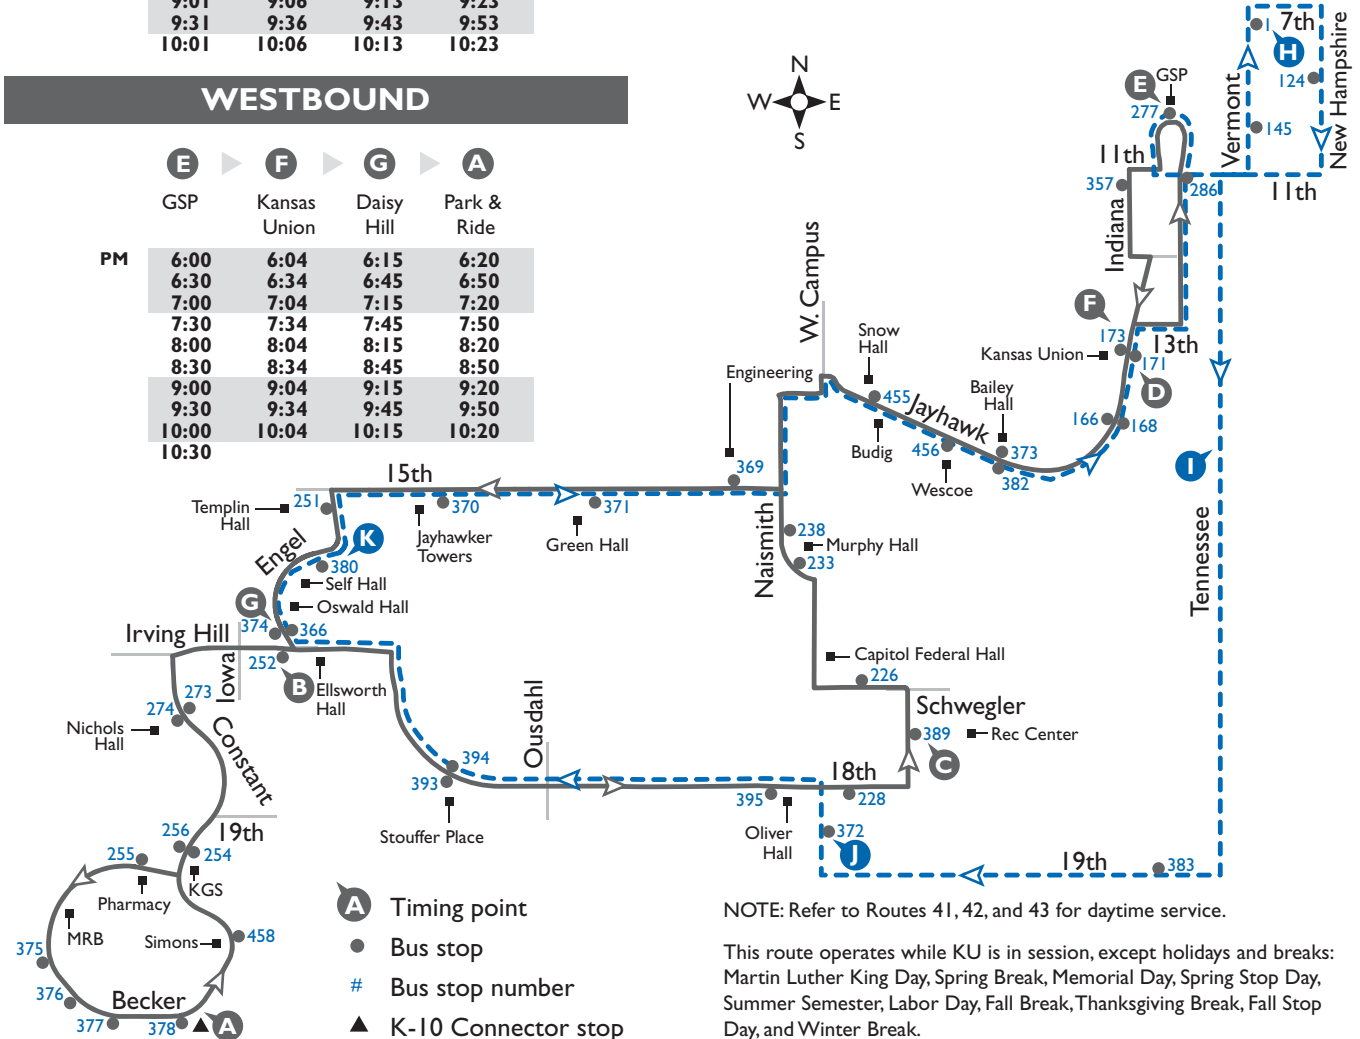

44

Campus Evening Circulator

Weekdays

Fall & Spring Semesters Classes in Session (Mon – Fri)

EASTBOUND

	A	B	C	D
	Park & Ride	Daisy Hill	Rec Center	Kansas Union
PM	5:31	5:36	5:43	5:53
	6:01	6:06	6:13	6:23
	6:31	6:36	6:43	6:53
	7:01	7:06	7:13	7:23
	7:31	7:36	7:43	7:53
	8:01	8:06	8:13	8:23
	8:31	8:36	8:43	8:53
	9:01	9:06	9:13	9:23
	9:31	9:36	9:43	9:53
	10:01	10:06	10:13	10:23

WESTBOUND

	E	F	G	A
	GSP	Kansas Union	Daisy Hill	Park & Ride
PM	6:00	6:04	6:15	6:20
	6:30	6:34	6:45	6:50
	7:00	7:04	7:15	7:20
	7:30	7:34	7:45	7:50
	8:00	8:04	8:15	8:20
	8:30	8:34	8:45	8:50
	9:00	9:04	9:15	9:20
	9:30	9:34	9:45	9:50
	10:00	10:04	10:15	10:20
	10:30			

Thursday, Friday, Saturday

Fall & Spring Semesters Classes in Session

EXTENDED LATE NIGHT

	K	D	H	I	J	K
	Daisy Hill	Kansas Union	7th & Vermont	14th & Tennessee	Naismith Hall	Daisy Hill
PM	10:30	10:38	10:32	10:40	10:44	10:48
	10:50	10:58	10:52	11:00	11:04	11:08
	11:10	11:18	11:32	11:20	11:24	11:28
	11:30	11:38	11:52	12:00	12:04	12:08
AM	11:50	11:58	12:12	12:20	12:24	12:28
	12:10	12:18	12:32	12:40	12:44	12:48
	12:50	12:58	1:12	1:20	1:24	1:28
	1:10	1:18	1:32	1:40	1:44	1:48
	1:30	1:38	1:52	2:00	2:04	2:08
	1:50	1:58	2:12	2:20	2:24	2:28
	2:10	2:18	2:32	2:40	2:44	2:48
	2:30	2:38	2:52	3:00	3:04	3:08

NOTE: Refer to Routes 41, 42, and 43 for daytime service.

This route operates while KU is in session and breaks: Martin Luther King Day, Spring Break, Memorial Day, Spring Stop Day, Summer Semester, Labor Day, Fall Break, Thanksgiving Break, Fall Stop Day, and Winter Break.