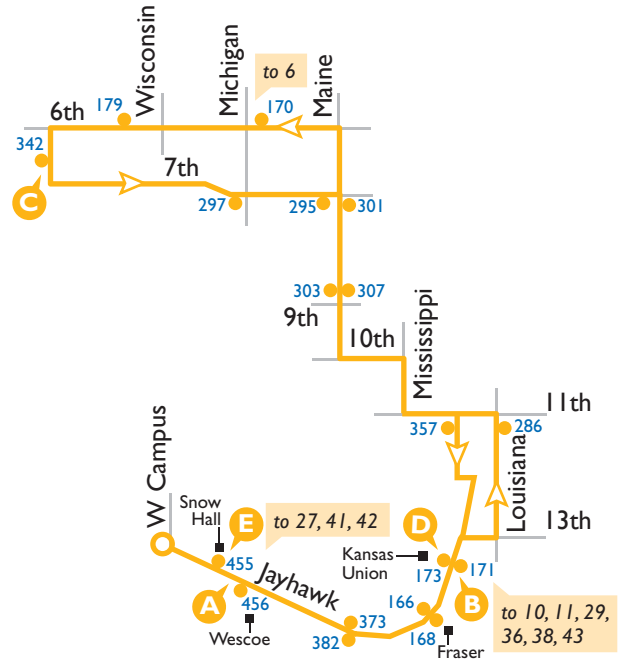

34 KU to 7th Street

- **A** Timing point
- Bus stop
- # Bus stop number
- ★ Bus pass sales location

This route operates Monday–Friday while KU is in session, except holidays and breaks: Martin Luther King Day, Spring Break, Memorial Day, Spring Stop Day, Summer Semester, Labor Day, Fall Break, Thanksgiving Break, Fall Stop Day, and Winter Break.

NORTHBOUND

	A Wescoe Hall	B Kansas Union	C West 7th
AM	7:17	7:22	7:31
	7:47	7:52	8:01
	8:17	8:22	8:31
	8:47	8:52	9:01
	9:17	9:22	9:31
	9:47	9:52	10:01
	10:17	10:22	10:31
	10:47	10:52	11:01
	11:17	11:22	11:31
	11:47	11:52	12:01
PM	12:17	12:22	12:31
	12:47	12:52	1:01
	1:17	1:22	1:31
	1:47	1:52	2:01
	2:17	2:22	2:31
	2:47	2:52	3:01
	3:17	3:22	3:31
	3:47	3:52	4:01
	4:17	4:22	4:31
	4:47	4:52	5:01
	5:17	5:22	5:31
	5:47	5:52	6:01
	6:17	6:22	6:31
	6:47	6:52	7:01
	7:17	7:22	7:31
7:47	7:52	8:01	
8:17	8:22	8:31	
8:47	8:52	9:01	
9:17	9:22	9:31	
9:57	10:02	10:11	

SOUTHBOUND

	C West 7th	D Kansas Union	E Snow Hall
AM	7:05	7:13	7:17
	7:35	7:43	7:47
	8:05	8:13	8:17
	8:35	8:43	8:47
	9:05	9:13	9:17
	9:35	9:43	9:47
	10:05	10:13	10:17
	10:35	10:43	10:47
	11:05	11:13	11:17
	11:35	11:43	11:47
PM	12:05	12:13	12:17
	12:35	12:43	12:47
	1:05	1:13	1:17
	1:35	1:43	1:47
	2:05	2:13	2:17
	2:35	2:43	2:47
	3:05	3:13	3:17
	3:35	3:43	3:47
	4:05	4:13	4:17
	4:35	4:43	4:47
	5:05	5:13	5:17
	5:35	5:43	5:47
	6:05	6:13	6:17
	6:35	6:43	6:47
	7:05	7:13	7:17
7:35	7:43	7:47	
8:05	8:13	8:17	
8:35	8:43	8:47	
9:05	9:13	9:17	
9:35	9:43	9:57