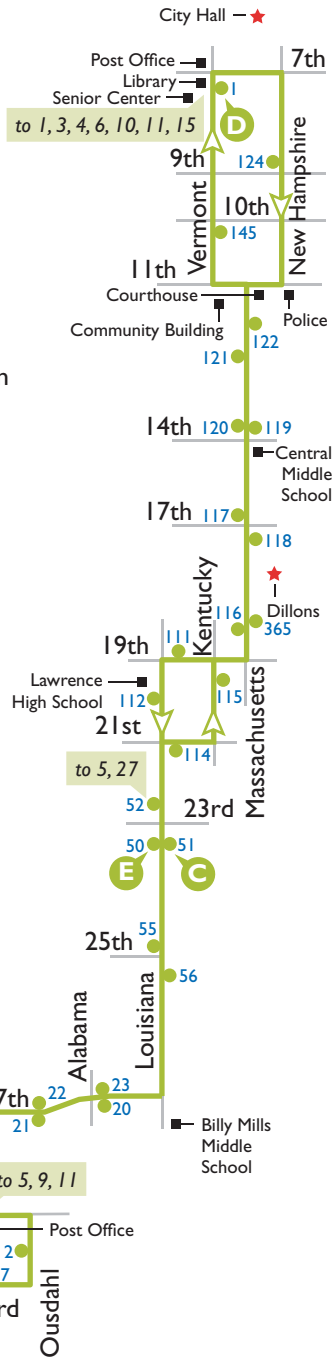

7

Downtown to South Iowa

- **A** Timing point
- Bus stop
- # Bus stop number
- ★ Bus pass sales location

NORTHBOUND

	A	B	C	D
	31st & Iowa	Holcom Rec Center	23rd & Louisiana	7th & Vermont
AM	6:02	6:10	6:18	6:30
	6:32	6:40	6:48	7:00
	7:02	7:10	7:18	7:30
	7:32	7:40	7:48	8:00
	8:02	8:10	8:18	8:30
	8:32	8:40	8:48	9:00
	9:02	9:10	9:18	9:30
	9:32	9:40	9:48	10:00
	10:02	10:10	10:18	10:30
	10:32	10:40	10:48	11:00
PM	11:02	11:10	11:18	11:30
	11:32	11:40	11:48	12:00
	12:02	12:10	12:18	12:30
	12:32	12:40	12:48	1:00
	1:02	1:10	1:18	1:30
	1:32	1:40	1:48	2:00
	2:02	2:10	2:18	2:30
	2:32	2:40	2:48	3:00
	3:02	3:10	3:18	3:30
	3:32	3:40	3:48	4:00
	4:02	4:10	4:18	4:30
	4:32	4:40	4:48	5:00
	5:02	5:10	5:18	5:30
	5:32	5:40	5:48	6:00
	6:02	6:10	6:18	6:30
	6:32	6:40	6:48	7:00
	7:02	7:10	7:18	7:30
	7:32	7:40	7:48	8:00

SOUTHBOUND

	D	E	F	A
	7th & Vermont	23rd & Louisiana	Holcom Rec Center	31st & Iowa
AM	6:03	6:14	6:22	6:29
	6:33	6:44	6:52	6:59
	7:03	7:14	7:22	7:29
	7:33	7:44	7:52	7:59
	8:03	8:14	8:22	8:29
	8:33	8:44	8:52	8:59
	9:03	9:14	9:22	9:29
	9:33	9:44	9:52	9:59
	10:03	10:14	10:22	10:29
	10:33	10:44	10:52	10:59
PM	11:03	11:14	11:22	11:29
	11:33	11:44	11:52	11:59
	12:03	12:14	12:22	12:29
	12:33	12:44	12:52	12:59
	1:03	1:14	1:22	1:29
	1:33	1:44	1:52	1:59
	2:03	2:14	2:22	2:29
	2:33	2:44	2:52	2:59
	3:03	3:14	3:22	3:29
	3:33	3:44	3:52	3:59
	4:03	4:14	4:22	4:29
	4:33	4:44	4:52	4:59
	5:03	5:14	5:22	5:29
	5:33	5:44	5:52	5:59
	6:03	6:14	6:22	6:29
	6:33	6:44	6:52	6:59
	7:03	7:14	7:22	7:29
	7:33	7:44	7:52	7:59

This route operates Monday–Saturday, except holidays: New Year’s Day, Memorial Day, Independence Day, Labor Day, Thanksgiving Day, and Christmas Day.