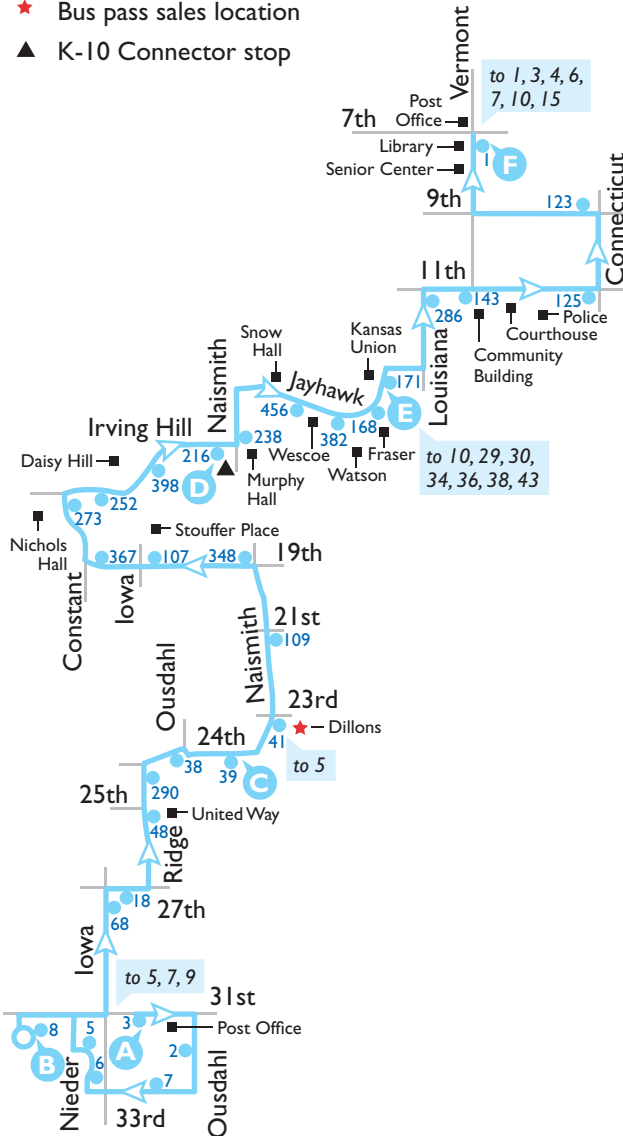

South Iowa to KU to Downtown Northbound

- **A** Timing point
- Bus stop
- # Bus stop number
- ★ Bus pass sales location
- ▲ K-10 Connector stop

This route operates Monday–Saturday, except holidays: New Year’s Day, Memorial Day, Independence Day, Labor Day, Thanksgiving Day, and Christmas Day. It follows B Schedule on Saturdays, Class Breaks, and Summer Semester.

NORTHBOUND

A Fall & Spring Semesters Classes in Session (Mon – Fri)

	A	B	C	D	E	F
	31st & Iowa	West 31st St	24th & Naismith	Irving Hill & Naismith	Kansas Union	7th & Vermont
AM	6:03	6:13	6:22	6:31	6:41	6:52
	6:33	6:43	6:52	7:01	7:11	7:22
	7:03	7:13	7:22	7:31	7:41	7:52
	7:33	7:43	7:52	8:01	8:11	8:22
	8:03	8:13	8:22	8:31	8:41	8:52
	8:33	8:43	8:52	9:01	9:11	9:22
	9:03	9:13	9:22	9:31	9:41	9:52
	9:33	9:43	9:52	10:01	10:11	10:22
	10:03	10:13	10:22	10:31	10:41	10:52
	10:33	10:43	10:52	11:01	11:11	11:22
11:03	11:13	11:22	11:31	11:41	11:52	
11:33	11:43	11:52	12:01	12:11	12:22	
PM	12:03	12:13	12:22	12:31	12:41	12:52
	12:33	12:43	12:52	1:01	1:11	1:22
	1:03	1:13	1:22	1:31	1:41	1:52
	1:33	1:43	1:52	2:01	2:11	2:22
	2:03	2:13	2:22	2:31	2:41	2:52
	2:33	2:43	2:52	3:01	3:11	3:22
	3:03	3:13	3:22	3:31	3:41	3:52
	3:33	3:43	3:52	4:01	4:11	4:22
	4:03	4:13	4:22	4:31	4:41	4:52
	4:33	4:43	4:52	5:01	5:11	5:22
	5:03	5:13	5:22	5:31	5:41	5:52
	5:33	5:43	5:52	6:01	6:11	6:22
	6:03	6:13	6:22	6:31	6:41	6:52
	6:33	6:43	6:52	7:01	7:11	7:22
	7:03	7:13	7:22	7:31	7:41	7:52
7:33	7:43	7:52	8:01	8:11	8:22	
8:03	8:13	8:22	8:31	8:41	8:52	
9:03	9:13	9:22	9:31	9:41	9:52	
9:33	9:43	9:52	10:01	10:11	10:22	

B Saturdays, Class Breaks, Summer Semester

	A	B	C	D	E	F
	31st & Iowa	West 31st St	24th & Naismith	Irving Hill & Naismith	Kansas Union	7th & Vermont
AM	7:03	7:13	7:22	7:31	7:41	7:52
	7:33	7:43	7:52	8:01	8:11	8:22
	8:03	8:13	8:22	8:31	8:41	8:52
	8:33	8:43	8:52	9:01	9:11	9:22
	9:03	9:13	9:22	9:31	9:41	9:52
	9:33	9:43	9:52	10:01	10:11	10:22
	10:03	10:13	10:22	10:31	10:41	10:52
	10:33	10:43	10:52	11:01	11:11	11:22
	11:03	11:13	11:22	11:31	11:41	11:52
	11:33	11:43	11:52	12:01	12:11	12:22
PM	12:03	12:13	12:22	12:31	12:41	12:52
	12:33	12:43	12:52	1:01	1:11	1:22
	1:03	1:13	1:22	1:31	1:41	1:52
	1:33	1:43	1:52	2:01	2:11	2:22
	2:03	2:13	2:22	2:31	2:41	2:52
	2:33	2:43	2:52	3:01	3:11	3:22
	3:03	3:13	3:22	3:31	3:41	3:52
	3:33	3:43	3:52	4:01	4:11	4:22
	4:03	4:13	4:22	4:31	4:41	4:52
	4:33	4:43	4:52	5:01	5:11	5:22
	5:33	5:43	5:52	6:01	6:11	6:22
	6:03	6:13	6:22	6:31	6:41	6:52
	7:03	7:13	7:22	7:31	7:41	7:52