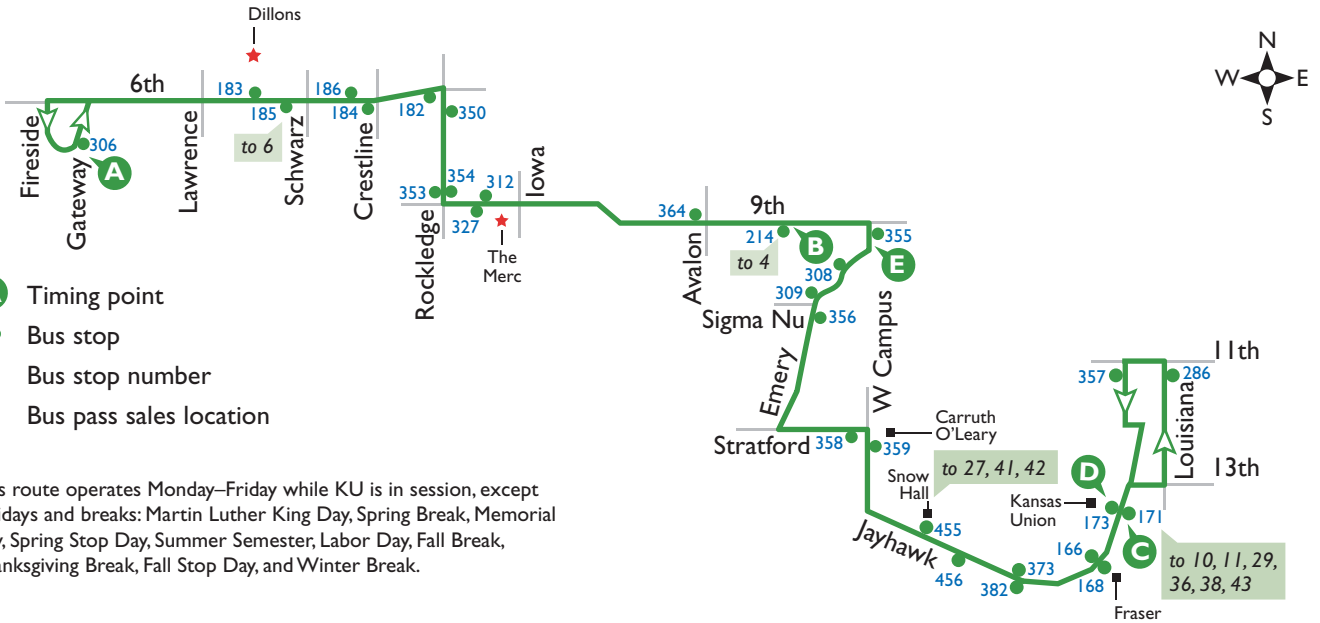

36

6th via Emery to KU

- **A** Timing point
- Bus stop
- # Bus stop number
- ★ Bus pass sales location

This route operates Monday–Friday while KU is in session, except holidays and breaks: Martin Luther King Day, Spring Break, Memorial Day, Spring Stop Day, Summer Semester, Labor Day, Fall Break, Thanksgiving Break, Fall Stop Day, and Winter Break.

EASTBOUND

AM TIMES			PM TIMES		
A	B	C	A	B	C
Gateway Court	9th & Emery	Kansas Union	Gateway Court	9th & Emery	Kansas Union
7:05	7:10	7:19	12:05	12:10	12:19
7:25	7:30	7:39	12:25	12:30	12:39
7:45	7:50	7:59	12:45	12:50	12:59
8:05	8:10	8:19	1:05	1:10	1:19
8:25	8:30	8:39	1:25	1:30	1:39
8:45	8:50	8:59	1:45	1:50	1:59
9:05	9:10	9:19	2:05	2:10	2:19
9:25	9:30	9:39	2:25	2:30	2:39
9:45	9:50	9:59	2:45	2:50	2:59
10:05	10:10	10:19	3:05	3:10	3:19
10:25	10:30	10:39	3:25	3:30	3:39
10:45	10:50	10:59	3:45	3:50	3:59
11:05	11:10	11:19	4:05	4:10	4:19
11:25	11:30	11:39	4:25	4:30	4:39
11:45	11:50	11:59	4:45	4:50	4:59
			5:05	5:10	5:19
			5:25	5:30	5:39
			5:45	5:50	5:59
			6:25	6:30	6:39
			7:05	7:10	7:19
			7:45	7:50	7:59
			8:25	8:30	8:39
			9:05	9:10	9:19
			9:45	9:50	9:59

WESTBOUND

AM TIMES			PM TIMES		
D	E	A	D	E	A
Kansas Union	Emery & 9th	Gateway Court	Kansas Union	Emery & 9th	Gateway Court
7:25	7:31	7:40	12:05	12:11	12:20
7:45	7:51	8:00	12:25	12:31	12:40
8:05	8:11	8:20	12:45	12:51	1:00
8:25	8:31	8:40	1:05	1:11	1:20
8:45	8:51	9:00	1:25	1:31	1:40
9:05	9:11	9:20	1:45	1:51	2:00
9:25	9:31	9:40	2:05	2:11	2:20
9:45	9:51	10:00	2:25	2:31	2:40
10:05	10:11	10:20	2:45	2:51	3:00
10:25	10:31	10:40	3:05	3:11	3:20
10:45	10:51	11:00	3:25	3:31	3:40
11:05	11:11	11:20	3:45	3:51	4:00
11:25	11:31	11:40	4:05	4:11	4:20
11:45	11:51		4:25	4:31	4:40
			4:45	4:51	5:00
			5:05	5:11	5:20
			5:25	5:31	5:40
			5:45	5:51	6:00
			6:05	6:11	6:20
			6:45	6:51	7:00
			7:25	7:31	7:40
			8:05	8:11	8:20
			8:45	8:51	9:00
			9:25	9:31	9:40
			10:05	10:11	10:20