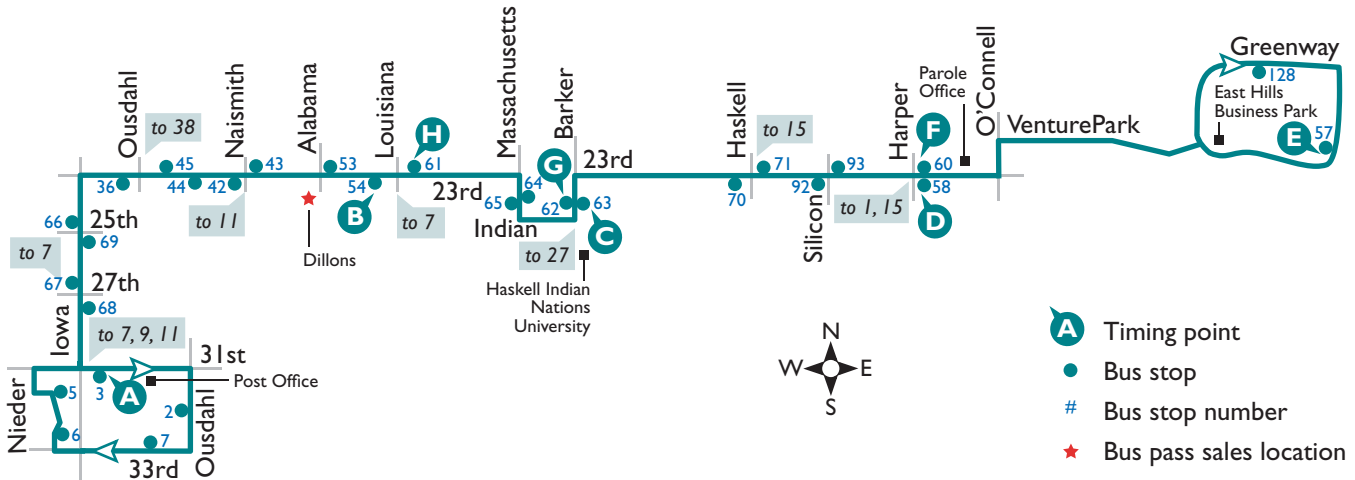

5

South Iowa to East Hills Business Park

- **A** Timing point
- Bus stop
- # Bus stop number
- ★ Bus pass sales location

EASTBOUND

	A	B	C	D	E
	31st & Iowa	23rd & Louisiana	Haskell University	23rd & Harper	East Hills
AM	6:00	6:12	6:15	6:19	6:28
	6:30	6:42	6:45	6:49	6:58
	7:00	7:12	7:15	7:19	7:28
	7:30	7:42	7:45	7:49	7:58
	8:00	8:12	8:15	8:19	8:28
	8:30	8:42	8:45	8:49	8:58
	9:00	9:12	9:15	9:19	9:28
	9:30	9:42	9:45	9:49	9:58
PM	10:00	10:12	10:15	10:19	10:28
	10:30	10:42	10:45	10:49	10:58
	11:00	11:12	11:15	11:19	11:28
	11:30	11:42	11:45	11:49	11:58
	12:00	12:12	12:15	12:19	12:28
	12:30	12:42	12:45	12:49	12:58
	1:00	1:12	1:15	1:19	1:28
	1:30	1:42	1:45	1:49	1:58
	2:00	2:12	2:15	2:19	2:28
	2:30	2:42	2:45	2:49	2:58
	3:00	3:12	3:15	3:19	3:28
	3:30	3:42	3:45	3:49	3:58
4:00	4:12	4:15	4:19	4:28	
4:30	4:42	4:45	4:49	4:58	
5:00	5:12	5:15	5:19	5:28	
5:30	5:42	5:45	5:49	5:58	
6:00	6:12	6:15	6:19	6:28	
6:30	6:42	6:45	6:49	6:58	
7:00	7:12	7:15	7:19	7:28	
7:30	7:42	7:45	7:49	7:58	

WESTBOUND

	E	F	G	H	A
	East Hills	23rd & Harper	Haskell University	23rd & Louisiana	31st & Iowa
AM	6:04	6:12	6:18	6:21	6:30
	6:34	6:42	6:48	6:51	7:00
	7:04	7:12	7:18	7:21	7:30
	7:34	7:42	7:48	7:51	8:00
	8:04	8:12	8:18	8:21	8:30
	8:34	8:42	8:48	8:51	9:00
	9:04	9:12	9:18	9:21	9:30
	9:34	9:42	9:48	9:51	10:00
	10:04	10:12	10:18	10:21	10:30
	10:34	10:42	10:48	10:51	11:00
	11:04	11:12	11:18	11:21	11:30
	11:34	11:42	11:48	11:51	12:00
PM	12:04	12:12	12:18	12:21	12:30
	12:34	12:42	12:48	12:51	1:00
	1:04	1:12	1:18	1:21	1:30
	1:34	1:42	1:48	1:51	2:00
	2:04	2:12	2:18	2:21	2:30
	2:34	2:42	2:48	2:51	3:00
	3:04	3:12	3:18	3:21	3:30
	3:34	3:42	3:48	3:51	4:00
	4:04	4:12	4:18	4:21	4:30
	4:34	4:42	4:48	4:51	5:00
	5:04	5:12	5:18	5:21	5:30
	5:34	5:42	5:48	5:51	6:00
6:04	6:12	6:18	6:21	6:30	
6:34	6:42	6:48	6:51	7:00	
7:04	7:12	7:18	7:21	7:30	
7:34	7:42	7:48	7:51	8:00	

This route operates Monday–Saturday, except holidays: New Year’s Day, Memorial Day, Independence Day, Labor Day, Thanksgiving Day, and Christmas Day.