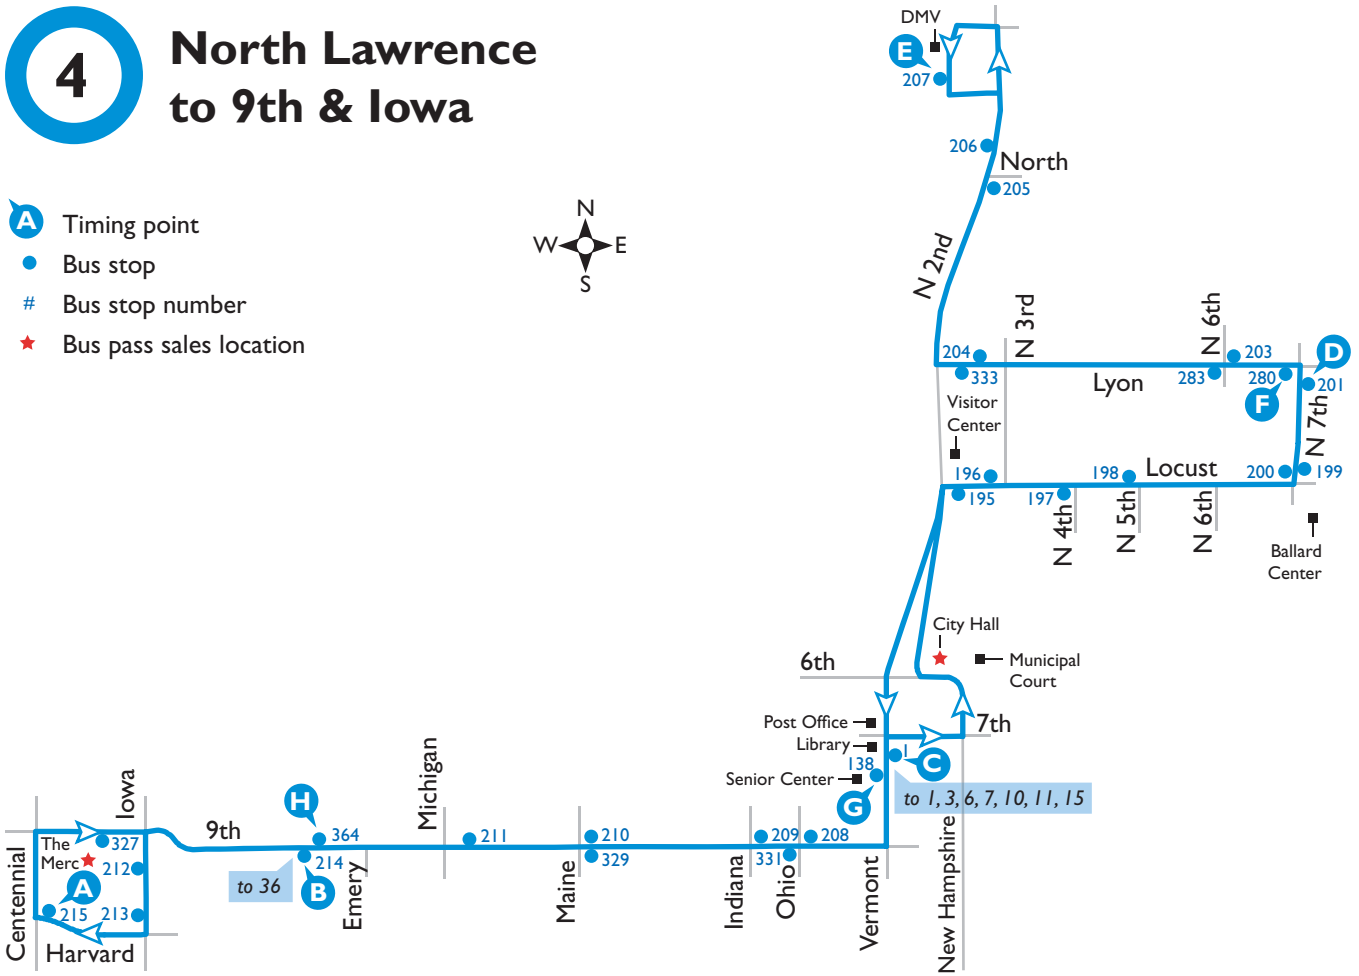

4

North Lawrence to 9th & Iowa

- **A** Timing point
- Bus stop
- # Bus stop number
- ★ Bus pass sales location

NORTHBOUND

SOUTHBOUND

	A	B	C	D	E
	Harvard & Centennial	9th & Emery	7th & Vermont	7th & Lyon	DMV
AM	6:13	6:18	6:31	6:41	6:46
	7:13	7:18	7:31	7:41	7:46
	8:13	8:18	8:31	8:41	8:46
	9:13	9:18	9:31	9:41	9:46
	10:13	10:18	10:31	10:41	10:46
	11:13	11:18	11:31	11:41	11:46
PM	12:13	12:18	12:31	12:41	12:46
	1:13	1:18	1:31	1:41	1:46
	2:13	2:18	2:31	2:41	2:46
	3:13	3:18	3:31	3:41	3:46
	4:13	4:18	4:31	4:41	4:46
	5:13	5:18	5:31	5:41	5:46
	6:13	6:18	6:31	6:41	6:46
	7:13	7:18	7:31	7:41	7:46

	E	F	G	H	A
	DMV	7th & Lyon	7th & Vermont	9th & Emery	Harvard & Centennial
AM	6:49	6:54	6:03	6:09	6:13
	7:49	7:54	8:03	8:09	8:13
	8:49	8:54	9:03	9:09	9:13
	9:49	9:54	10:03	10:09	10:13
	10:49	10:54	11:03	11:09	11:13
	11:49	11:54	12:03	12:09	12:13
PM	12:49	12:54	1:03	1:09	1:13
	1:49	1:54	2:03	2:09	2:13
	2:49	2:54	3:03	3:09	3:13
	3:49	3:54	4:03	4:09	4:13
	4:49	4:54	5:03	5:09	5:13
	5:49	5:54	6:03	6:09	6:13
	6:49	6:54	7:03	7:09	7:13
	7:49	7:54	8:00		

This route operates Monday–Saturday, except holidays: New Year’s Day, Memorial Day, Independence Day, Labor Day, Thanksgiving Day, and Christmas Day.