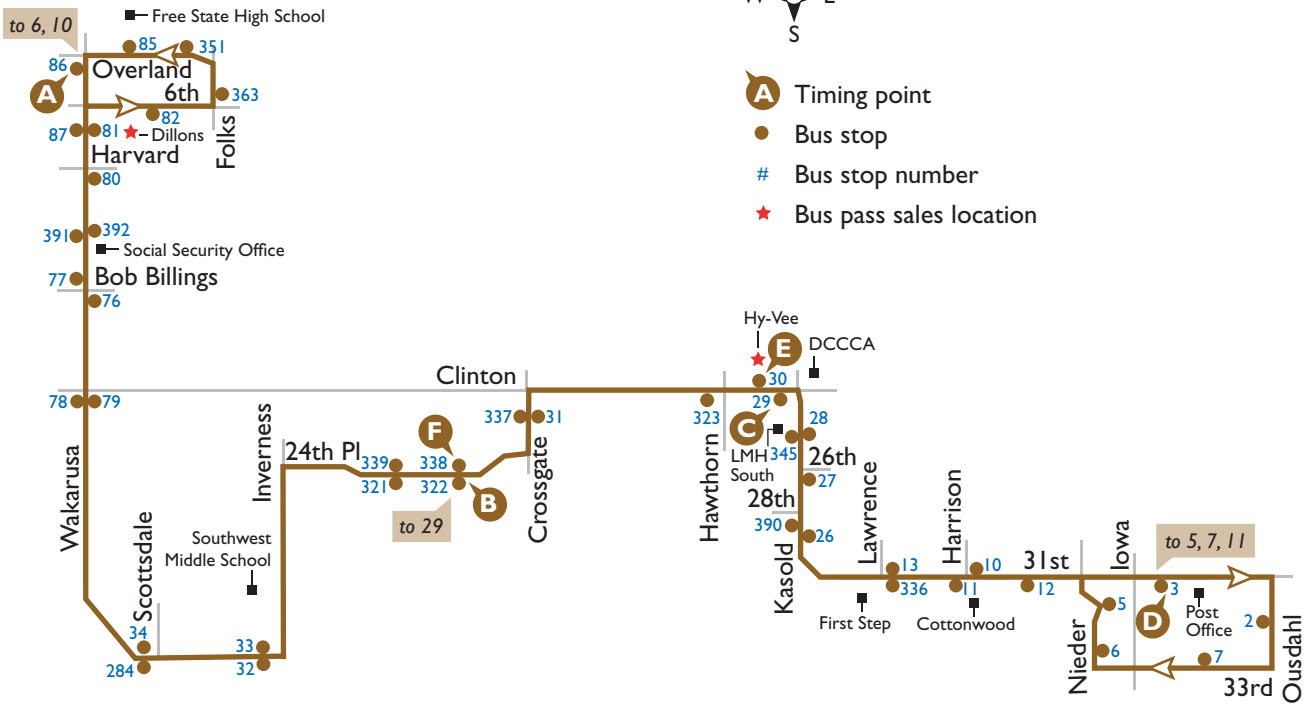

9

South Iowa to 6th & Wakarusa

EASTBOUND

WESTBOUND

	A	B	C	D
	6th & Wakarusa	24th & Crossgate	Clinton & Kasold	31st & Iowa
AM	6:02	6:16	6:21	6:29
	7:02	7:16	7:21	7:29
	8:02	8:16	8:21	8:29
	9:02	9:16	9:21	9:29
	10:02	10:16	10:21	10:29
	11:02	11:16	11:21	11:29
PM	12:02	12:16	12:21	12:29
	1:02	1:16	1:21	1:29
	2:02	2:16	2:21	2:29
	3:02	3:16	3:21	3:29
	4:02	4:16	4:21	4:29
	5:02	5:16	5:21	5:29
	6:02	6:16	6:21	6:29
	7:02	7:16	7:21	7:29

	D	E	F	A
	31st & Iowa	Clinton & Kasold	24th & Crossgate	6th & Wakarusa
AM	6:34	6:41	6:46	6:57
	7:34	7:41	7:46	7:57
	8:34	8:41	8:46	8:57
	9:34	9:41	9:46	9:57
	10:34	10:41	10:46	10:57
	11:34	11:41	11:46	11:57
PM	12:34	12:41	12:46	12:57
	1:34	1:41	1:46	1:57
	2:34	2:41	2:46	2:57
	3:34	3:41	3:46	3:57
	4:34	4:41	4:46	4:57
	5:34	5:41	5:46	5:57
	6:34	6:41	6:46	6:57
	7:34	7:41	7:46	7:57

This route operates Monday–Saturday, except holidays: New Year’s Day, Memorial Day, Independence Day, Labor Day, Thanksgiving Day, and Christmas Day.