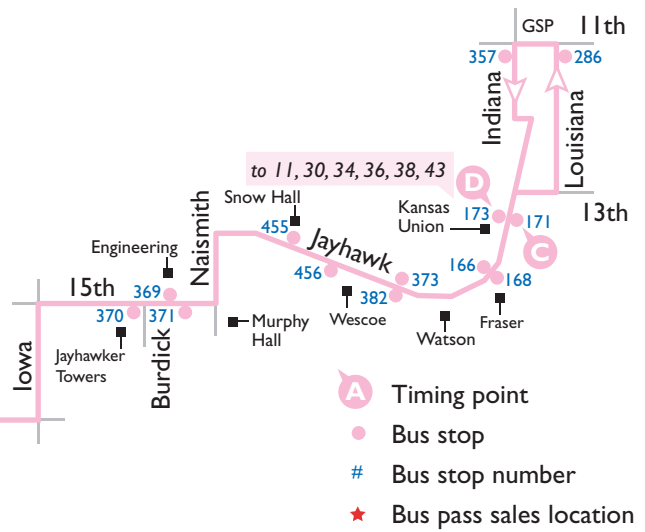

29

27th & Wakarusa to KU

- **A** Timing point
- Bus stop
- # Bus stop number
- ★ Bus pass sales location

A Fall & Spring Semesters Classes in Session (Mon – Fri)

	EASTBOUND			WESTBOUND		
	A	B	C	D	E	A
	24th & Crossgate	Clinton & Lawrence	Kansas Union	Kansas Union	Clinton & Kasold	24th & Crossgate
AM	7:00	7:05	7:20	7:25	7:39	7:52
	7:20	7:25	7:40	7:45	7:59	8:12
	7:40	7:45	8:00	8:05	8:19	8:32
	8:00	8:05	8:20	8:25	8:39	8:52
	8:20	8:25	8:40	8:45	8:59	9:12
	8:40	8:45	9:00	9:05	9:19	9:32
	9:00	9:05	9:20	9:25	9:39	9:52
	9:20	9:25	9:40	9:45	9:59	10:12
	9:40	9:45	10:00	10:05	10:19	10:32
	10:00	10:05	10:20	10:25	10:39	10:52
	10:20	10:25	10:40	10:45	10:59	11:12
	10:40	10:45	11:00	11:05	11:19	11:32
	11:00	11:05	11:20	11:25	11:39	11:52
	11:20	11:25	11:40	11:45	11:59	12:12
	11:40	11:45	12:00	12:05	12:19	12:32
PM	12:00	12:05	12:20	12:25	12:39	12:52
	12:20	12:25	12:40	12:45	12:59	1:12
	12:40	12:45	1:00	1:05	1:19	1:32
	1:00	1:05	1:20	1:25	1:39	1:52
	1:20	1:25	1:40	1:45	1:59	2:12
	1:40	1:45	2:00	2:05	2:19	2:32
	2:00	2:05	2:20	2:25	2:39	2:52
	2:20	2:25	2:40	2:45	2:59	3:12
	2:40	2:45	3:00	3:05	3:19	3:32
	3:00	3:05	3:20	3:25	3:39	3:52
	3:20	3:25	3:40	3:45	3:59	4:12
	3:40	3:45	4:00	4:05	4:19	4:32
	4:00	4:05	4:20	4:25	4:39	4:52
	4:20	4:25	4:40	4:45	4:59	5:12
	4:40	4:45	5:00	5:05	5:19	5:32
	5:00	5:05	5:20	5:25	5:39	5:52
	5:20	5:25	5:40	5:45	5:59	6:12
	5:40	5:45	6:00	6:05	6:19	6:32
	6:40	6:45	7:00	7:05	7:19	7:32
	7:40	7:45	8:00	8:05	8:19	8:32
	8:40	8:45	9:00	9:05	9:19	9:32
	9:40	9:45	10:00	10:05	10:19	10:32

B Class Breaks and Summer Semester (Mon – Fri)

	EASTBOUND			WESTBOUND		
	A	B	C	D	E	A
	24th & Crossgate	Clinton & Lawrence	Kansas Union	Kansas Union	Clinton & Kasold	24th & Crossgate
AM	7:20	7:25	7:33	7:39	7:49	7:56
	8:00	8:05	8:13	8:19	8:29	8:36
	8:40	8:45	8:53	8:59	9:09	9:16
	9:20	9:25	9:33	9:39	9:49	9:56
	10:00	10:05	10:13	10:19	10:29	10:36
	10:40	10:45	10:53	10:59	11:09	11:16
	11:20	11:25	11:33	11:39	11:49	11:56
PM	12:00	12:05	12:13	12:19	12:29	12:36
	12:40	12:45	12:53	12:59	1:09	1:16
	1:20	1:25	1:33	1:39	1:49	1:56
	2:00	2:05	2:13	2:19	2:29	2:36
	2:40	2:45	2:53	2:59	3:09	3:16
	3:20	3:25	3:33	3:39	3:49	3:56
	4:00	4:05	4:13	4:19	4:29	4:36
	4:40	4:45	4:53	4:59	5:09	5:16
	5:40	5:45	5:53	6:05	6:15	6:22

This route operates Monday–Friday, except holidays: New Year’s Day, Memorial Day, Independence Day, Labor Day, Thanksgiving Day, and Christmas Day. It follows B Schedule during Class Breaks and Summer Semester.