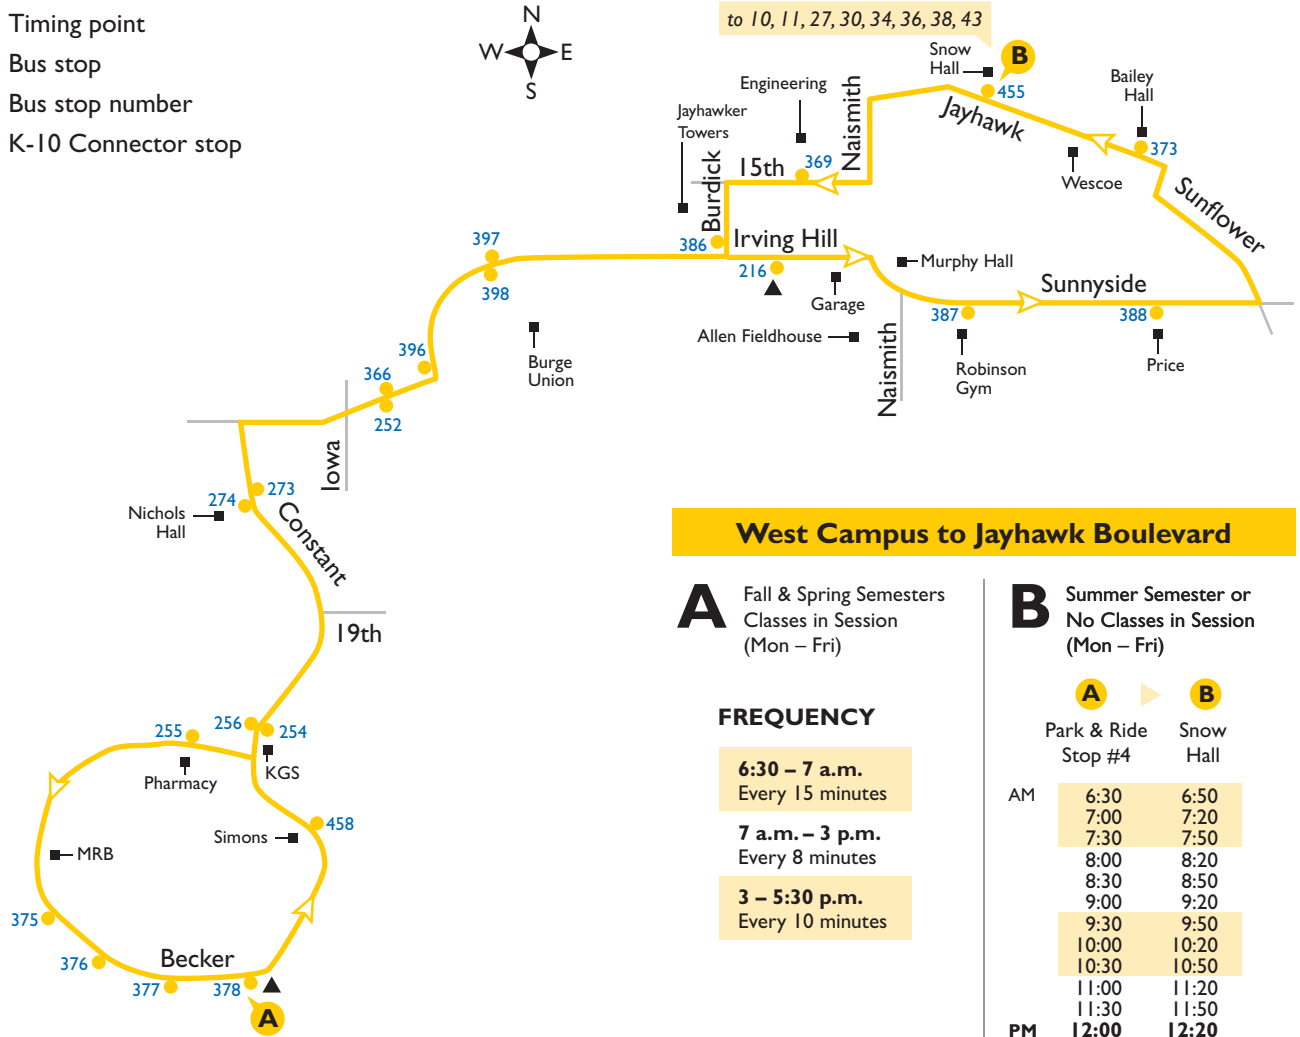

41

Campus Circulator (Yellow)

- **A** Timing point
- Bus stop
- # Bus stop number
- ▲ K-10 Connector stop

West Campus to Jayhawk Boulevard

A Fall & Spring Semesters
Classes in Session
(Mon – Fri)

B Summer Semester or
No Classes in Session
(Mon – Fri)

FREQUENCY

6:30 – 7 a.m.
Every 15 minutes

7 a.m. – 3 p.m.
Every 8 minutes

3 – 5:30 p.m.
Every 10 minutes

A ▶ **B**

Park & Ride Stop #4   Snow Hall

	A	B
AM	6:30	6:50
	7:00	7:20
	7:30	7:50
	8:00	8:20
	8:30	8:50
	9:00	9:20
	9:30	9:50
	10:00	10:20
	10:30	10:50
	11:00	11:20
PM	11:30	11:50
	12:00	12:20
	12:30	12:50
	1:00	1:20
	1:30	1:50
	2:00	2:20
	2:30	2:50
	3:00	3:20
	3:30	3:50
	4:00	4:20
4:30	4:50	
5:00	5:20	
5:30	5:50	
6:00	6:20	
6:30		

NOTE: For evening service on A Schedule, refer to Route 44.

This route operates Monday–Friday, except holidays: New Year’s Day, Memorial Day, Independence Day, Labor Day, Thanksgiving Day, and Christmas Day. It follows B Schedule during Class Breaks and Summer Semester.