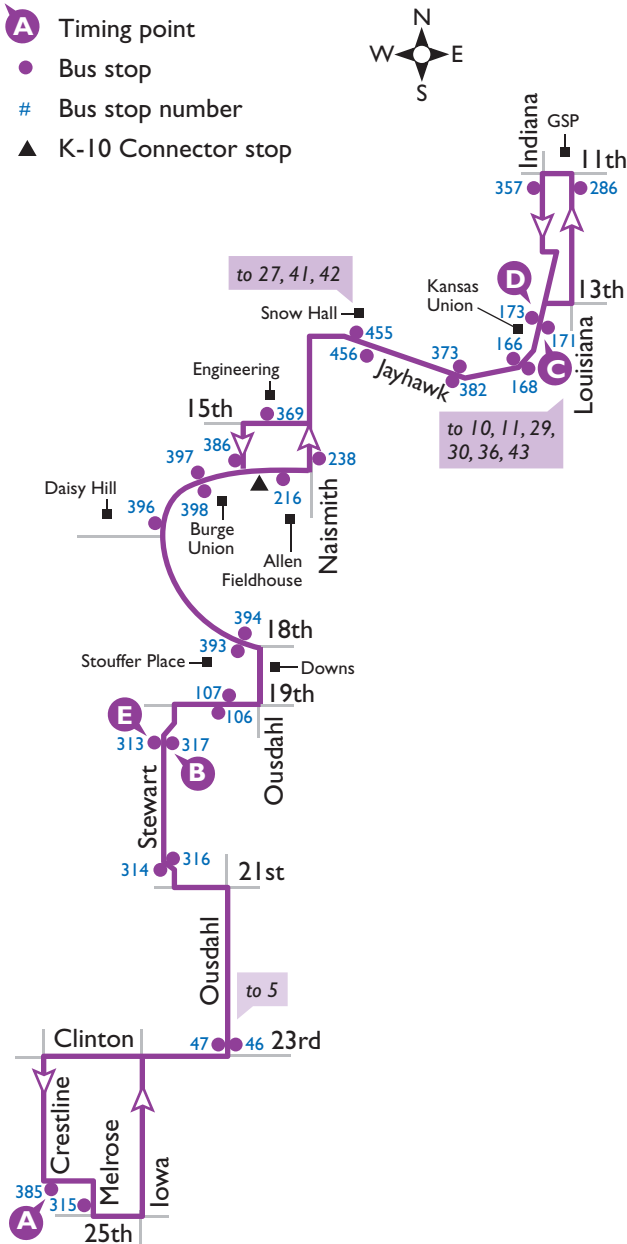

38

25th & Melrose to KU

- **A** Timing point
- **●** Bus stop
- **#** Bus stop number
- **▲** K-10 Connector stop

This route operates Monday–Friday while KU is in session, except holidays and breaks: Martin Luther King Day, Spring Break, Memorial Day, Spring Stop Day, Summer Semester, Labor Day, Fall Break, Thanksgiving Break, Fall Stop Day, and Winter Break.

NORTHBOUND

	A	B	C
	25th & Melrose	Stewart Avenue	Kansas Union
AM	7:15	7:24	7:37
	7:35	7:44	7:57
	8:05	8:14	8:27
	8:25	8:34	8:47
	8:55	9:04	9:17
	9:15	9:24	9:37
	9:45	9:54	10:07
	10:05	10:14	10:27
	10:35	10:44	10:57
	10:55	11:04	11:17
PM	11:25	11:34	11:47
	11:45	11:54	12:07
	12:15	12:24	12:37
	12:35	12:44	12:57
	1:05	1:14	1:27
	1:25	1:34	1:47
	1:55	2:04	2:17
	2:15	2:24	2:37
	2:45	2:54	3:07
	3:05	3:14	3:27
3:35	3:44	3:57	
3:55	4:04	4:17	
4:25	4:34	4:47	
4:45	4:54	5:07	
5:15	5:24	5:37	
6:05	6:17	6:27	
6:55	7:07	7:17	
7:55	7:57	8:07	
8:35	8:47	8:57	
9:25	9:47	9:57	

SOUTHBOUND

	D	E	A
	Kansas Union	Stewart Avenue	25th & Melrose
AM	7:46	7:55	8:03
	8:06	8:15	8:23
	8:36	8:45	8:53
	8:56	9:05	9:13
	9:26	9:35	9:43
	9:46	9:55	10:03
	10:16	10:25	10:33
	10:36	10:45	10:53
	11:06	11:15	11:23
	11:26	11:35	11:43
PM	11:56	12:05	12:13
	12:16	12:25	12:33
	12:46	12:55	1:03
	1:06	1:15	1:23
	1:36	1:45	1:53
	1:56	2:05	2:13
	2:26	2:35	2:43
	2:46	2:55	3:03
	3:16	3:25	3:33
	3:36	3:45	3:53
4:06	4:15	4:23	
4:26	4:35	4:43	
4:56	5:05	5:13	
5:16	5:25	5:33	
5:46	5:55	6:03	
6:36	6:45	6:53	
7:26	7:35	7:43	
8:16	8:25	8:33	
9:06	9:15	9:23	
10:06	10:15	10:23