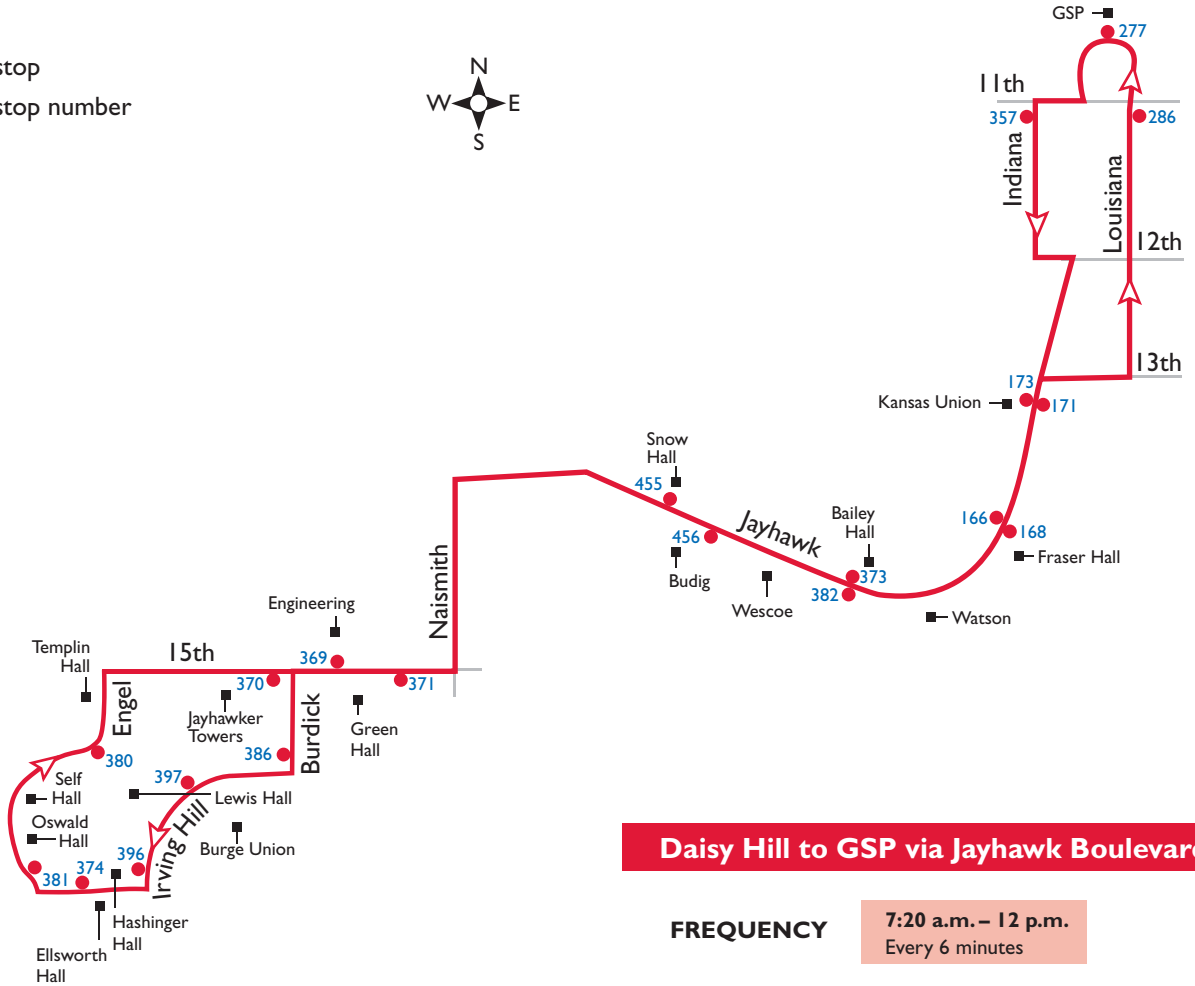

### Daisy Hill to GSP via Jayhawk Boulevard

FREQUENCY	7:20 a.m. – 12 p.m. Every 6 minutes
	12 – 1:30 p.m. Every 7 minutes
	1:30 – 5:30 p.m. Every 9 minutes

NOTE: For evening service, refer to Route 44.

For alternative service from Daisy Hill, see Route 11. Board at bus shelter on Irving Hill Road near Hashinger Hall. Bus stops at stop sign on westbound trip, except 1:00–5:30 p.m., Mon–Fri on A Schedule.