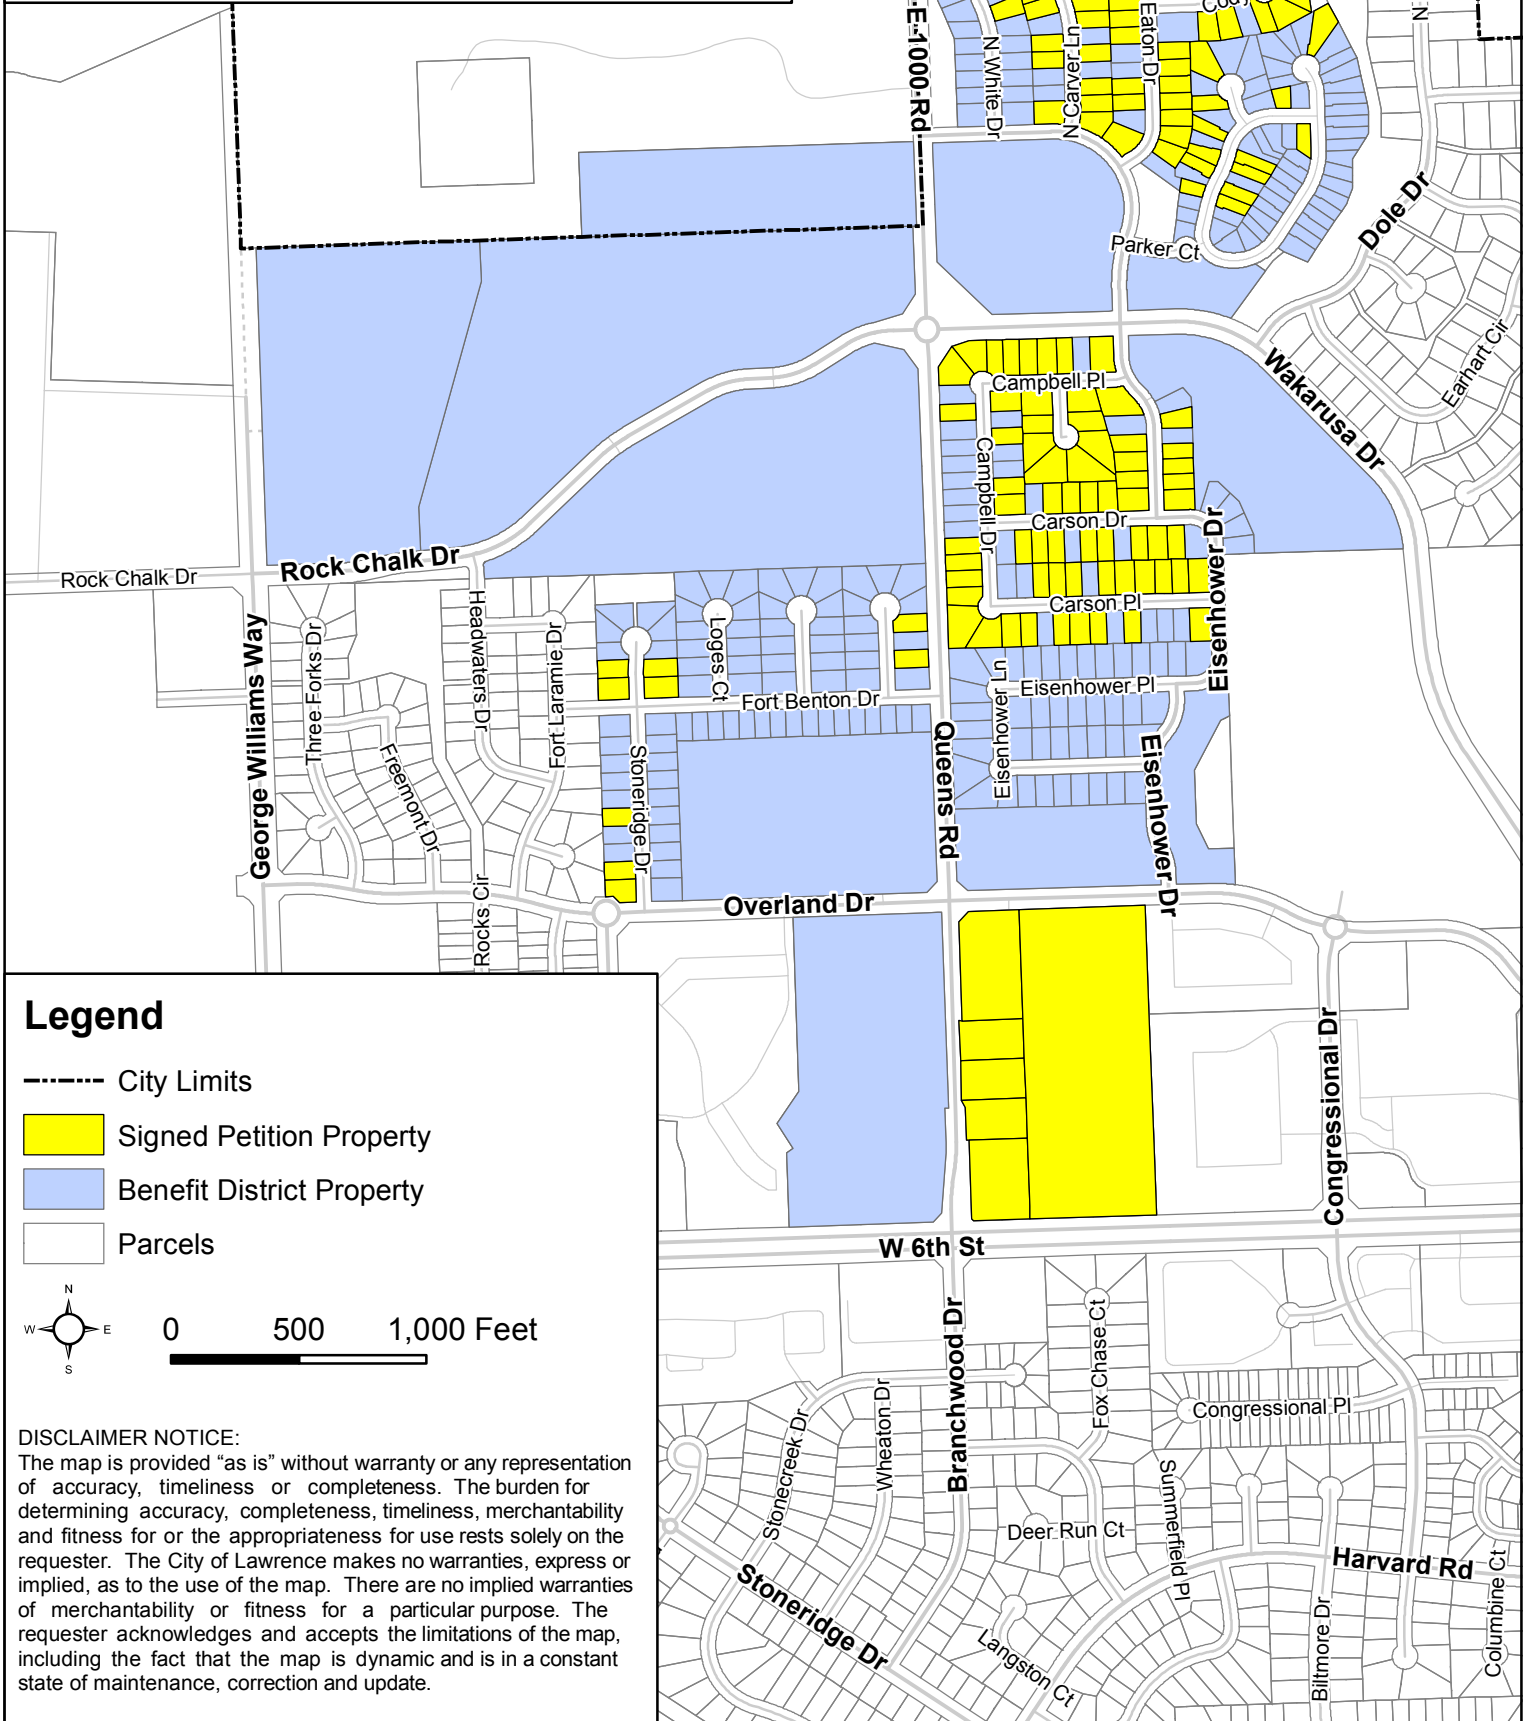

Protest Petition - Queens Road Benefit District

Benefit District	Number of protest properties	Square footage of protest properties	Total square footage of benefit district properties	Percentage of protesting properties
Queens Road	142 of 396	2,206,124 SF	10,627,408 SF	21%

Protest Petition - Queens Road and 6th Street Signal Benefit District

Benefit District	Number of protest properties	Square footage of protest properties	Total square footage of benefit district properties	Percentage of protesting properties
Queens & 6th Signal	157 of 511	2,349,518 SF	12,229,874 SF	19%