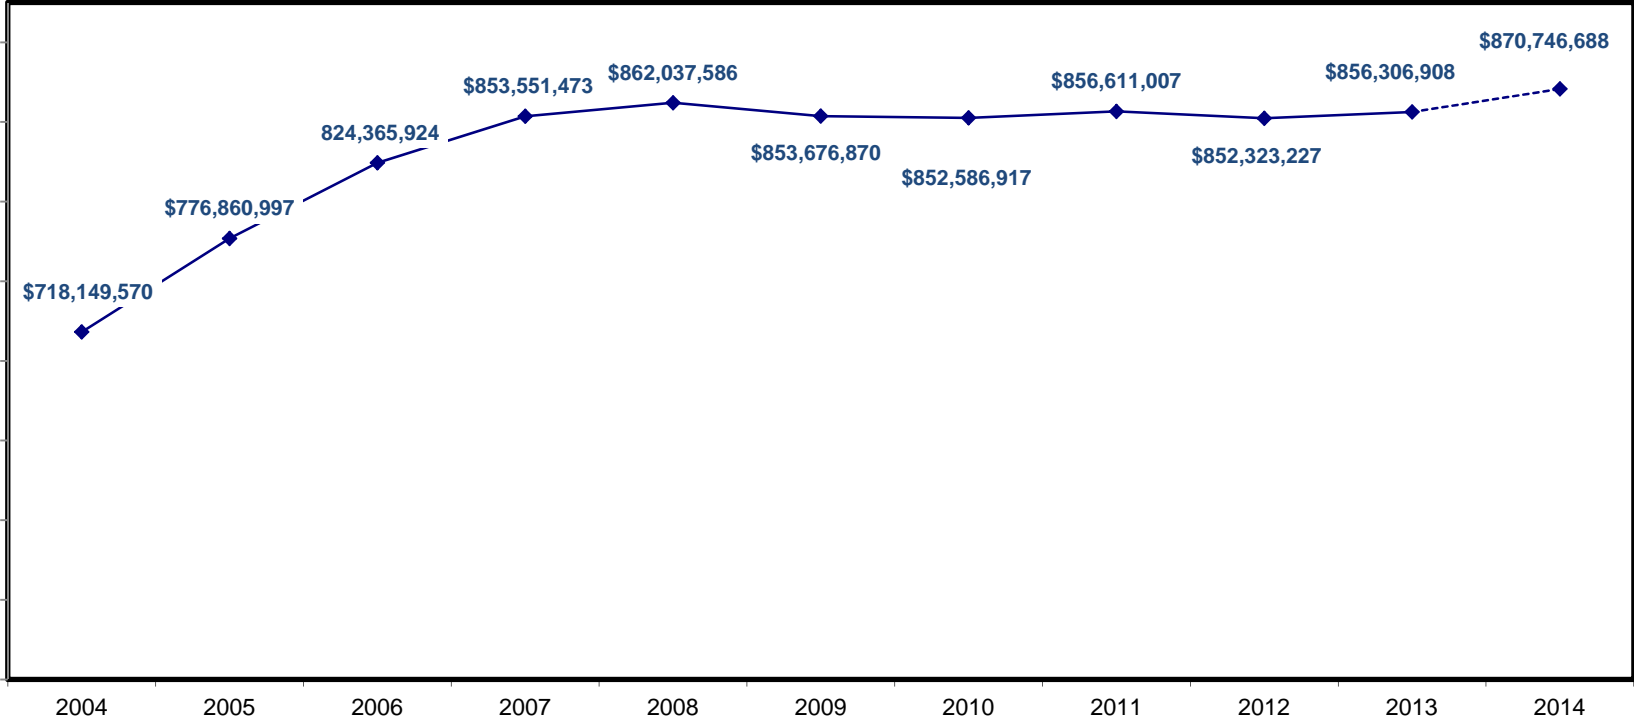

**City of Lawrence
Assessed Valuation
2004-2014**

2014 Assessed Valuation estimate provided by Douglas County 4/10/14 and remains subject to change. This value will be used to build the 2015 budget.