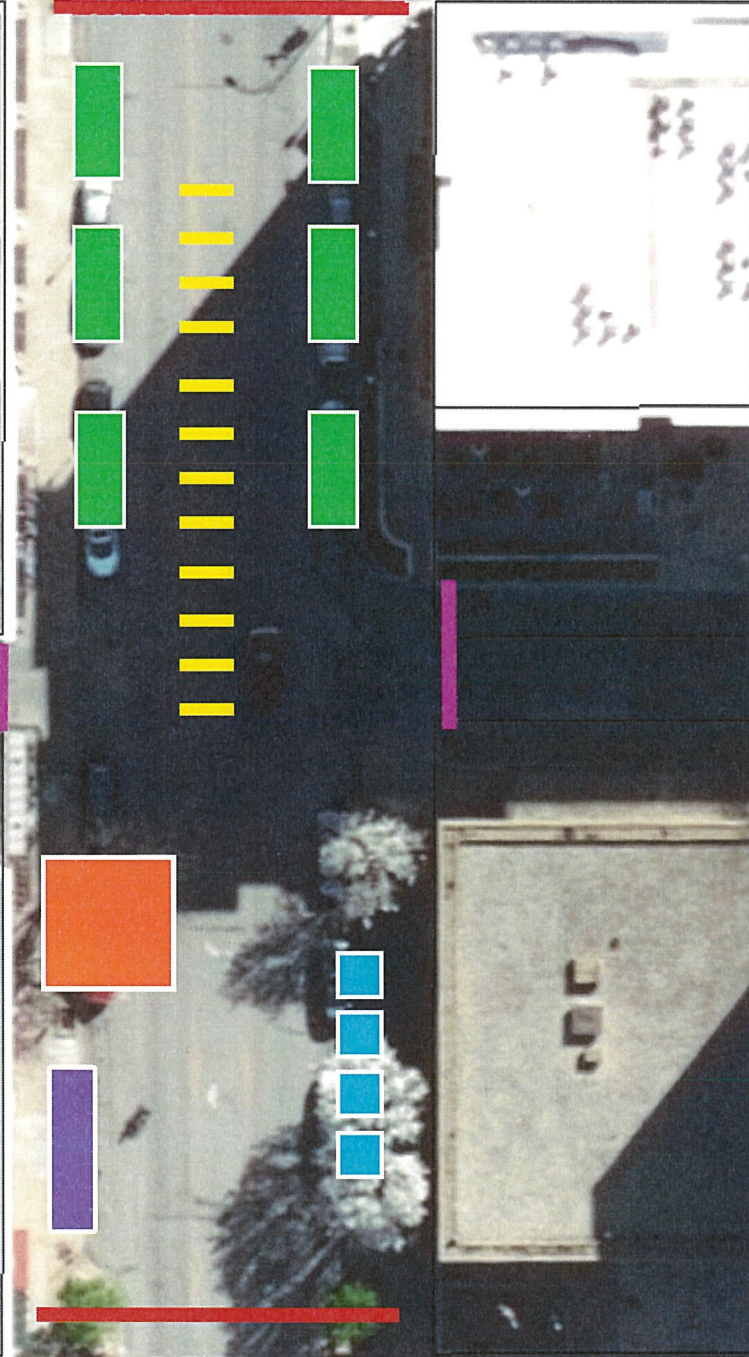

NEW HAMPSHIRE STREET

No Right Turn

No Left Turn

MASSACHUSETTS STREET

■ PICNIC TABLES

■ FOOD TRUCKS

■ PORTA JOHNS

■ 8' X 8' STAGE

■ BAR

■ 8' X 8' STAGE