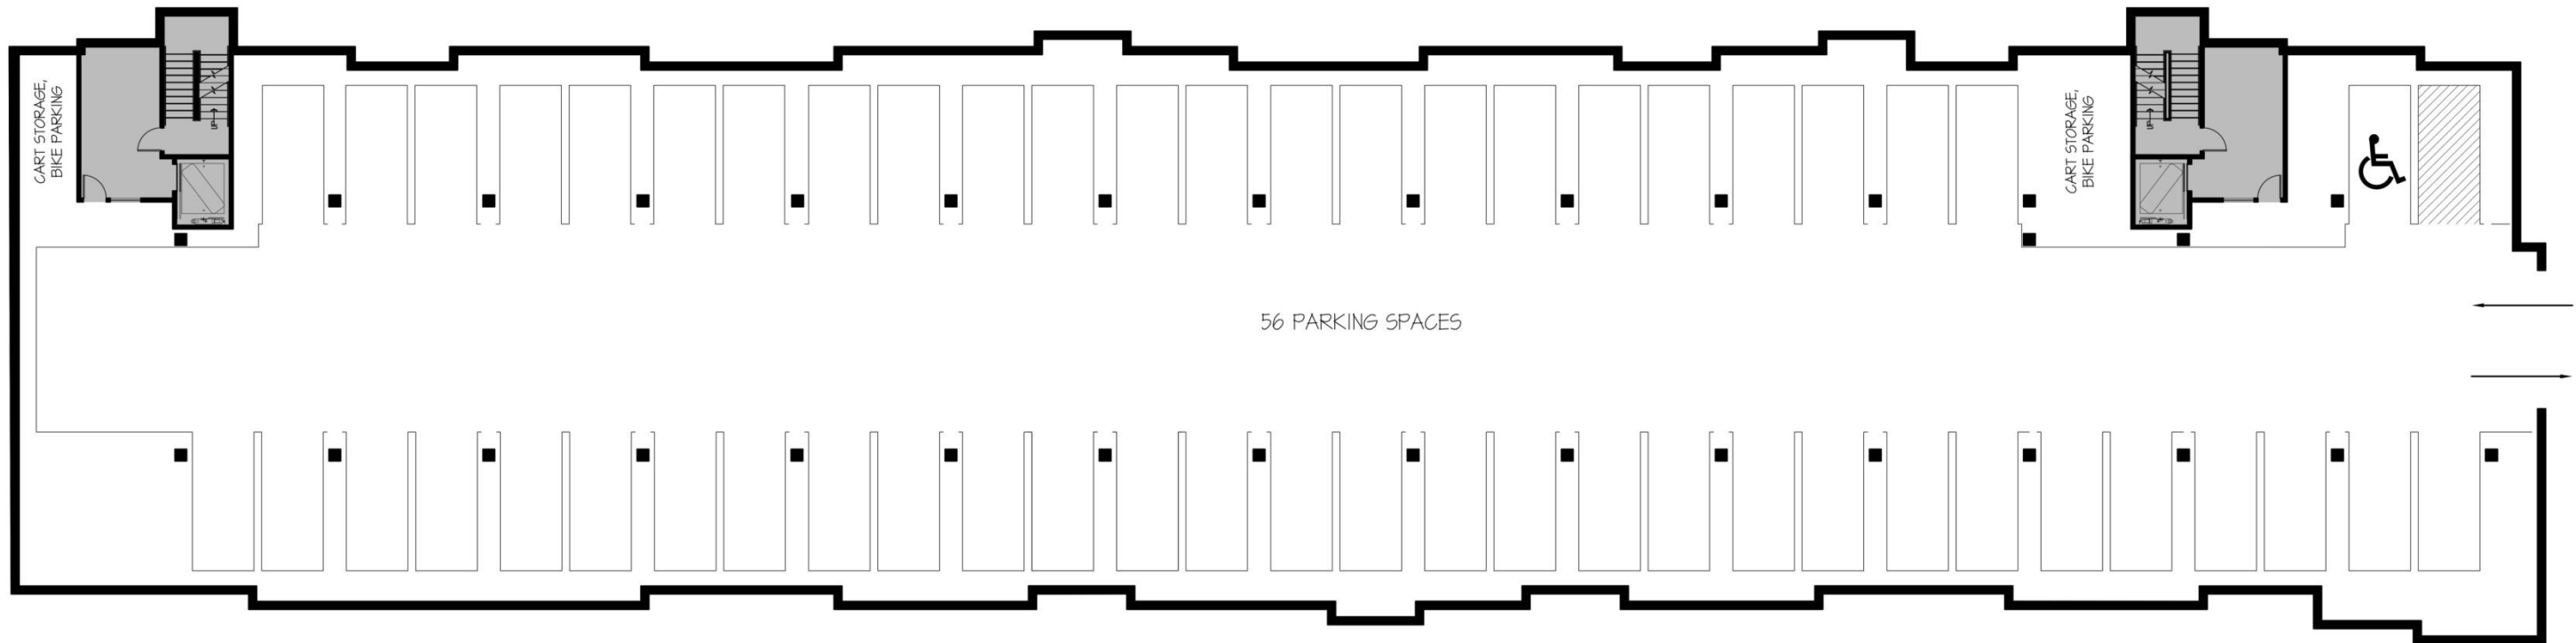

# North Lawrence Riverfront Development

New Building III & IV

**paulwerner**  
ARCHITECTS

56 PARKING SPACES

basement | parking garage

new basement | parking garage

ground floor | retail + parking garage

new ground floor | retail + parking garage