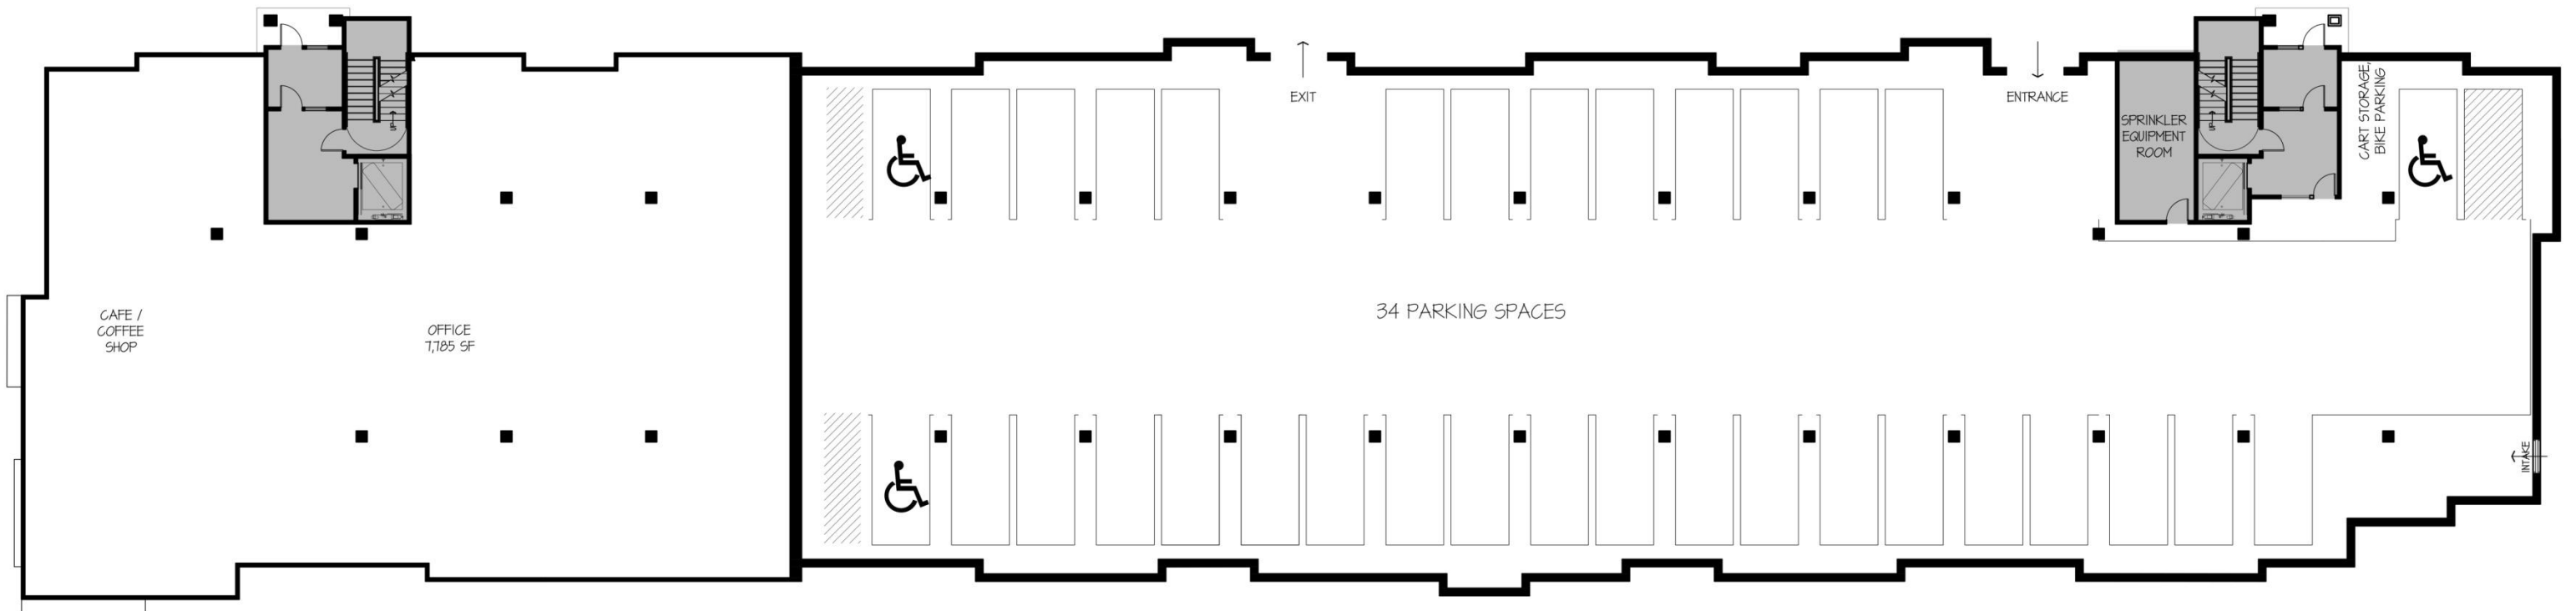

# North Lawrence Riverfront Development

New Building III & IV

**paulwerner**  
ARCHITECTS

56 PARKING SPACES

basement | parking garage

new basement | parking garage

ground floor | retail + parking garage

new ground floor | retail + parking garage