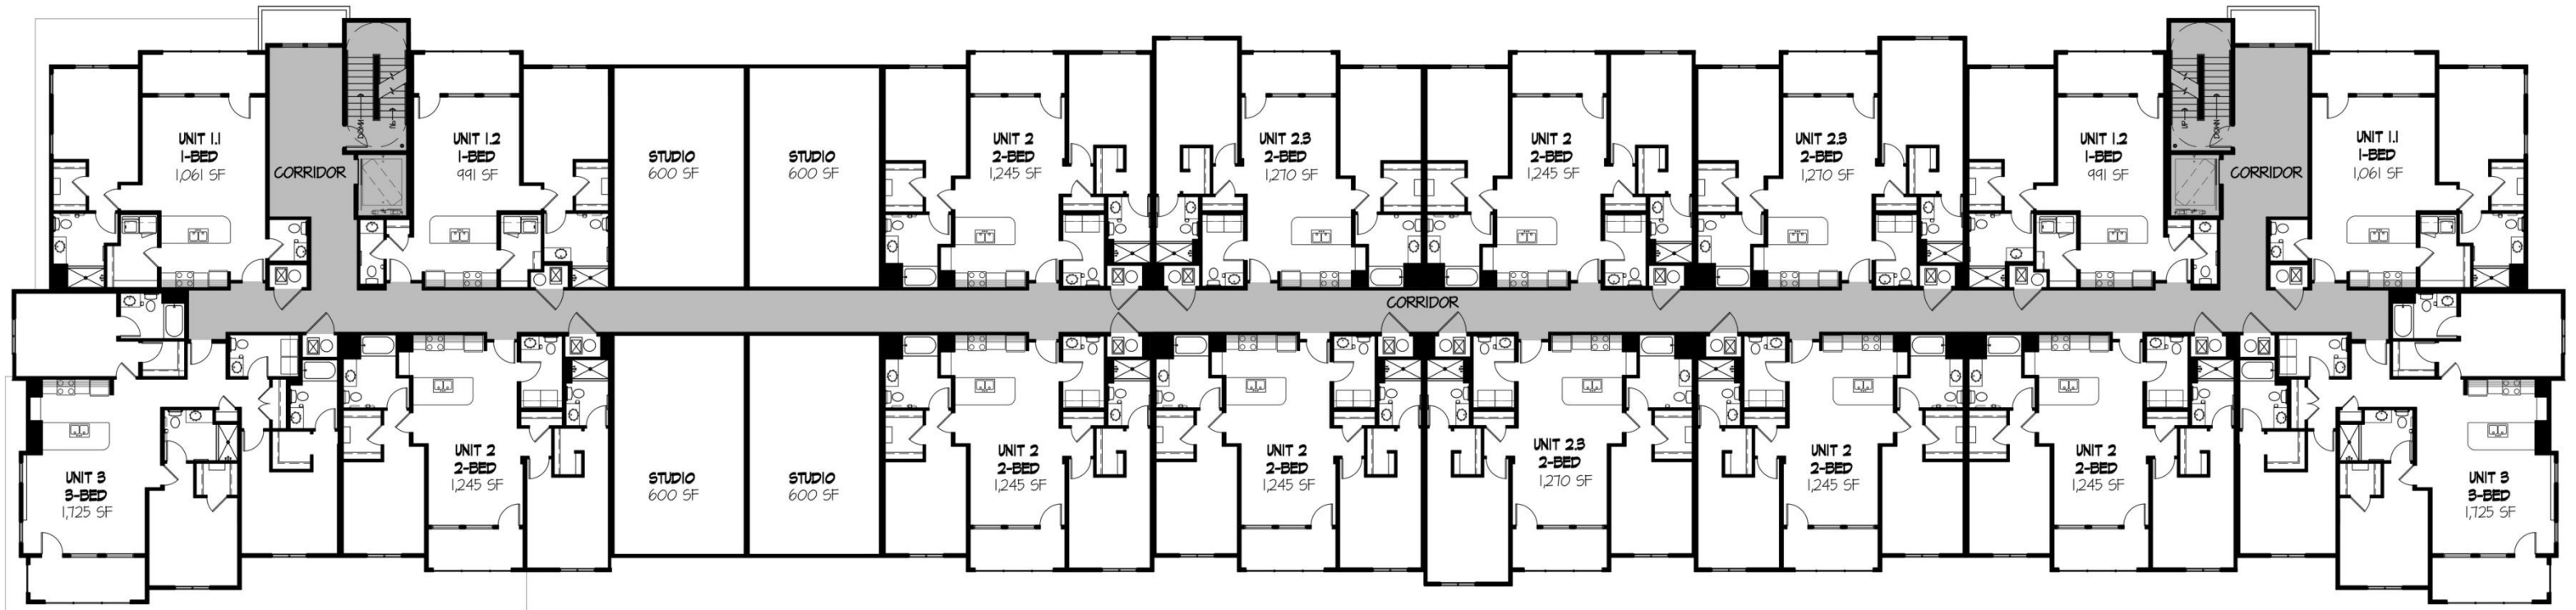

# North Lawrence Riverfront Development

New Building III & IV

**paulwerner**  
ARCHITECTS

56 PARKING SPACES

basement | parking garage

new basement | parking garage

ground floor | retail + parking garage

new ground floor | retail + parking garage