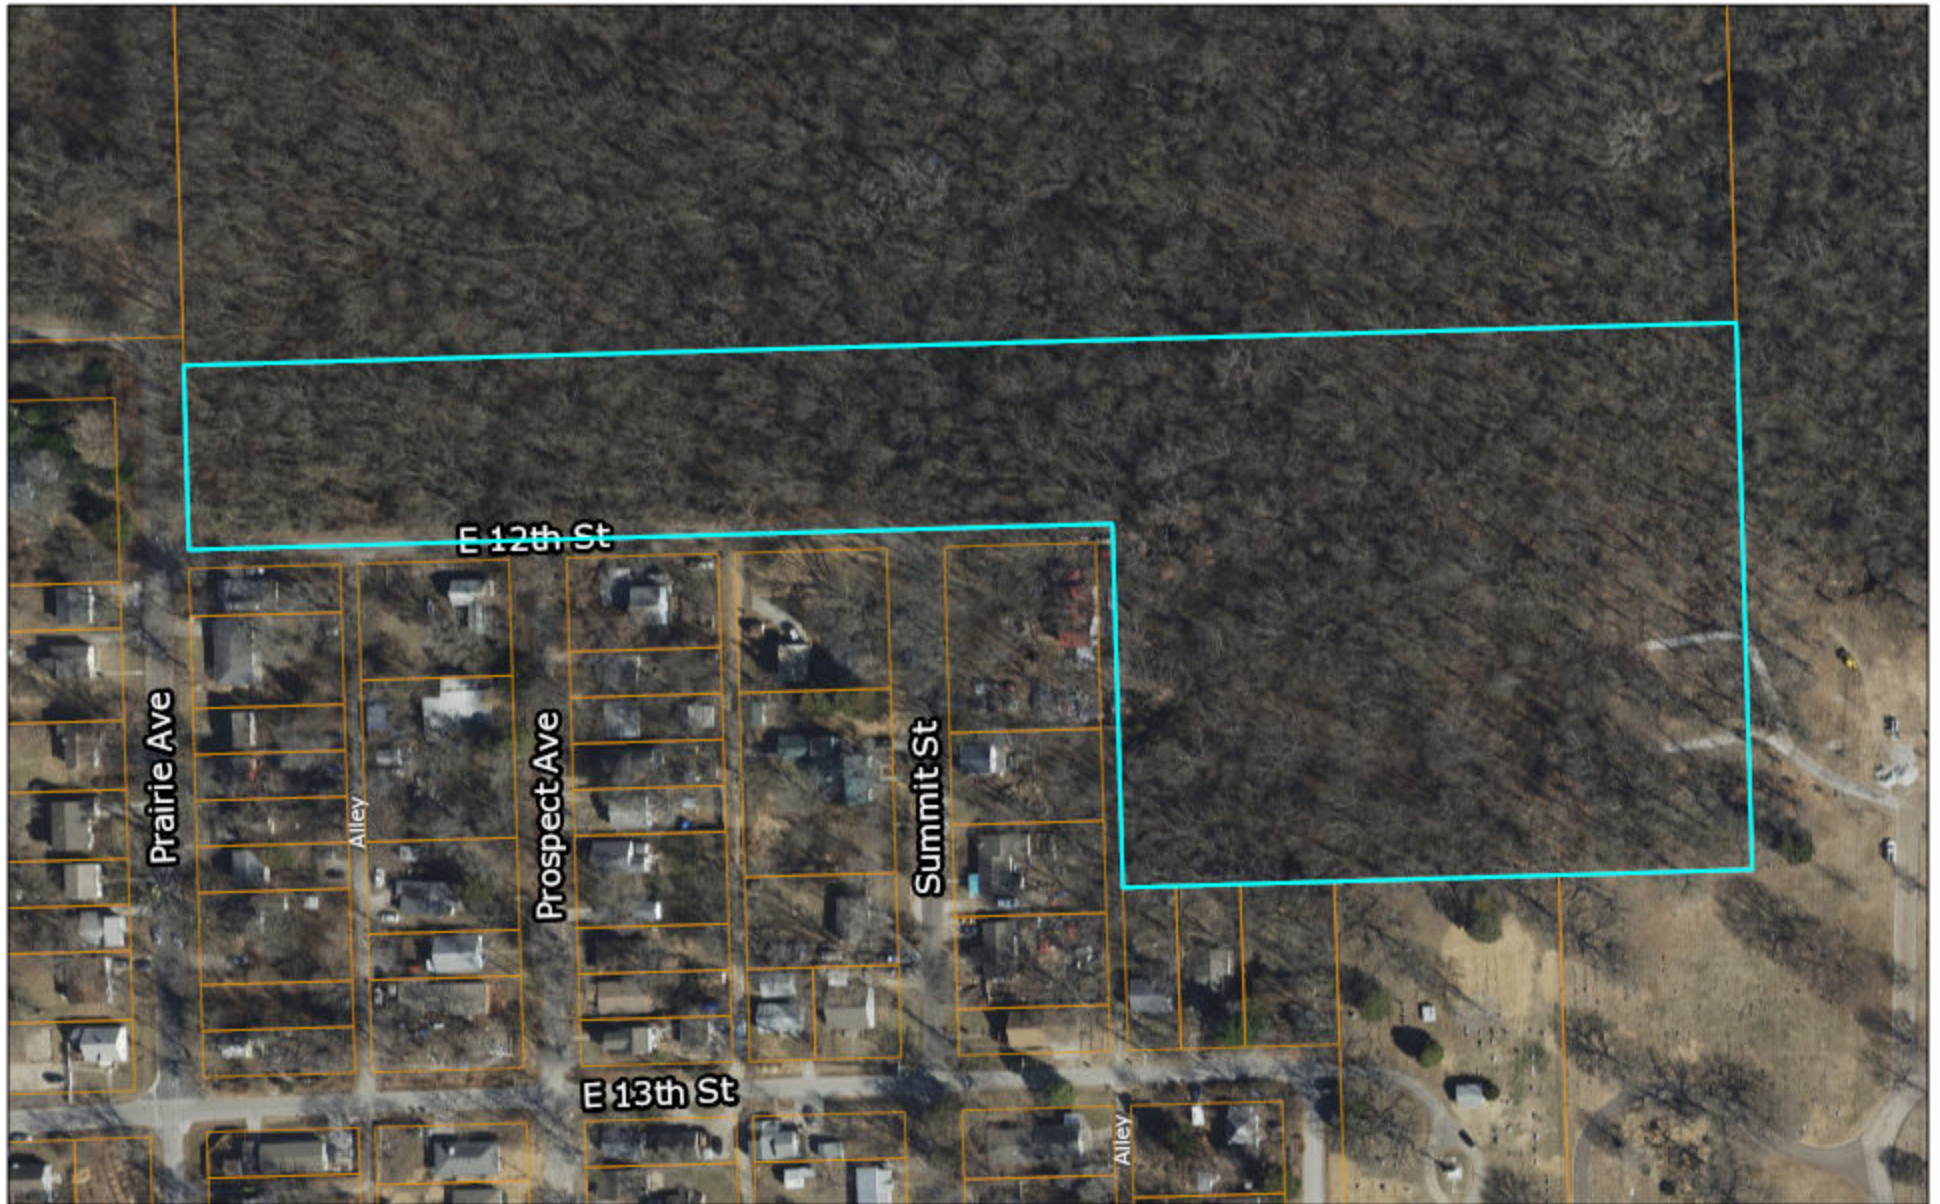

Property Viewer for Douglas County, KS

March 13, 2018

Parcel

Douglas County GIS

Plate No. U10680A

January 30, 2019

 Parcel

Douglas County KS GIS; Surdex

Property Viewer for Douglas County, KS

DISCLAIMER: This is not a legal survey. This map is to be used for reference purposes only, and no other use or reliance on the same is authorized.

Plate No. U13466