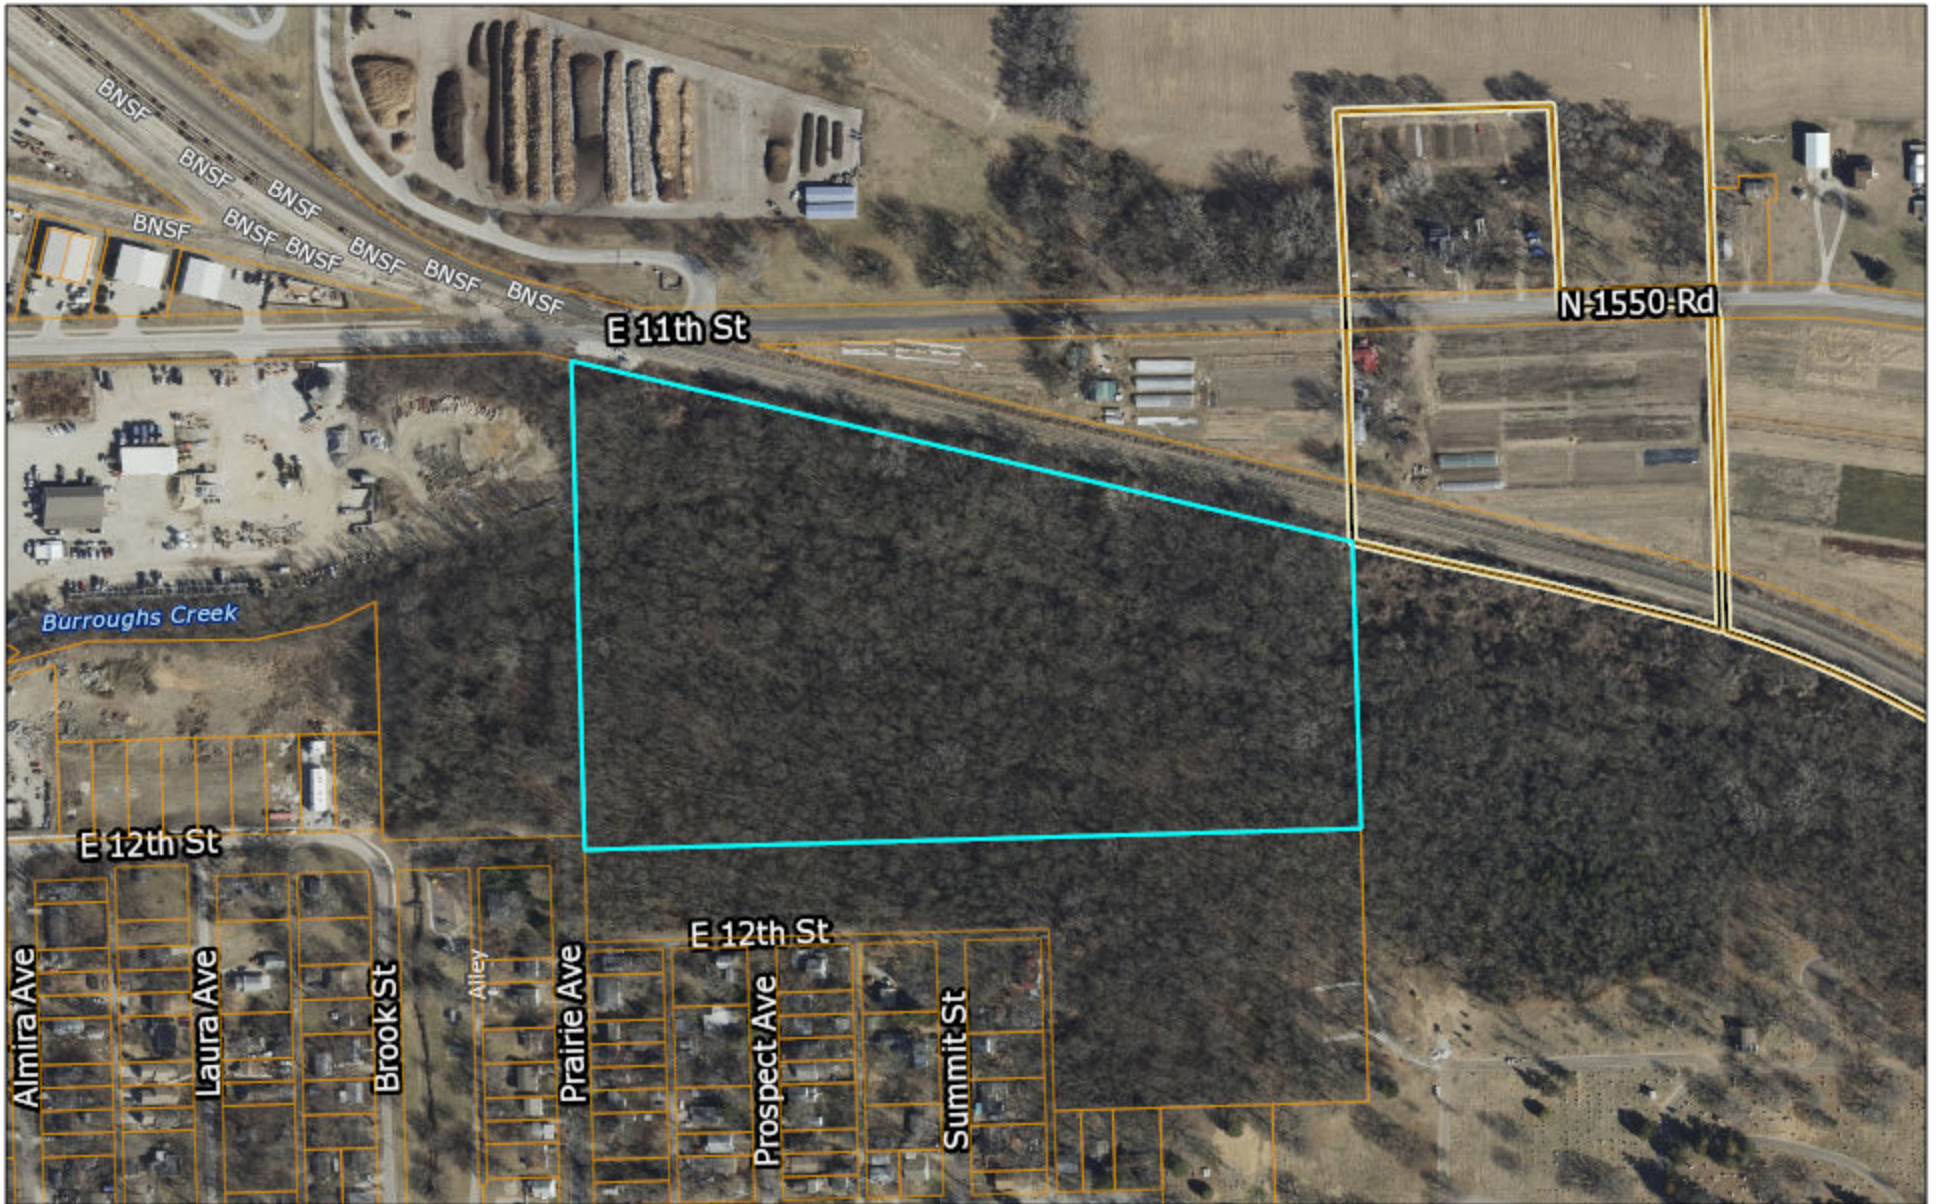

Property Viewer for Douglas County, KS

March 13, 2018

Parcel

Douglas County GIS

Plate No. U10680A

January 30, 2019

 Parcel

Douglas County KS GIS; Surdex

Property Viewer for Douglas County, KS

DISCLAIMER: This is not a legal survey. This map is to be used for reference purposes only, and no other use or reliance on the same is authorized.

Plate No. U13466