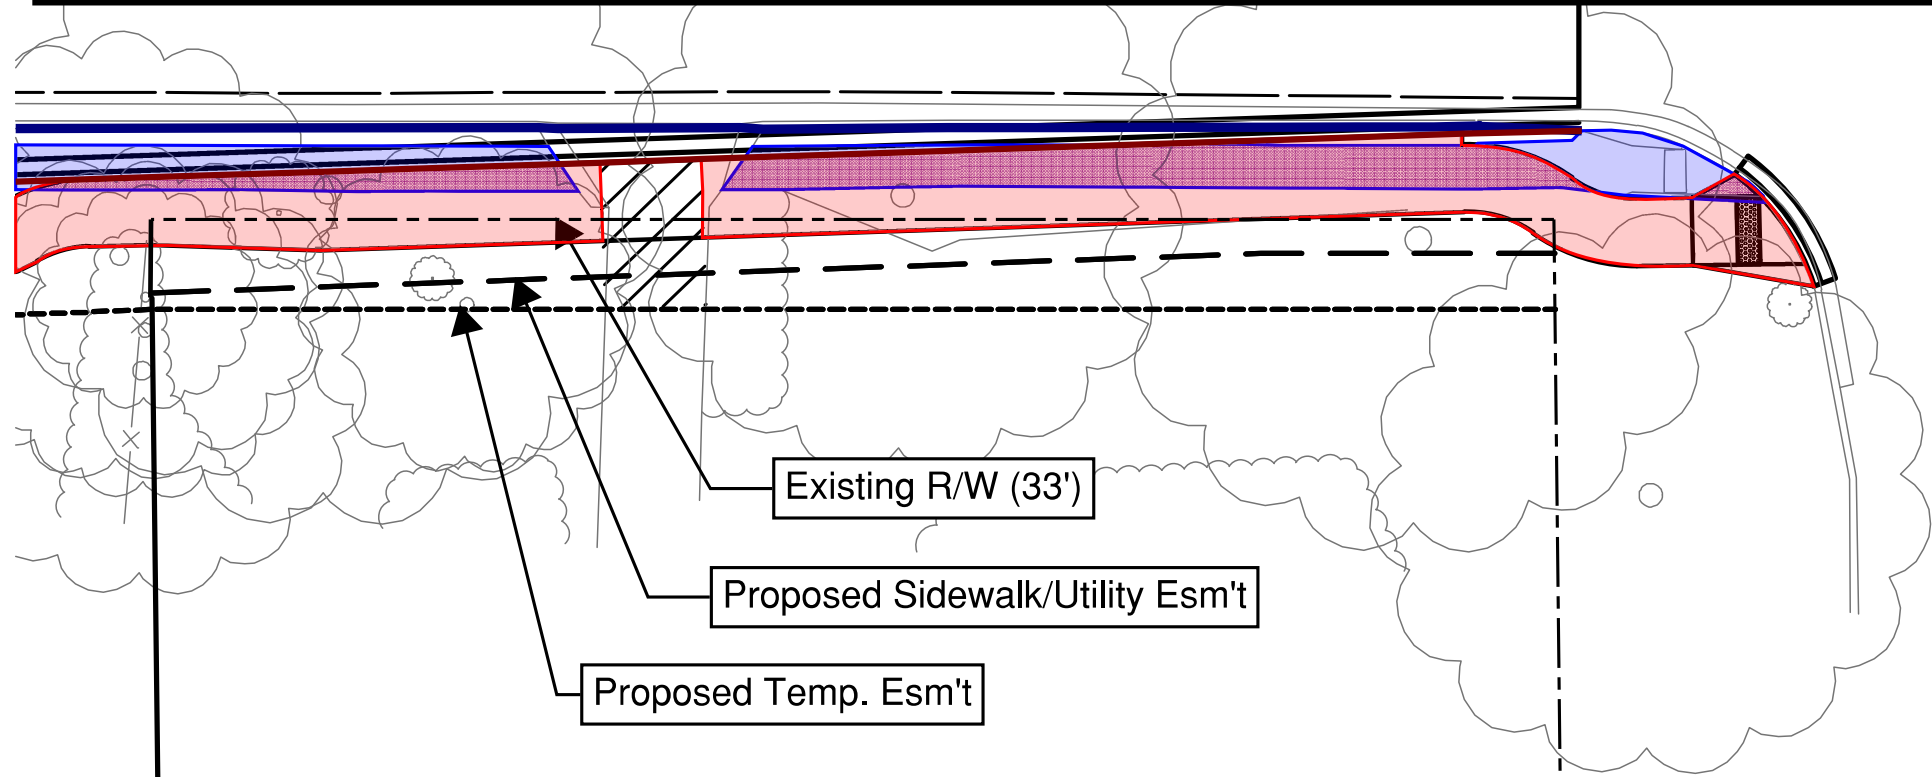

PW1722 - 23rd Street Improvements
2305 Vermont Street - Sidewalk and Easement Exhibit

Existing R/W (33')

Proposed Sidewalk/Utility Esm't

Proposed Temp. Esm't

Legend

-  Curb Line - Existing
-  Curb Line - Proposed
-  Sidewalk - Existing
-  Sidewalk - Proposed