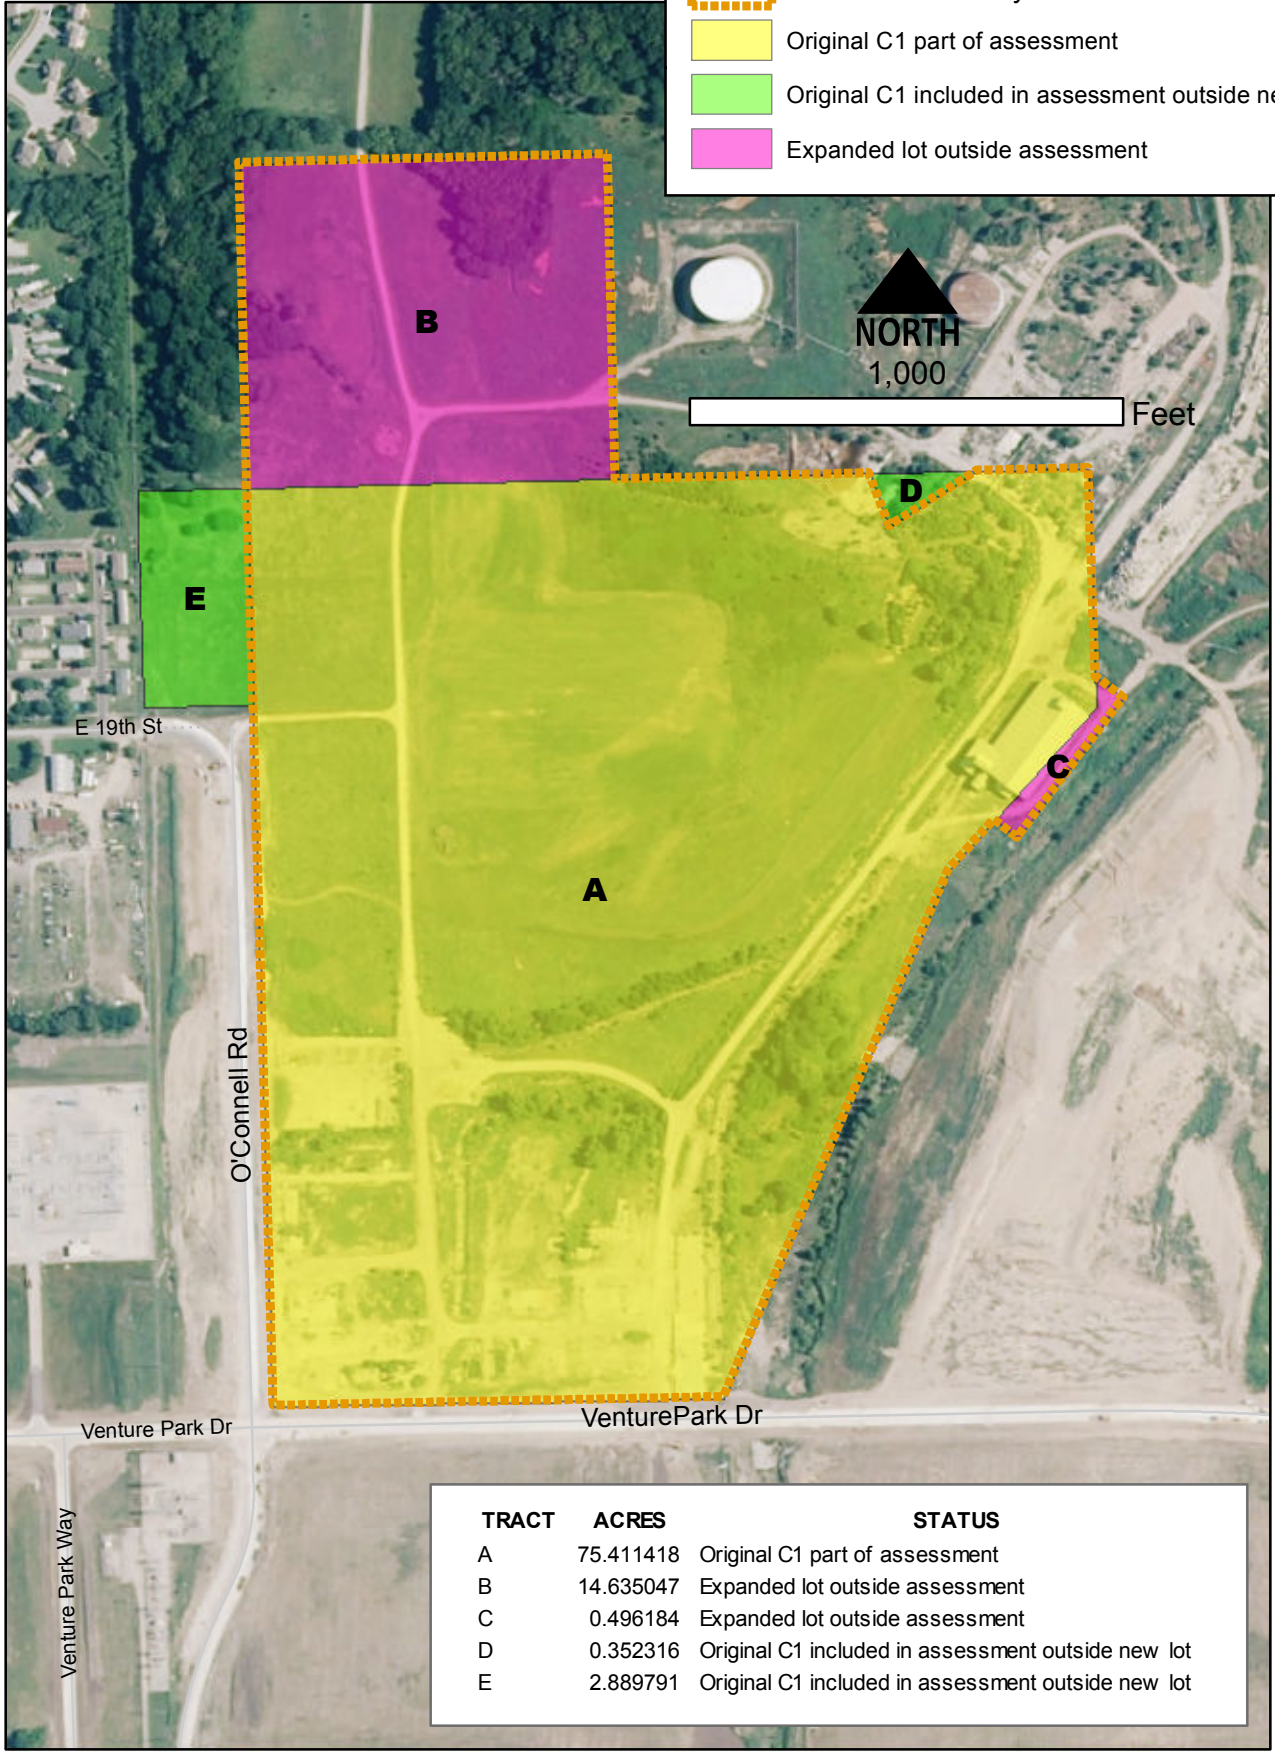

 New Lot Boundary
 Original C1 part of assessment
 Original C1 included in assessment outside new lot
 Expanded lot outside assessment

TRACT	ACRES	STATUS
A	75.411418	Original C1 part of assessment
B	14.635047	Expanded lot outside assessment
C	0.496184	Expanded lot outside assessment
D	0.352316	Original C1 included in assessment outside new lot
E	2.889791	Original C1 included in assessment outside new lot