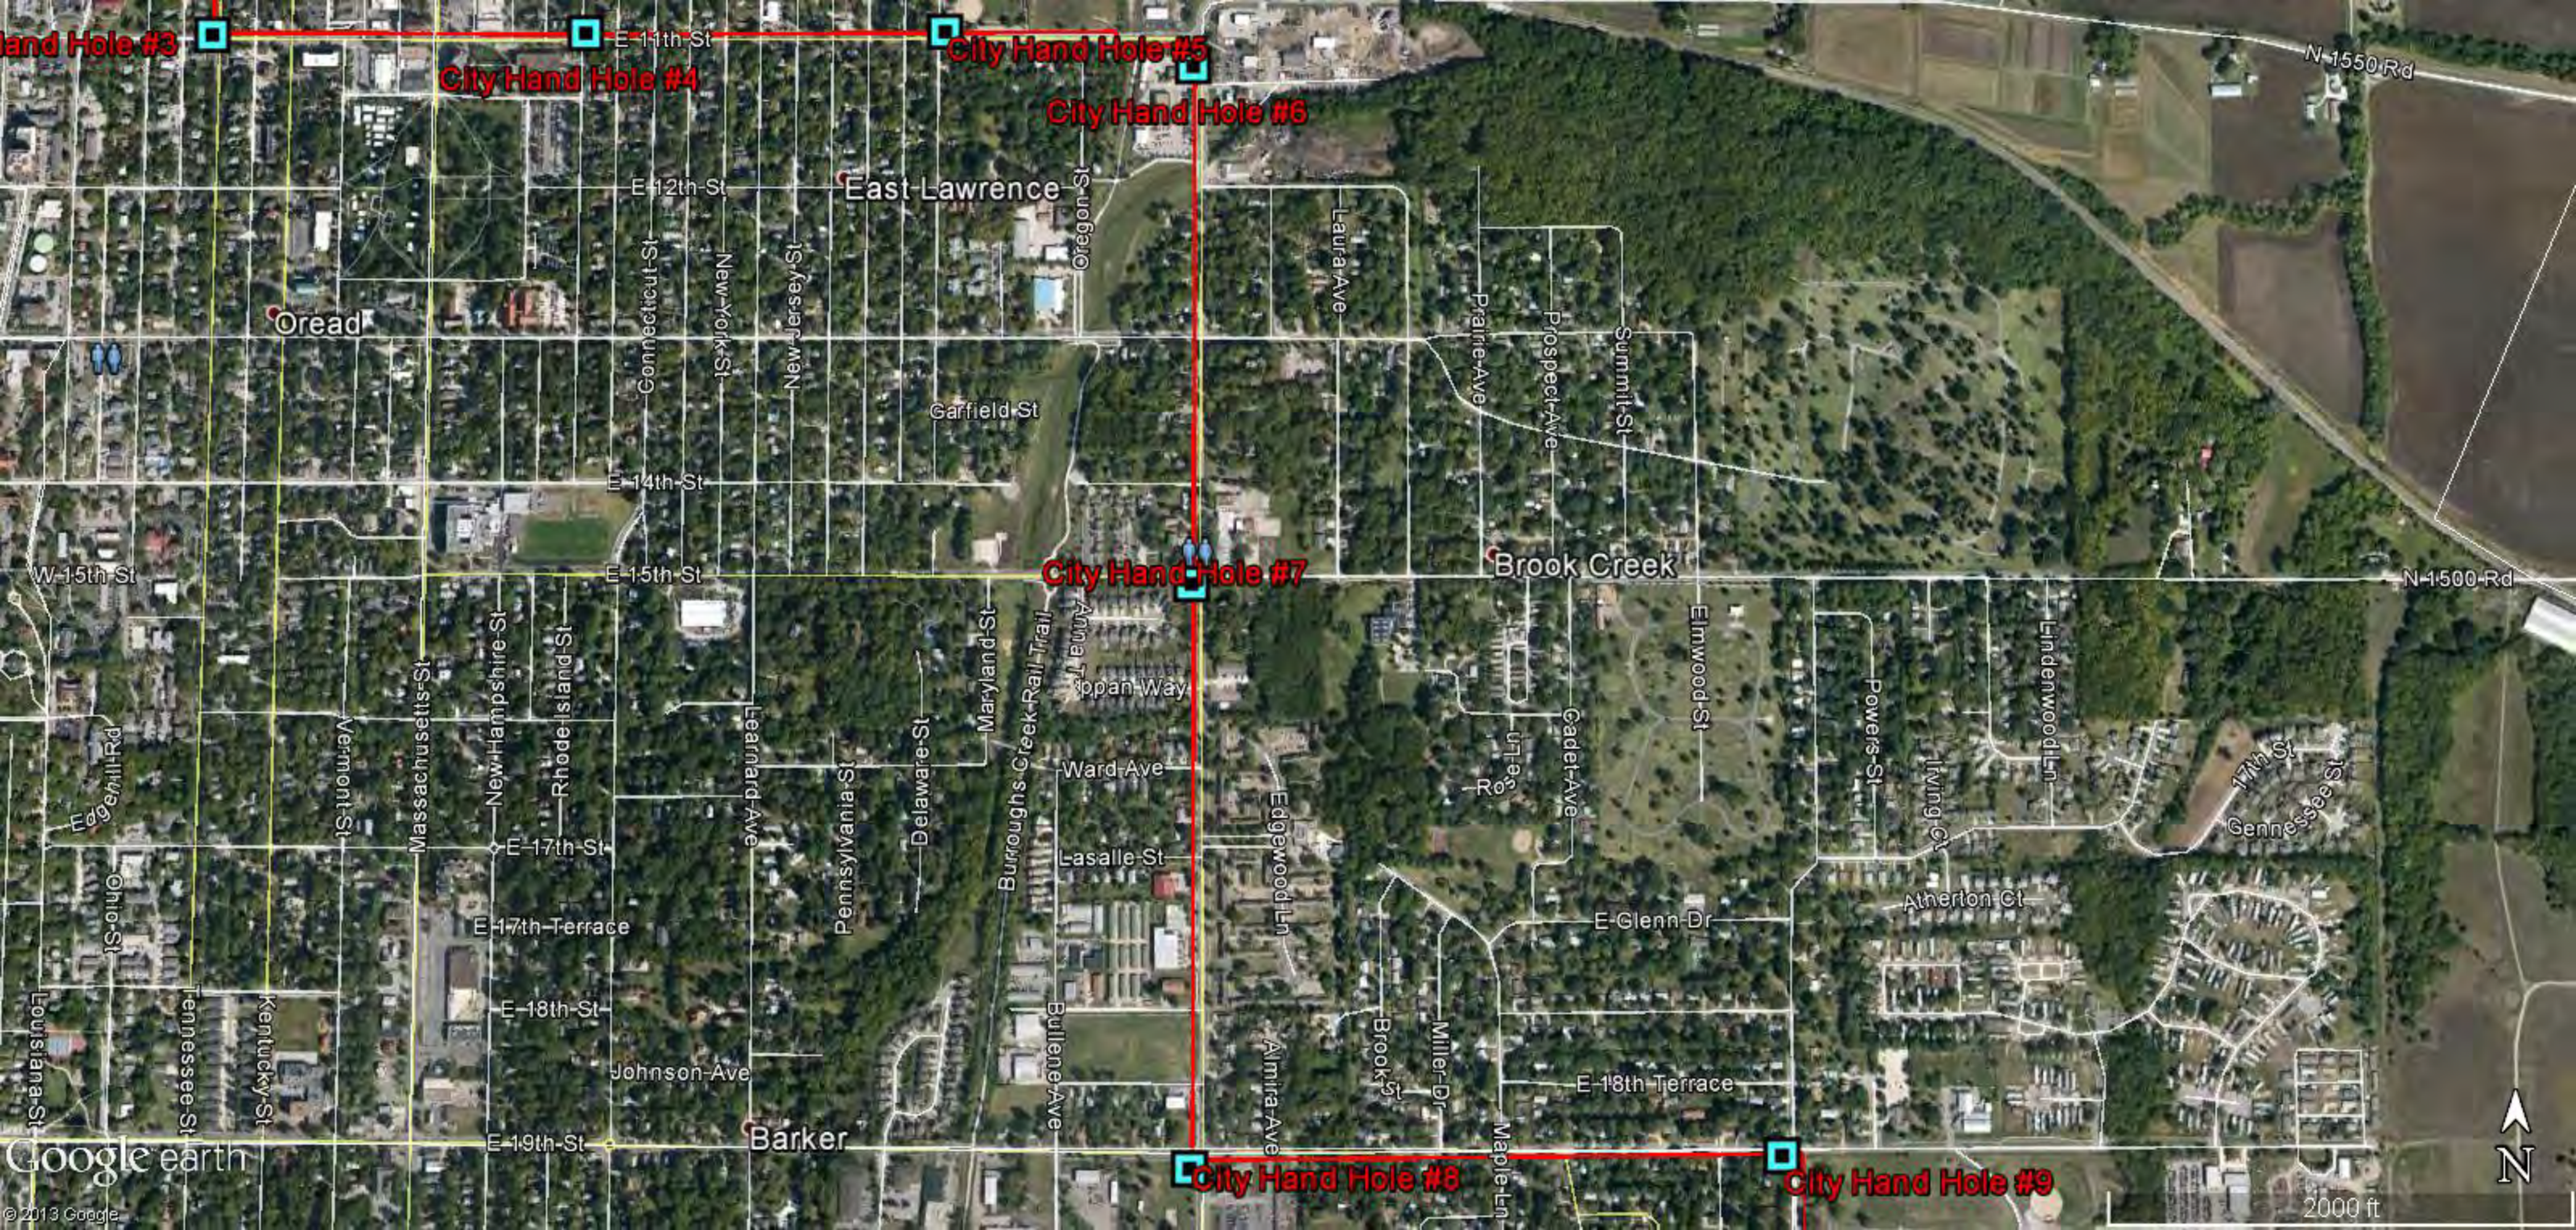

**City Hand Hole #1**

**Ex. City Hand Hole**

**City Hand Hole #2**

**City Hand Hole #3**

**City Hand Hole #4**

**City Hand Hole #5**

**City Hand Hole #6**

Google earth

© 2013 Google

2000 ft

City Hand Hole #3

City Hand Hole #4

City Hand Hole #5

City Hand Hole #6

City Hand Hole #7

City Hand Hole #8

City Hand Hole #9

Oread

East Lawrence

Brook Creek

N-1550 Rd

N-1500 Rd

Google earth

© 2013 Google

2000 ft