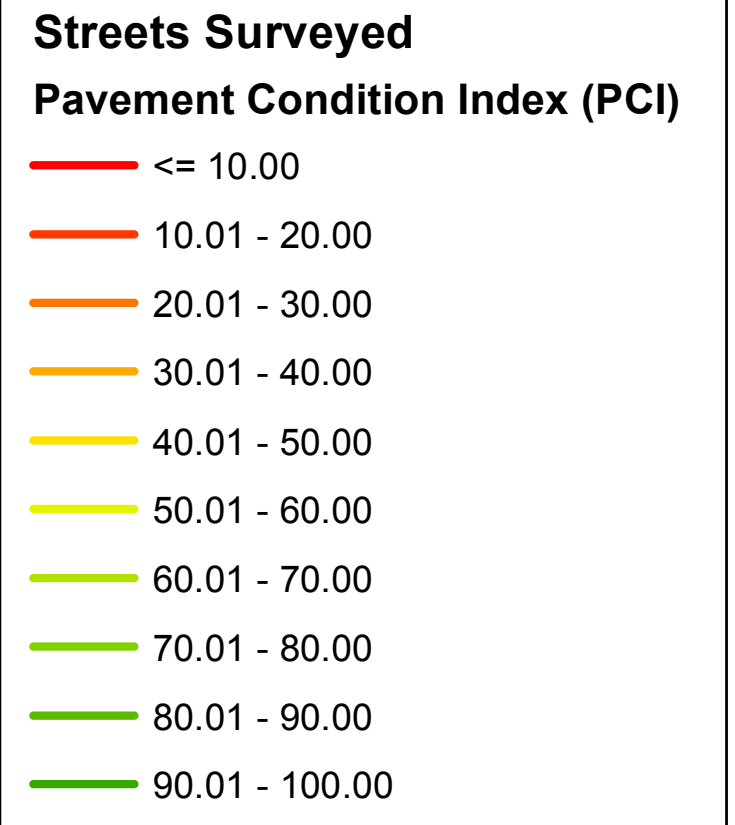

Pavement Condition Index Map: Lawrence, Kansas

Streets rated between January 2007 and November 2012

Map Updated: 12/3/2012
© 2012 City of Lawrence, Kansas