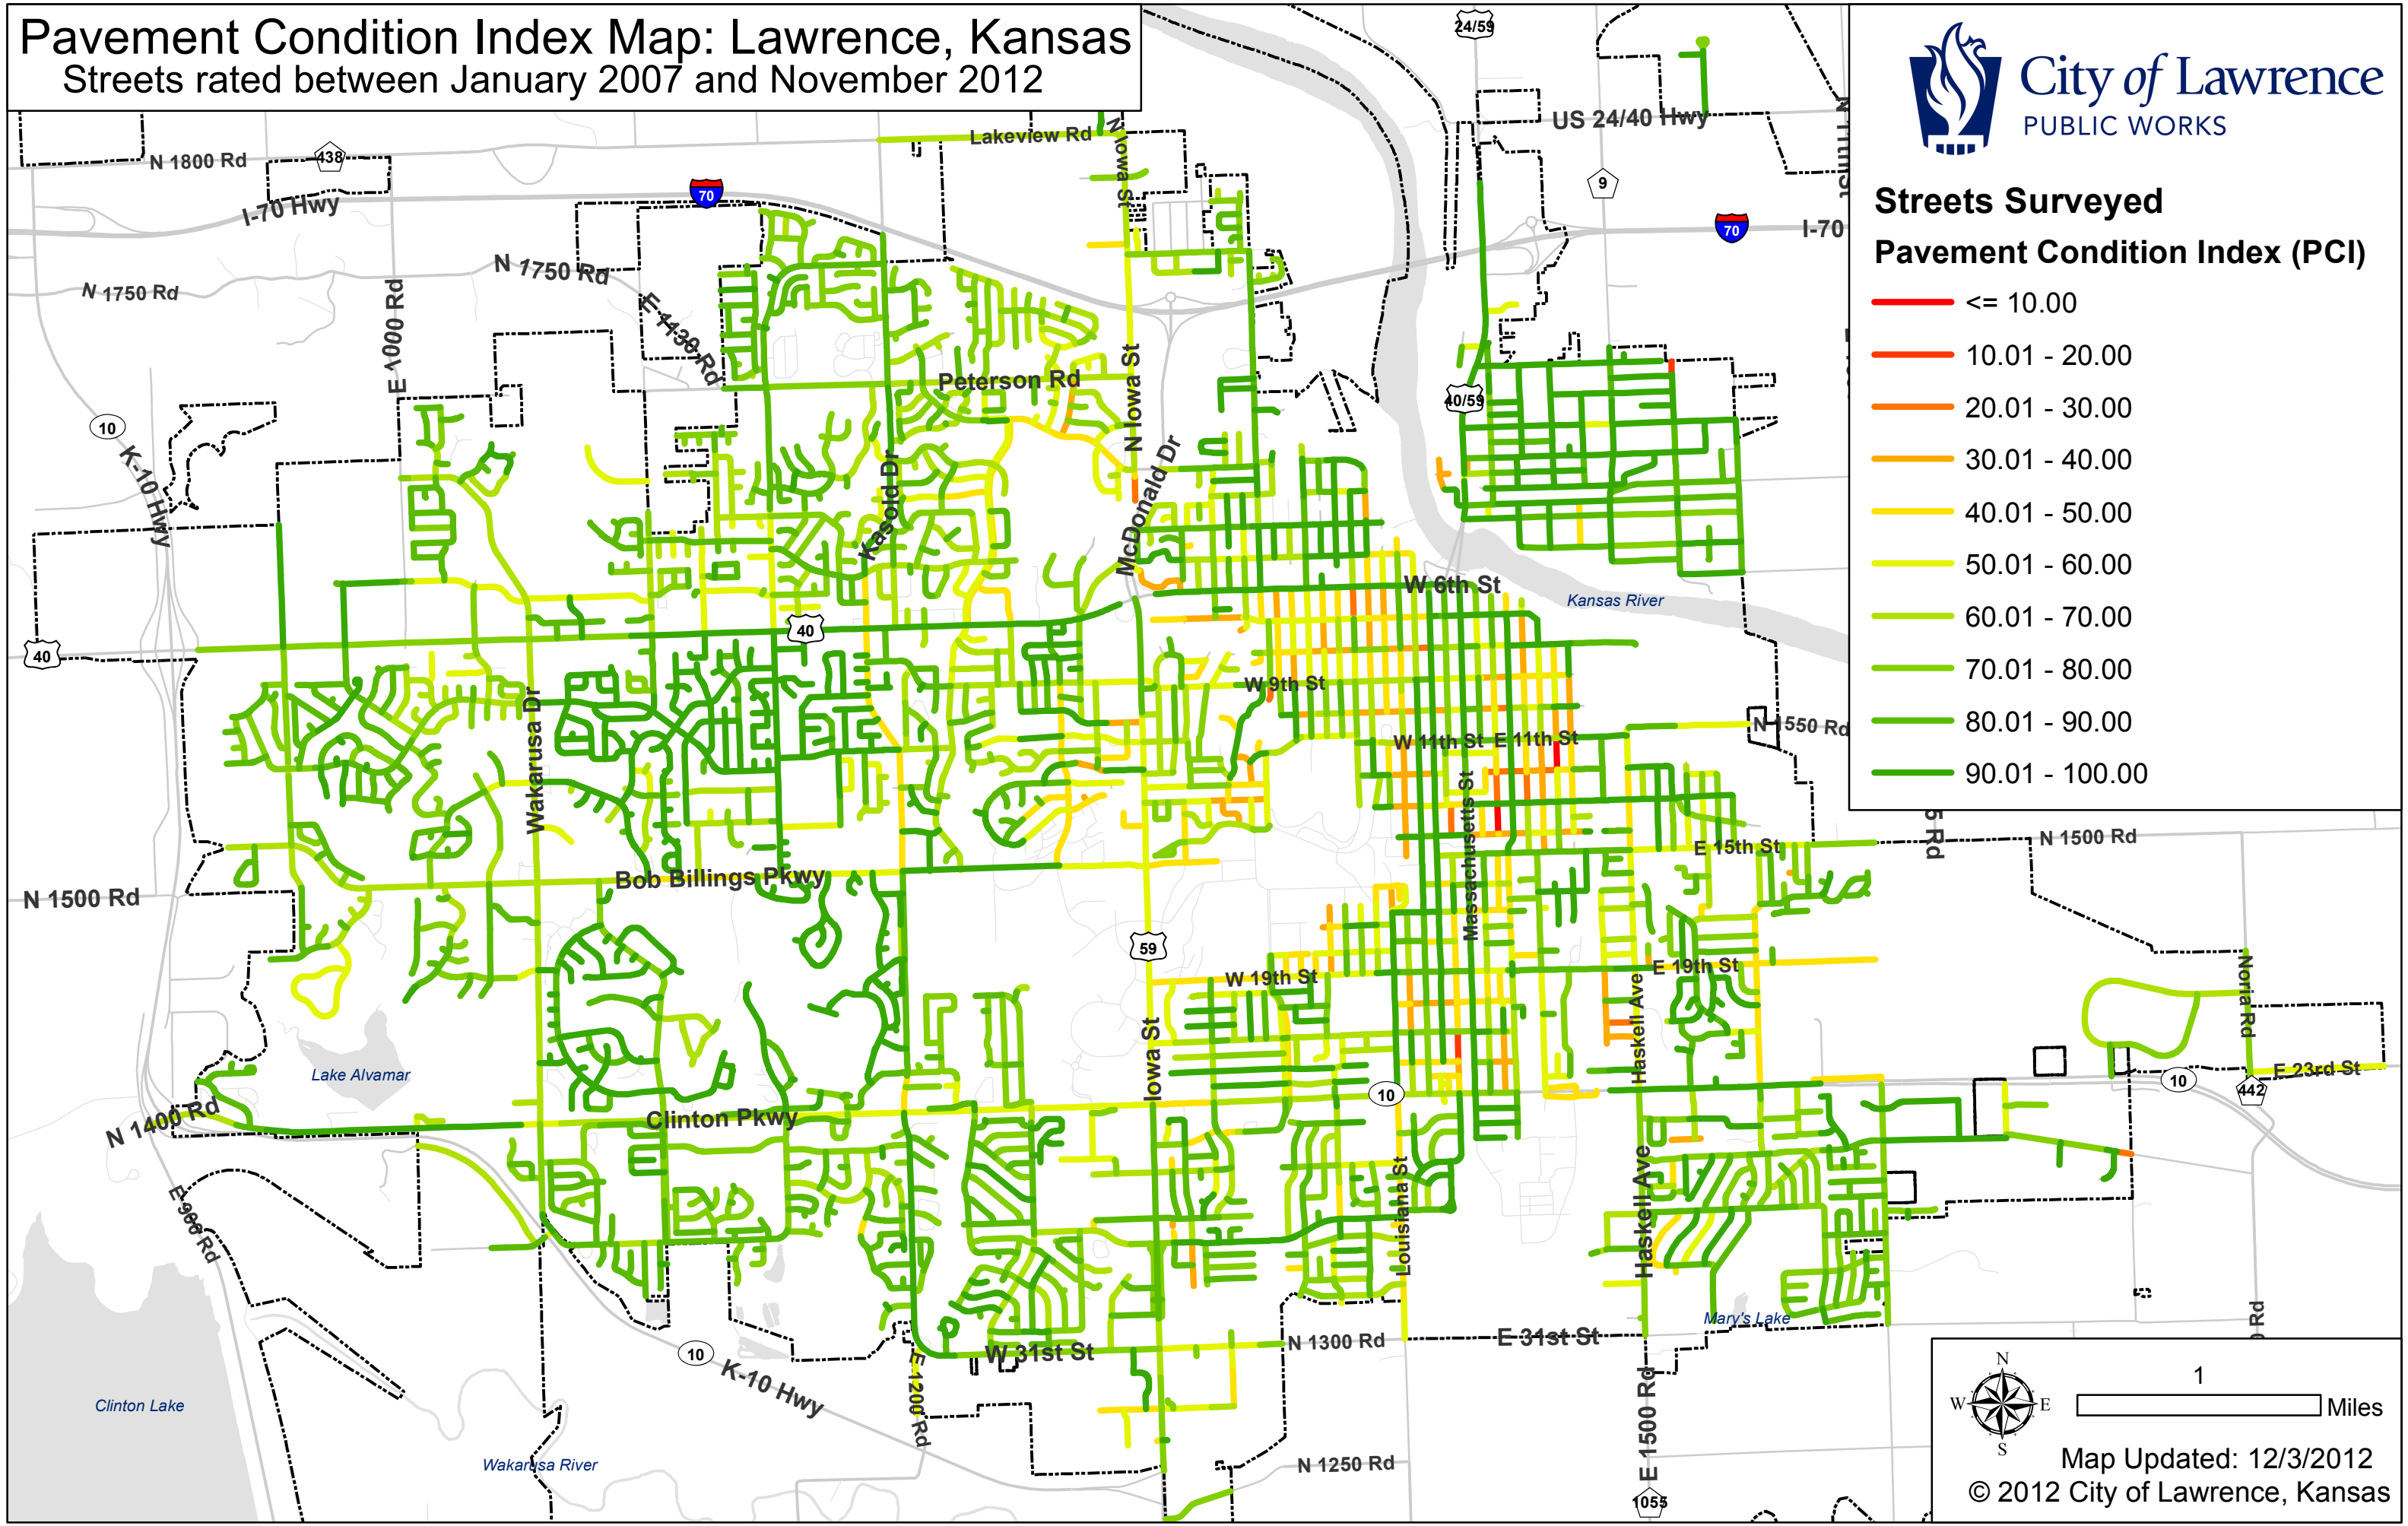

Pavement Condition Index Map: Lawrence, Kansas

Streets rated between January 2007 and November 2012

Map Updated: 12/3/2012
© 2012 City of Lawrence, Kansas