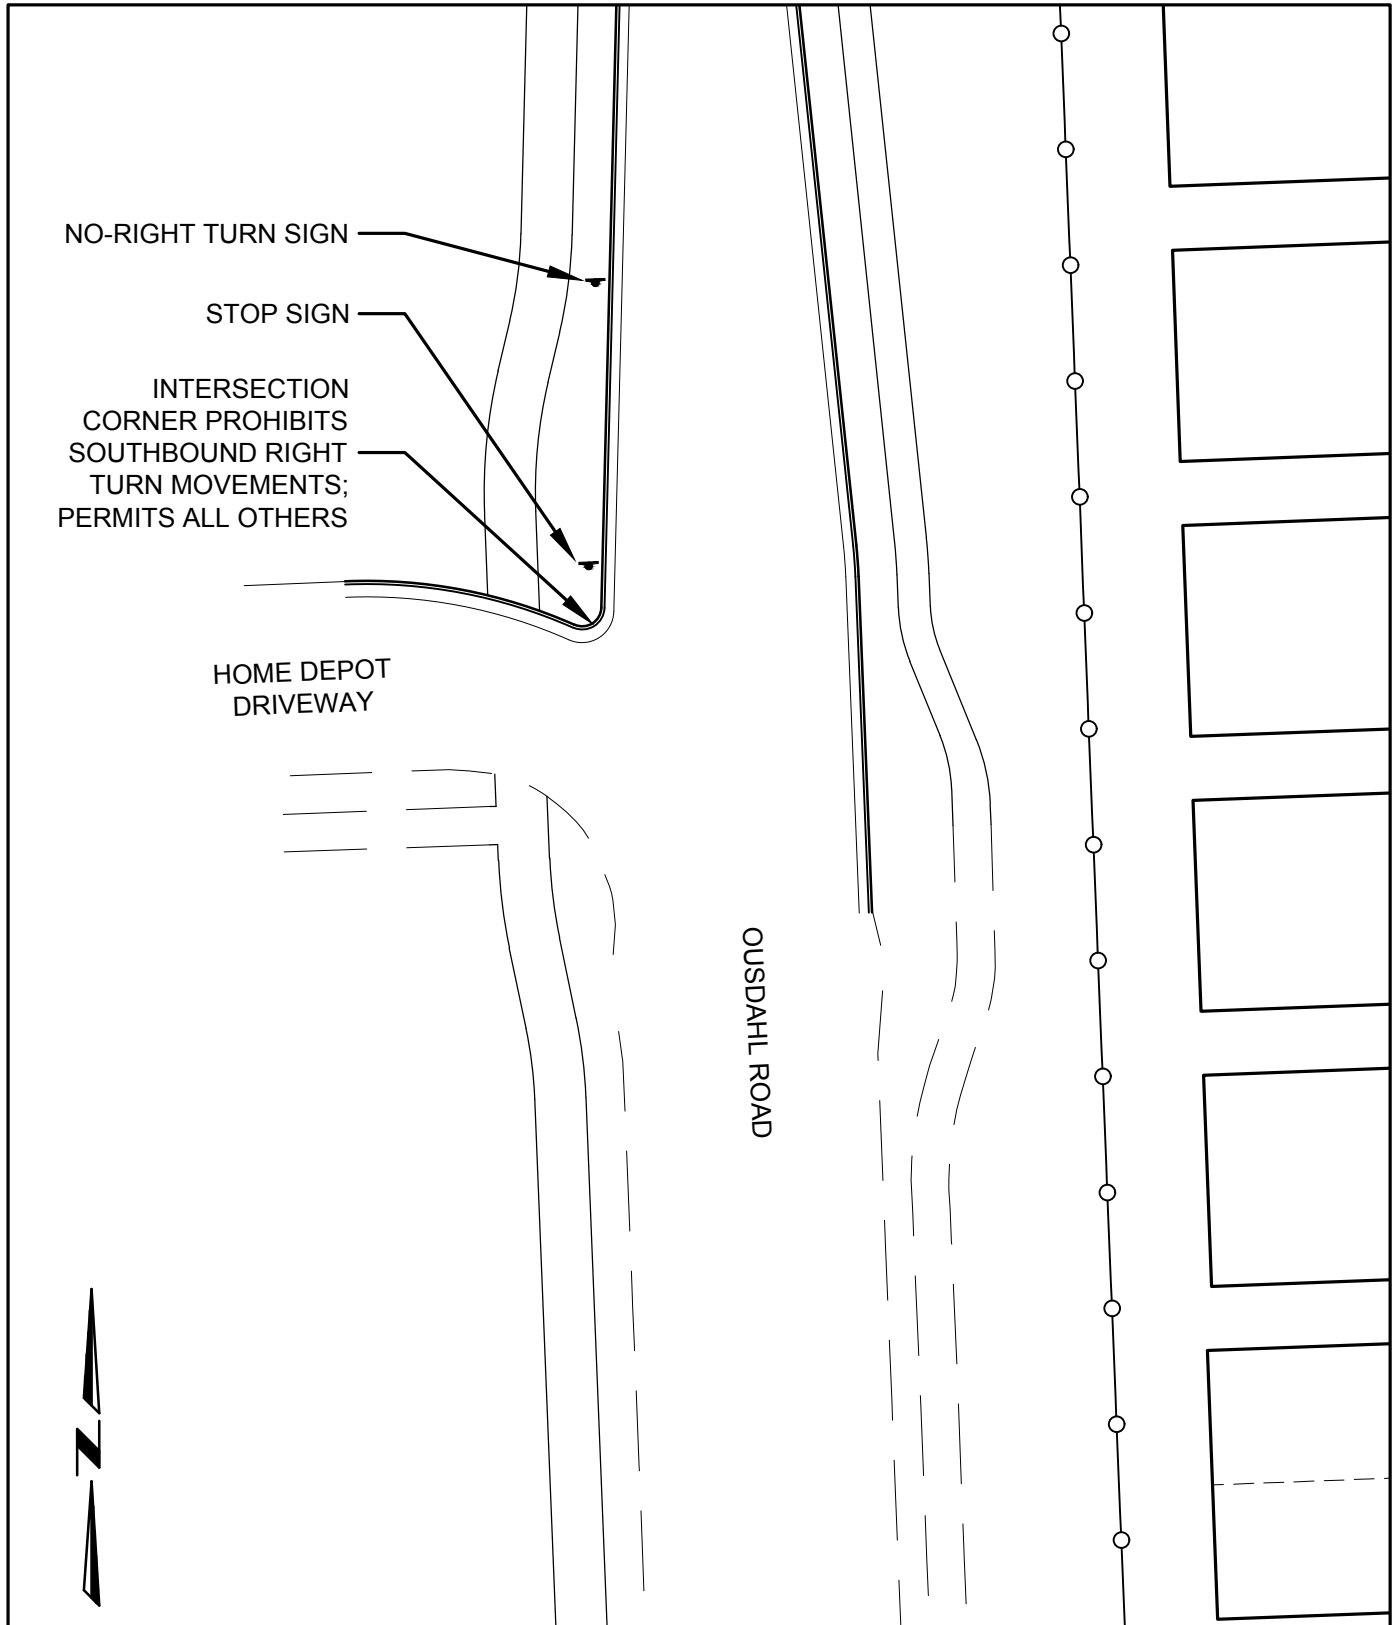

P:\2011\175\CAD\Drawings\11175C-SPLAYO-ALT E.dwg, 1:1

SCALE: 1" = 30'

FEBRUARY 3, 2012

Landplan Engineering, P.A.
Lawrence, KS • Kansas City, MO • Columbus, OH
The Woodlands, TX • Farmington Hills, MI

**Civil Engineering
Landscape Architecture
Community Planning
Surveying**