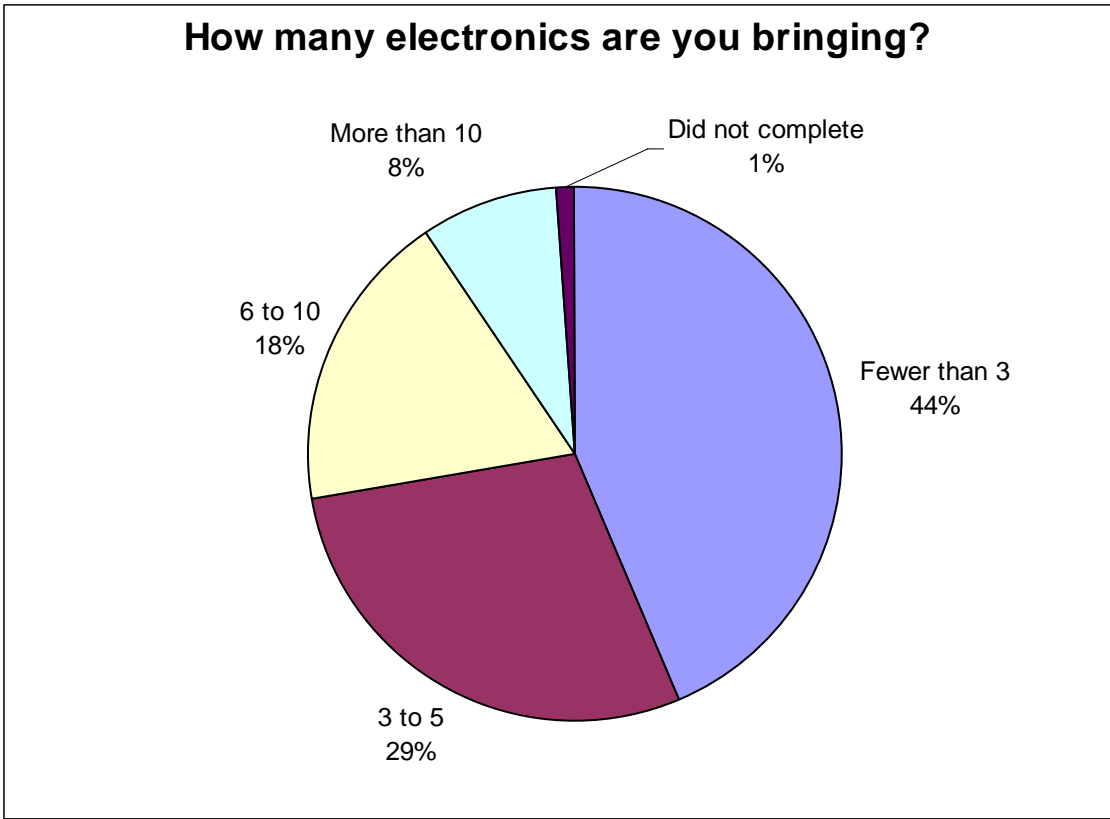

How many electronics are you bringing?		
Fewer than 3	199	44%
3 to 5	130	29%
6 to 10	83	18%
More than 10	38	8%
Did not complete	5	1%
Total	455	100%