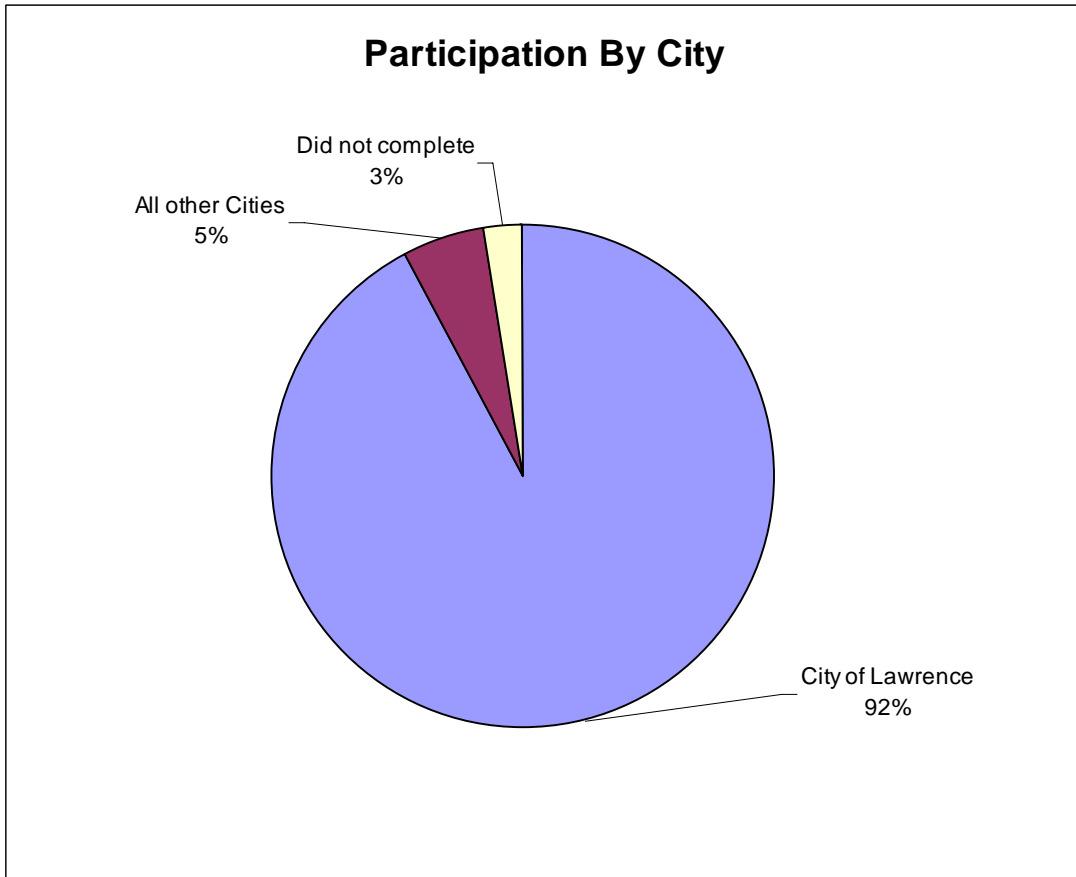

What is your zip code?			
64118	Kansas City, MO	1	0%
66006	Baldwin City, KS	9	2%
66018	DeSoto, KS	1	0%
66025	Eudora, KS	5	1%
66044	Lawrence, KS	101	22%
66045	Lawrence, KS-KU	1	0%
66046	Lawrence, KS	62	14%
66047	Lawrence, KS	102	22%
66049	Lawrence, KS	154	34%
66050	Lecompton, KS	1	0%
66052	Linwood, KS	1	0%
66054	McLouth, KS	1	0%
66066	Oskaloosa, KS	1	0%
66524	Overbrook, KS	1	0%
66073	Perry, KS	2	0%
66542	Tecumseh, KS	1	0%
00000	Did not complete	12	3%
Total		455	100%